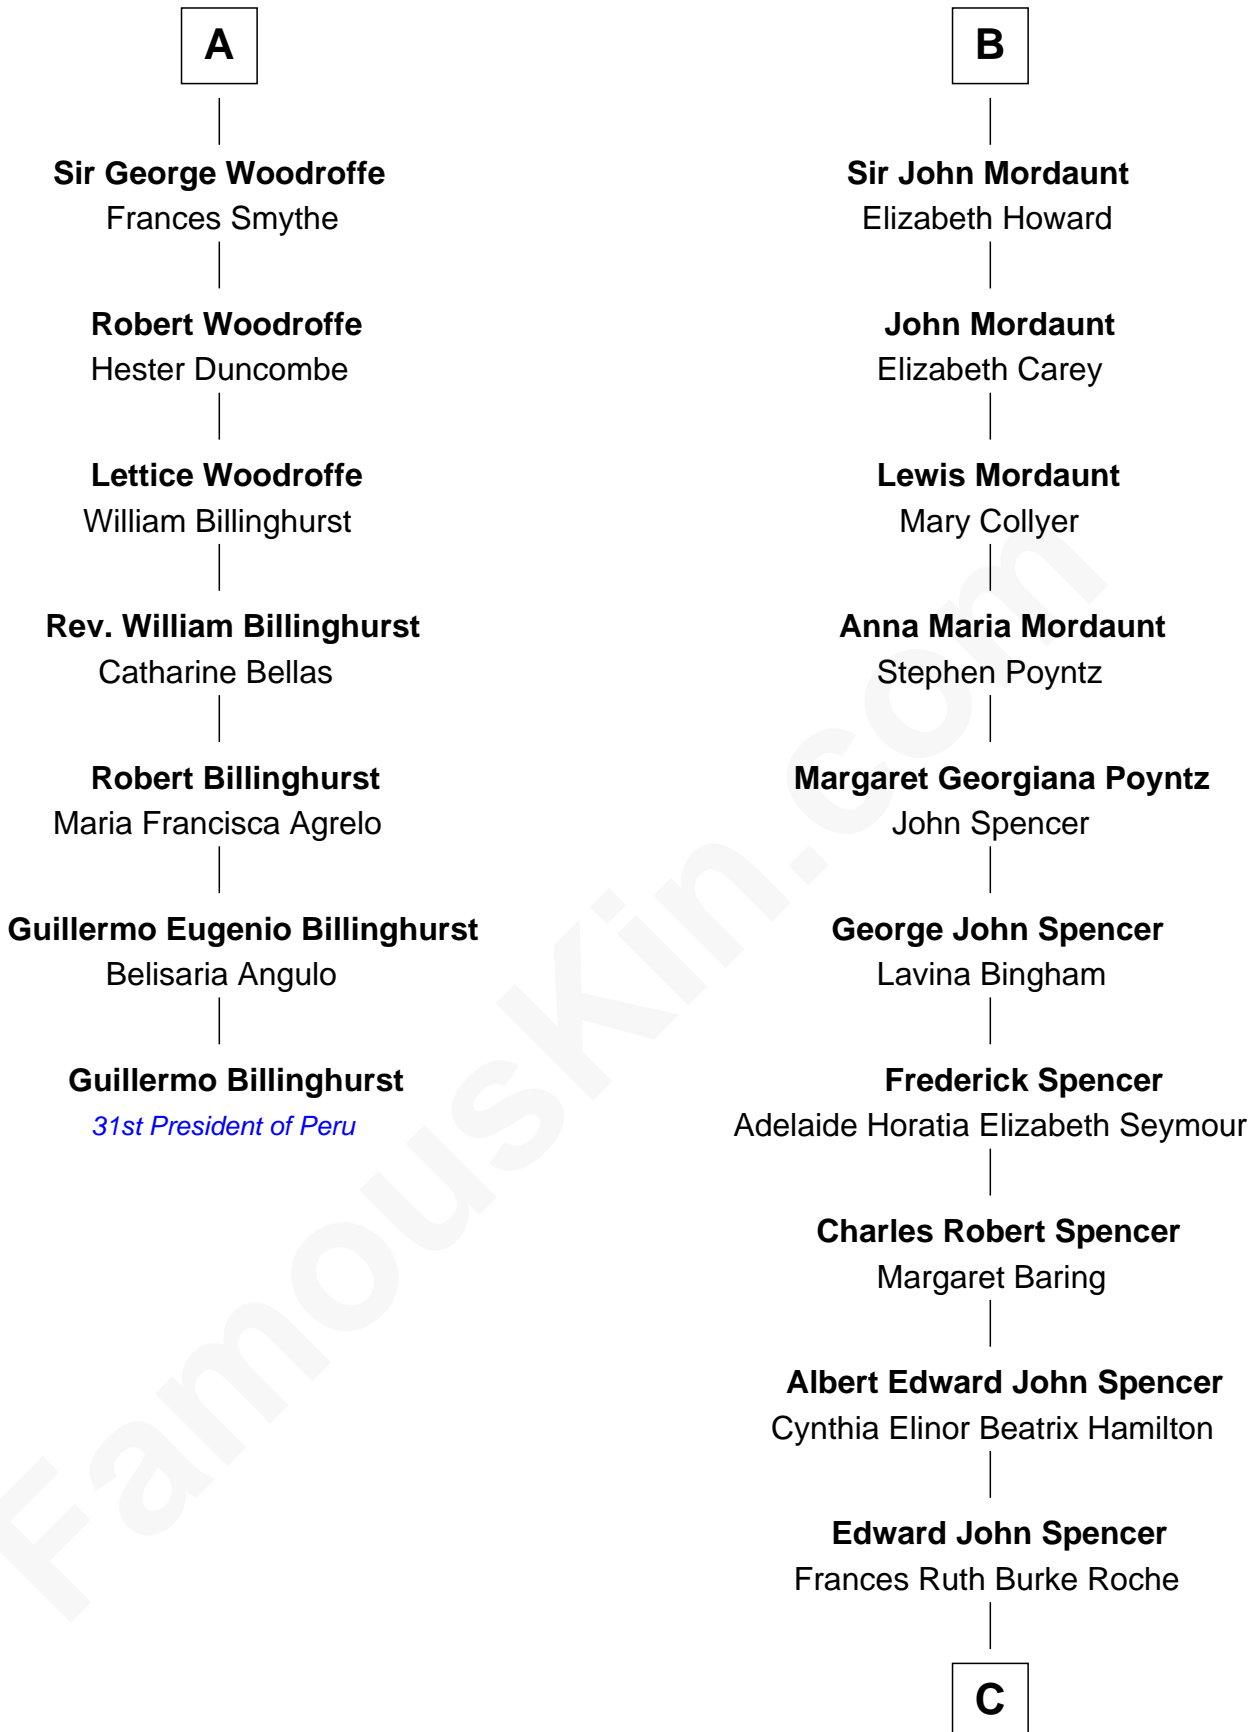

FamousKin.com
Relationship Chart of
Guillermo Billinghurst
31st President of Peru

13th cousin 5 times removed of
Prince Harry
Duke of Sussex

Sir Robert Hungerford
 Margaret Botreaux

C

Princess Diana Frances Spencer
Charles III, King of the United Kingdom