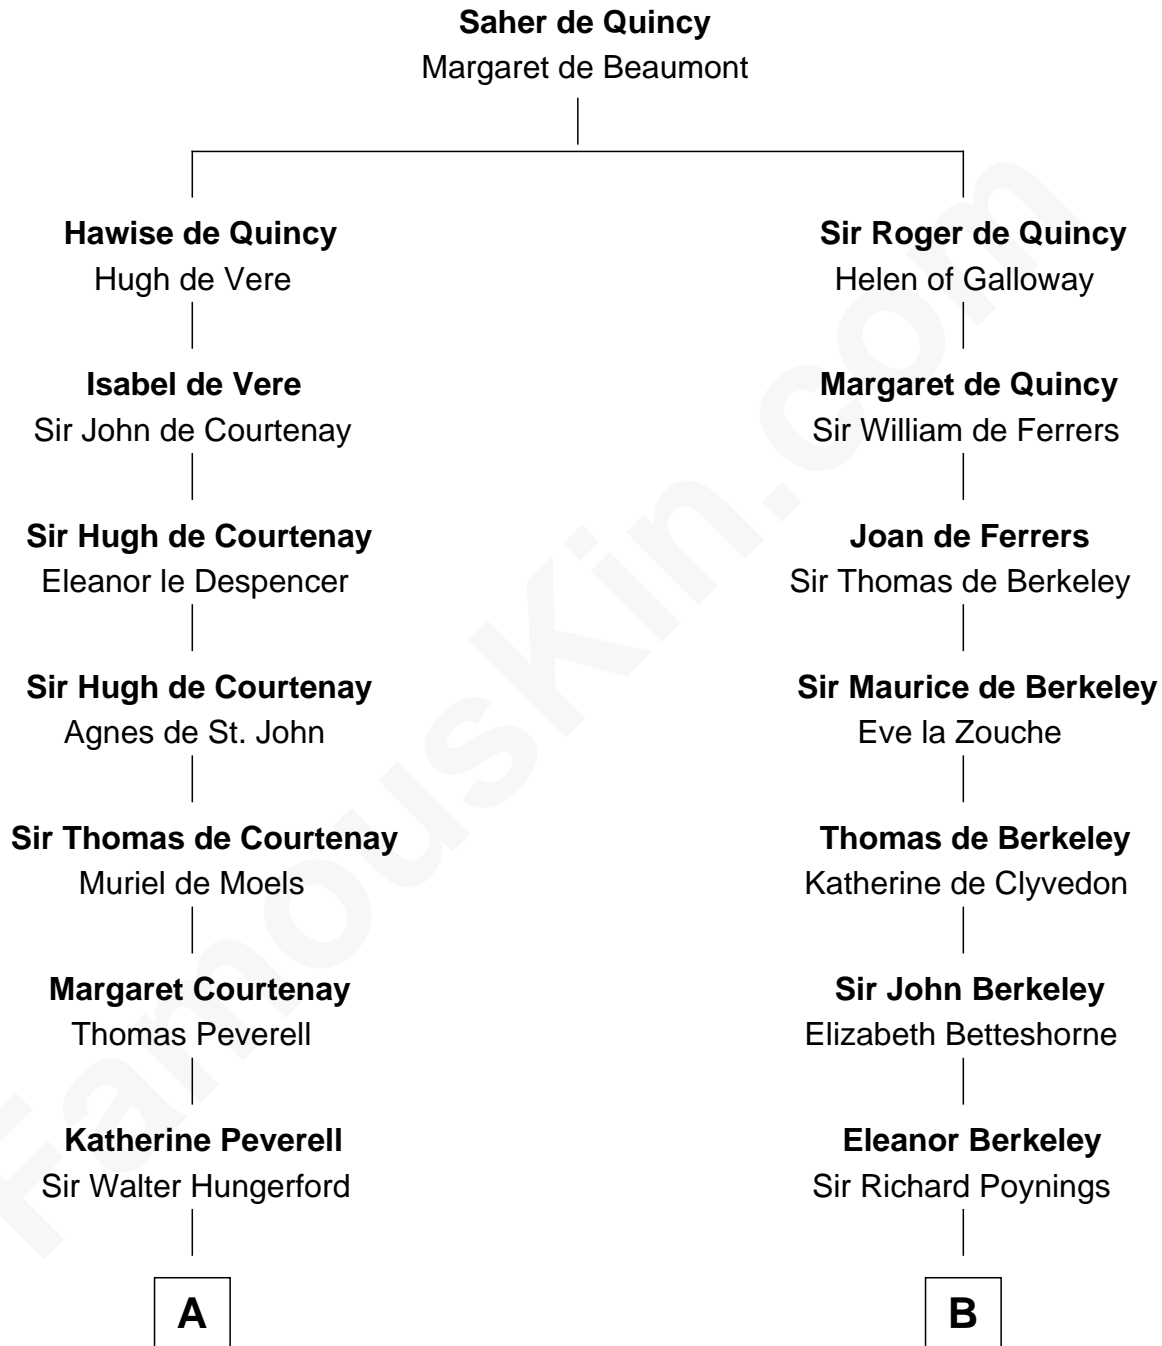

FamousKin.com

Relationship Chart of

Guillermo Billinghurst

31st President of Peru

18th cousin 3 times removed of

Harriet Martineau

Author of *The Hour and the Man*