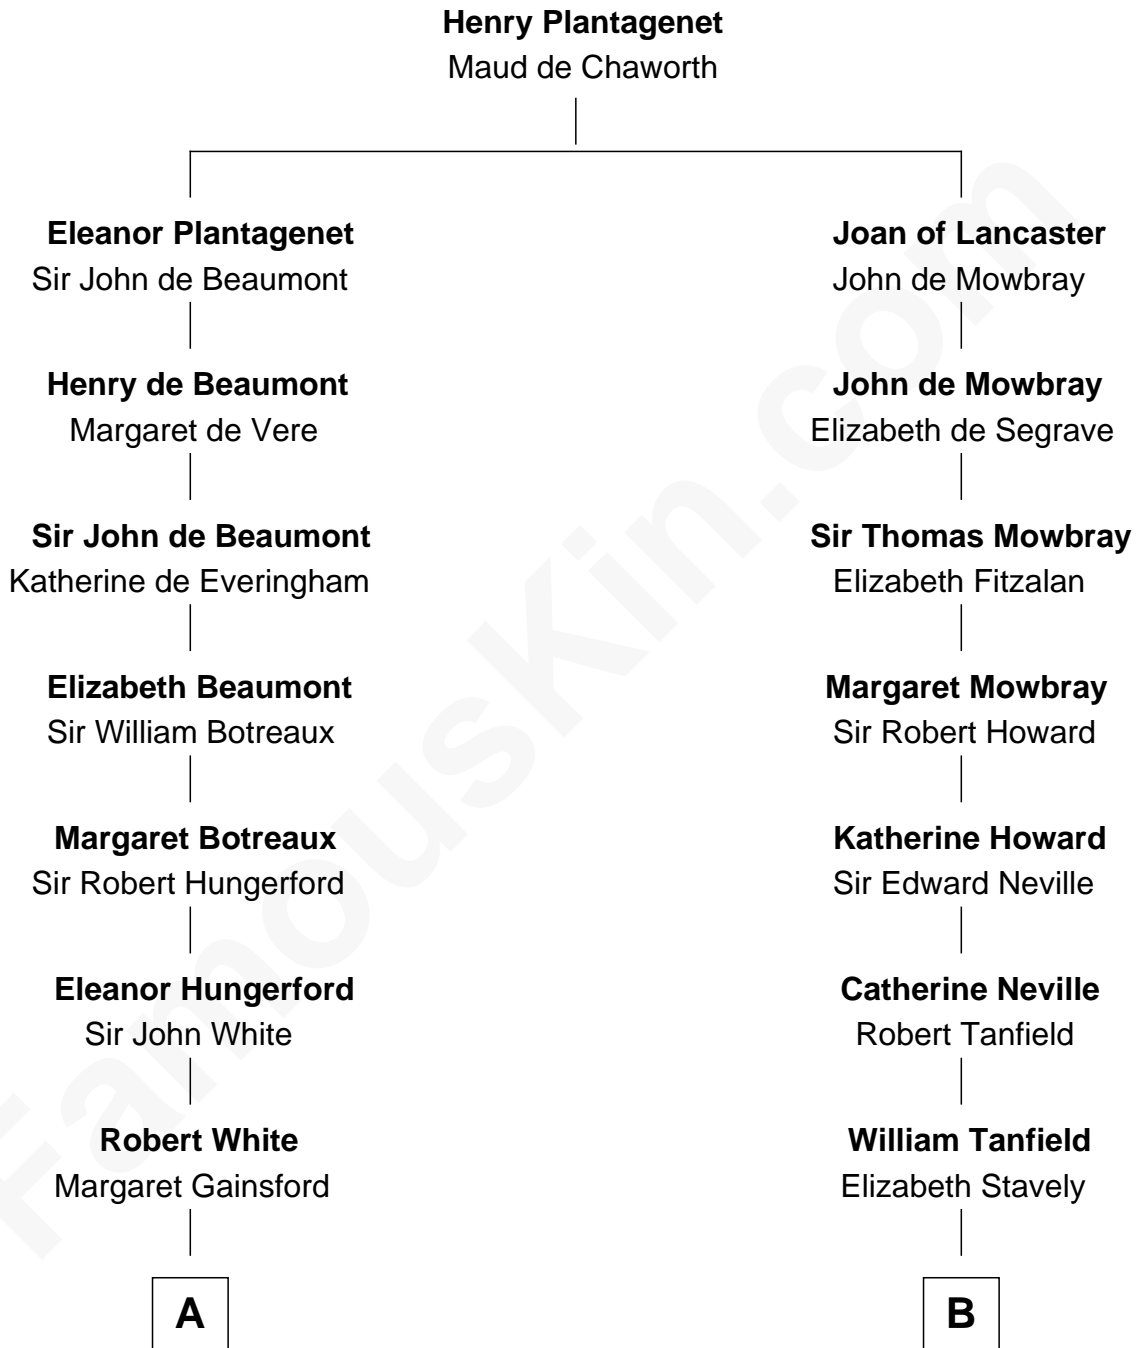

FamousKin.com

Relationship Chart of

Guillermo Billinghurst

31st President of Peru

16th cousin 2 times removed of

John Marshall

4th Chief Justice of the U.S. Supreme Court

C

Guillermo Eugenio Billinghurst

Belisaria Angulo

Guillermo Billinghurst

31st President of Peru

FamousKin.com