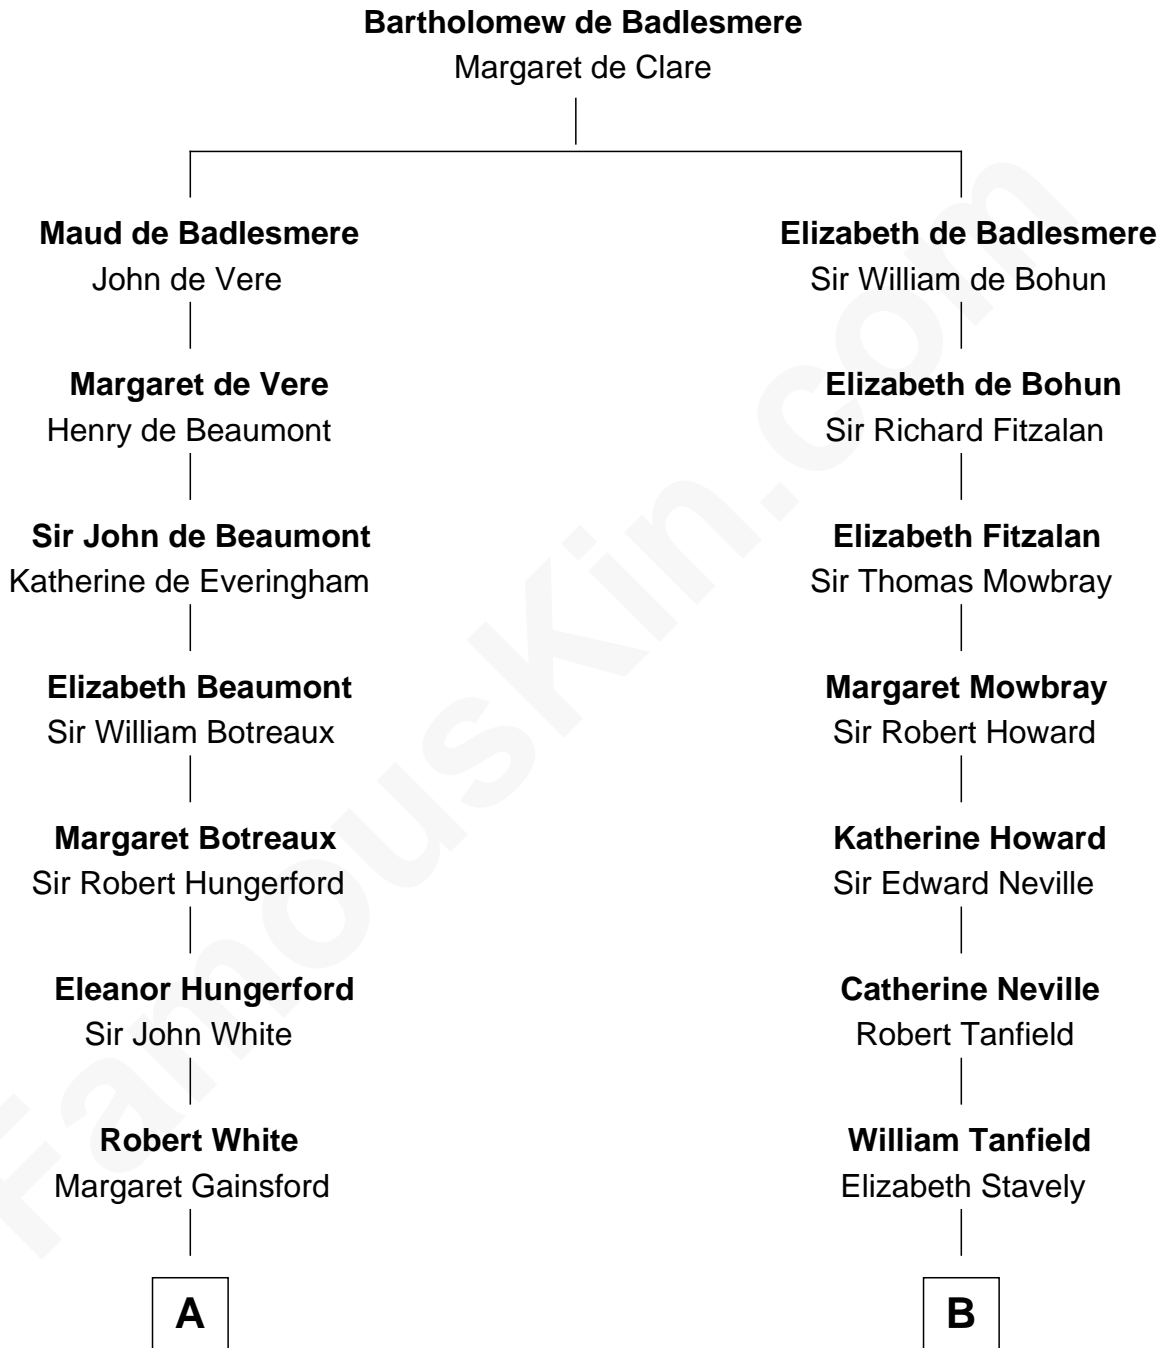

**FamousKin.com**  
**Relationship Chart of**  
**Guillermo Billinghurst**  
*31st President of Peru*

**16th cousin 2 times removed of**  
**John Marshall**  
*4th Chief Justice of the U.S. Supreme Court*

C

Guillermo Eugenio Billinghurst

Belisaria Angulo

Guillermo Billinghurst

*31st President of Peru*

FamousKin.com