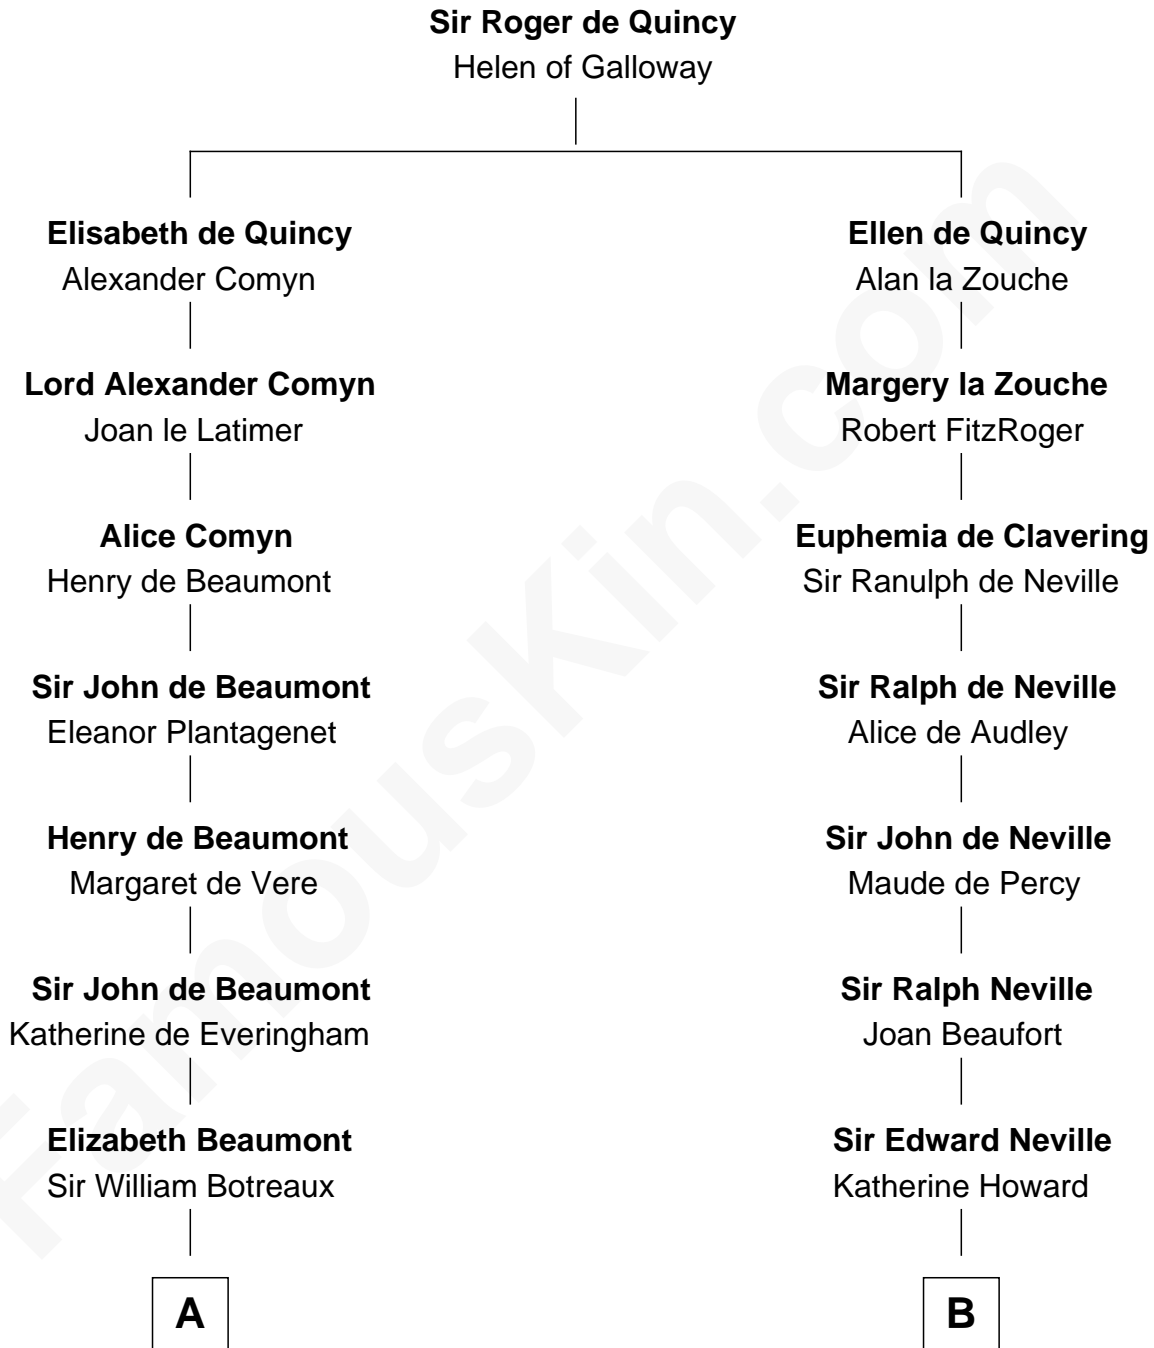

FamousKin.com
Relationship Chart of
Guillermo Billinghurst
31st President of Peru

18th cousin 3 times removed of

John Marshall
4th Chief Justice of the U.S. Supreme Court

C

Lettice Woodroffe
William Billinghurst

Rev. William Billinghurst
Catharine Bellas

Robert Billinghurst
Maria Francisca Agrelo

Guillermo Eugenio Billinghurst
Belisaria Angulo

Guillermo Billinghurst
31st President of Peru

D

Mary Randolph Keith
Col. Thomas Marshall