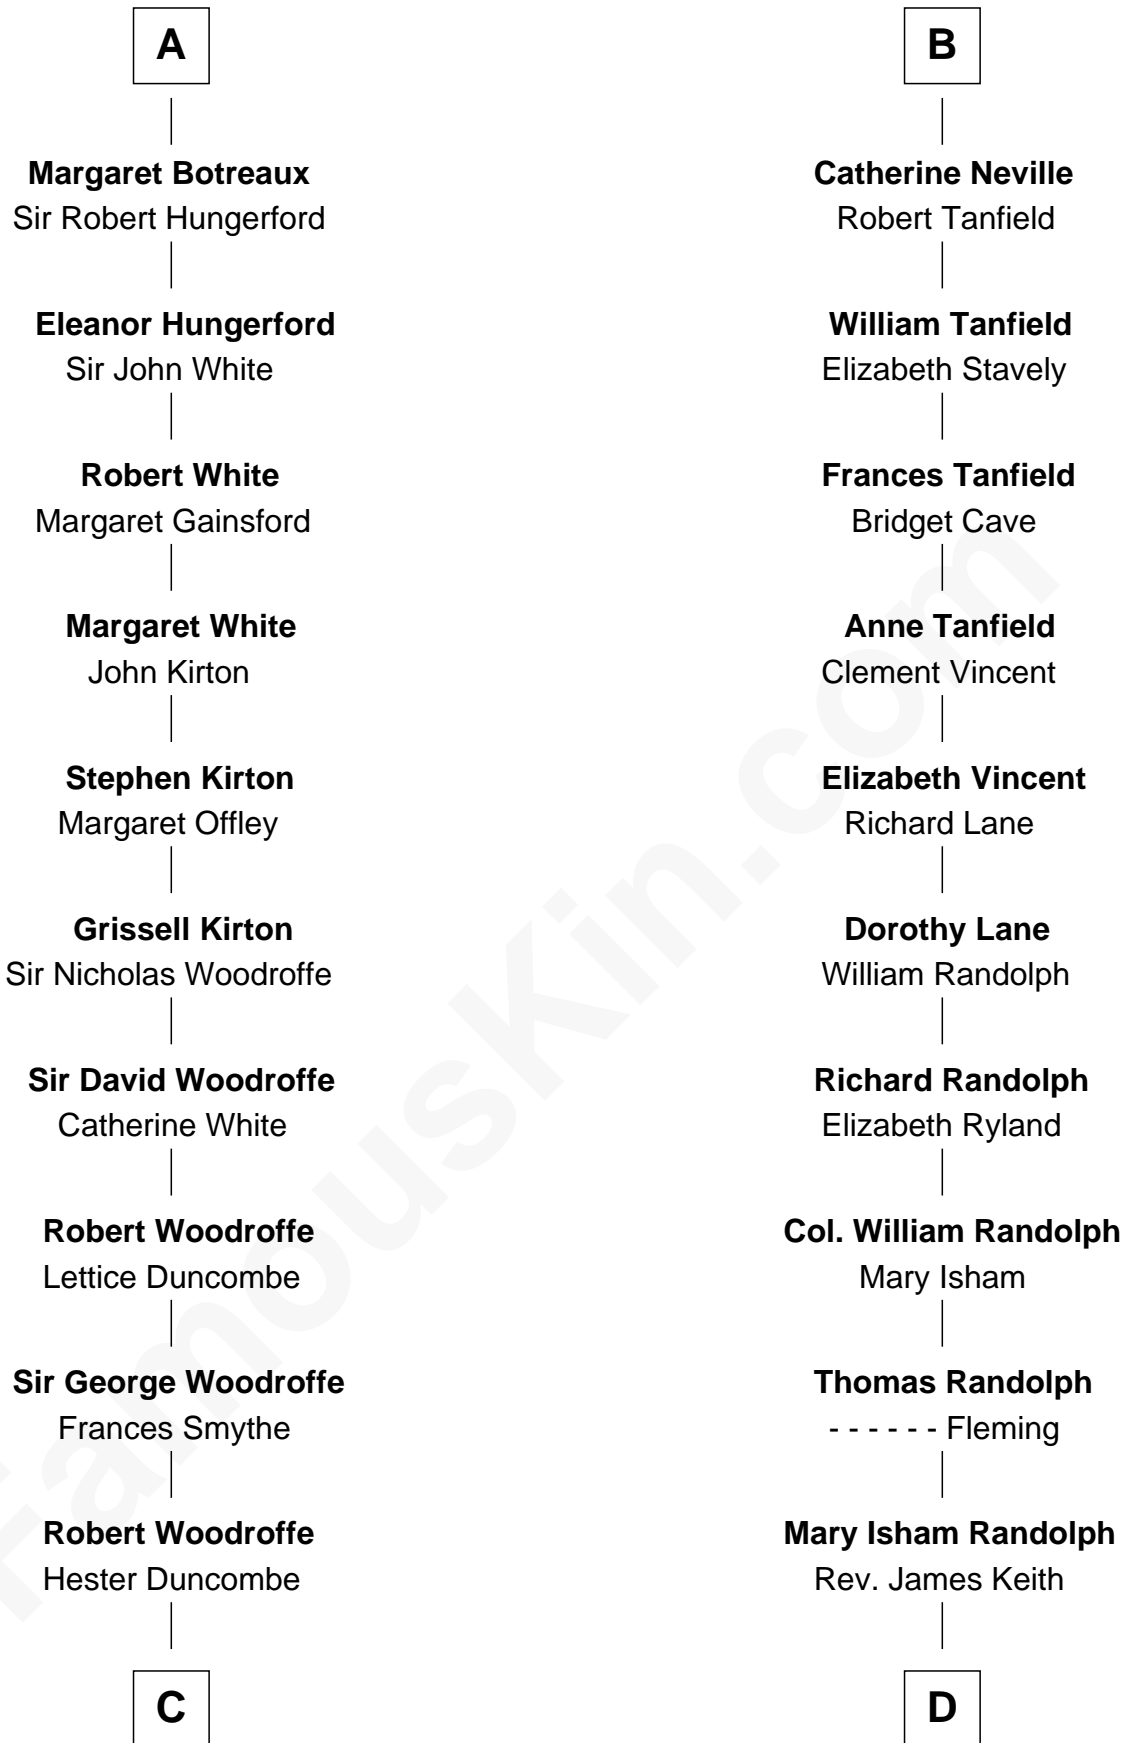

FamousKin.com
Relationship Chart of
Guillermo Billinghurst
31st President of Peru

18th cousin 3 times removed of

John Marshall
4th Chief Justice of the U.S. Supreme Court

C

Lettice Woodroffe
William Billinghurst

Rev. William Billinghurst
Catharine Bellas

Robert Billinghurst
Maria Francisca Agrelo

Guillermo Eugenio Billinghurst
Belisaria Angulo

Guillermo Billinghurst
31st President of Peru

D

Mary Randolph Keith
Col. Thomas Marshall