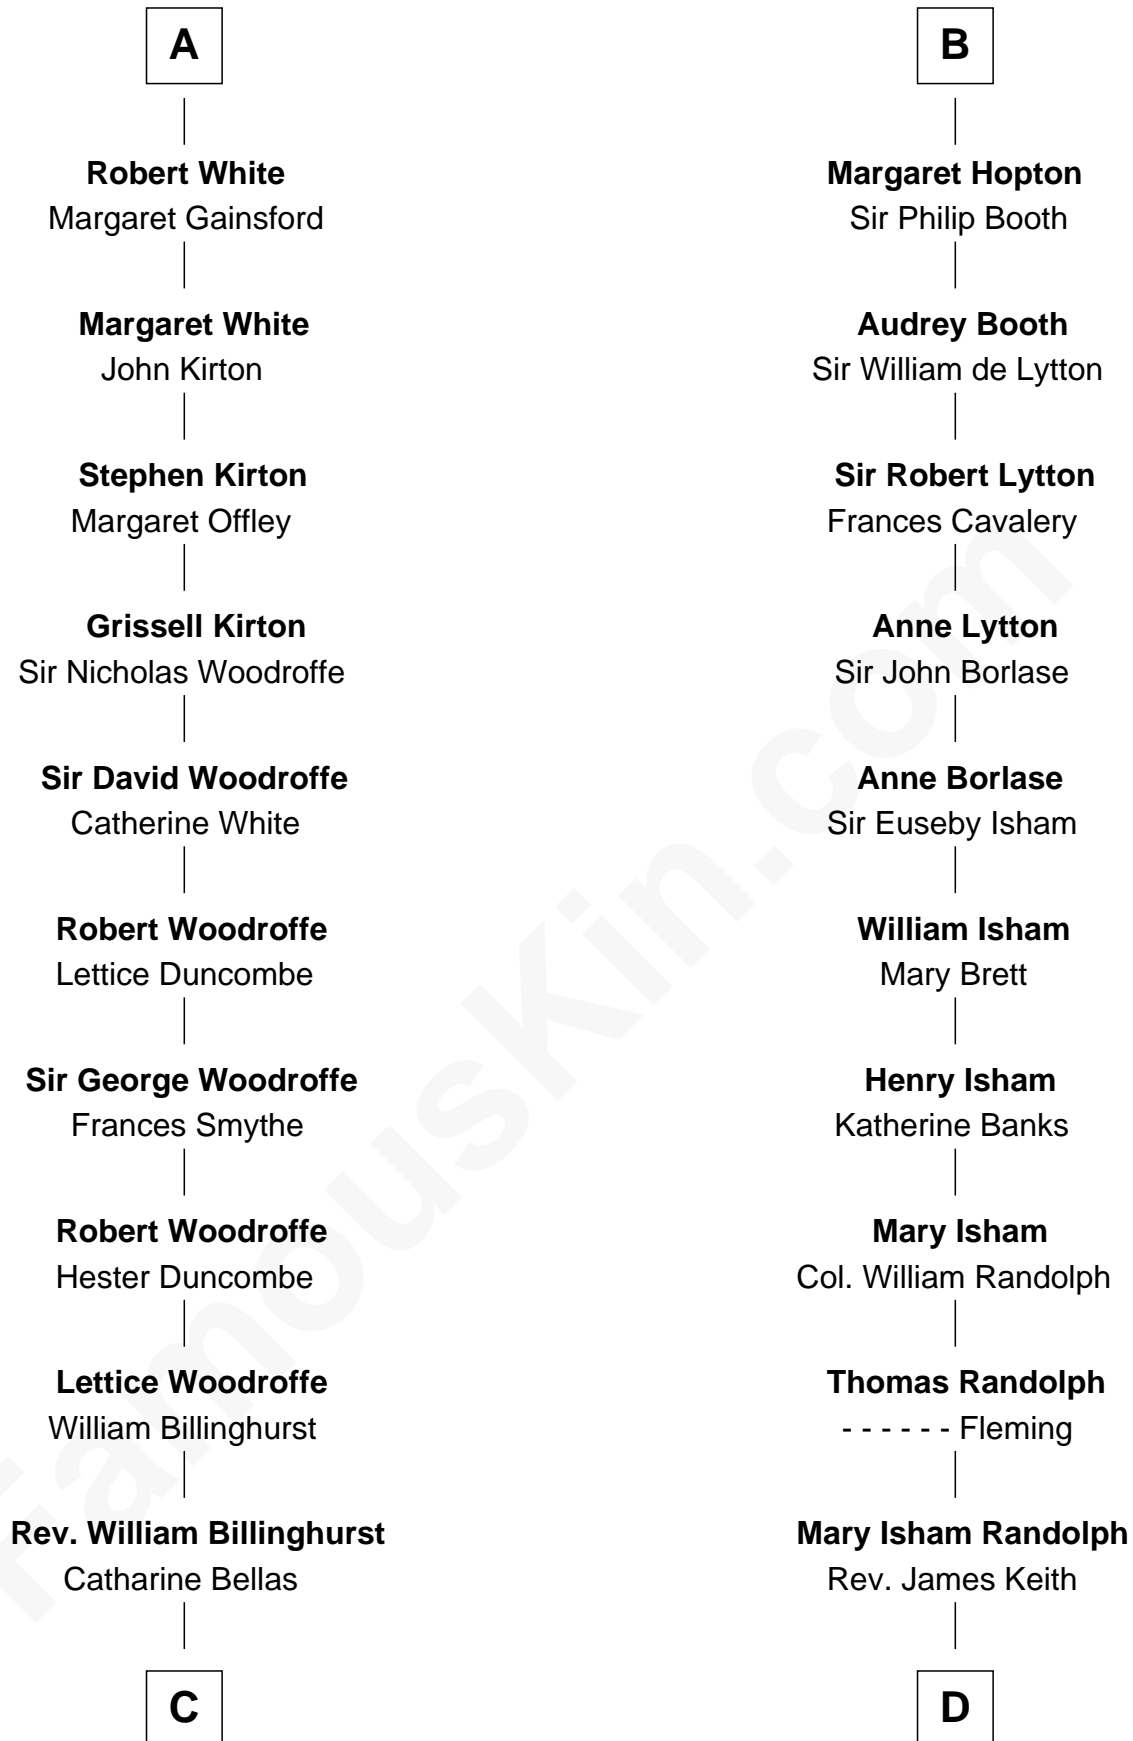

# FamousKin.com Relationship Chart of

**Guillermo Billinghurst**

*31st President of Peru*

18th cousin 1 time removed of

**John Marshall**

*4th Chief Justice of the U.S. Supreme Court*

**Sir Hugh le Despencer**

Aveline Basset

**C**

**Robert Billinghurst**  
Maria Francisca Agrelo

**Guillermo Eugenio Billinghurst**  
Belisaria Angulo

**Guillermo Billinghurst**  
*31st President of Peru*

**D**

**Mary Randolph Keith**  
Col. Thomas Marshall

**John Marshall**  
*U.S. Supreme Court Chief Justice*

FamousKin.com