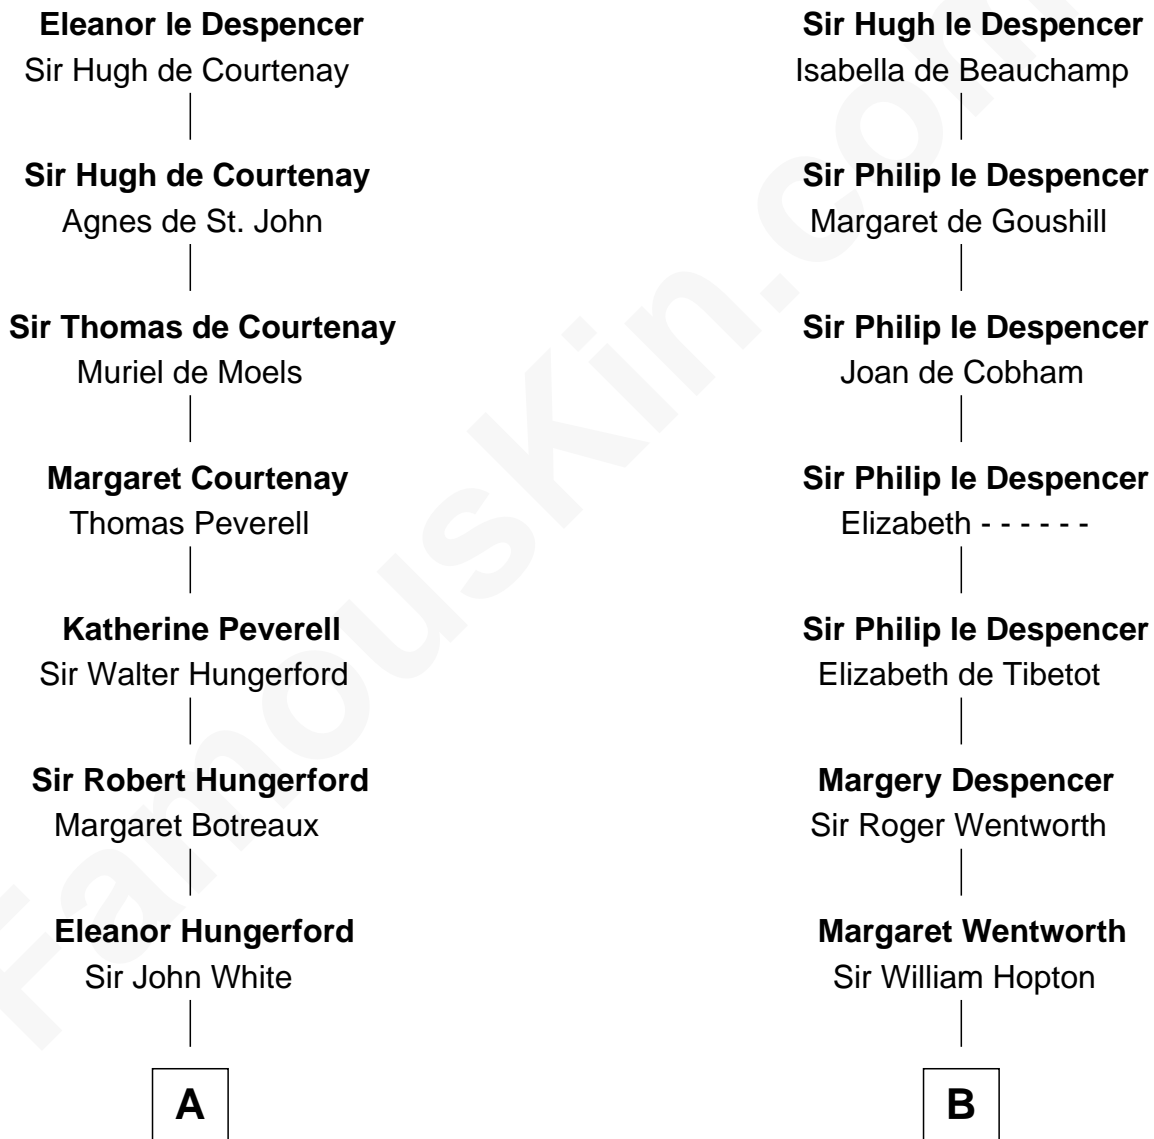

# FamousKin.com Relationship Chart of

**Guillermo Billinghurst**

*31st President of Peru*

18th cousin 1 time removed of

**John Marshall**

*4th Chief Justice of the U.S. Supreme Court*

**Sir Hugh le Despencer**

Aveline Basset

**C**

**Robert Billinghurst**  
Maria Francisca Agrelo

**Guillermo Eugenio Billinghurst**  
Belisaria Angulo

**Guillermo Billinghurst**  
*31st President of Peru*

**D**

**Mary Randolph Keith**  
Col. Thomas Marshall

**John Marshall**  
*U.S. Supreme Court Chief Justice*

FamousKin.com