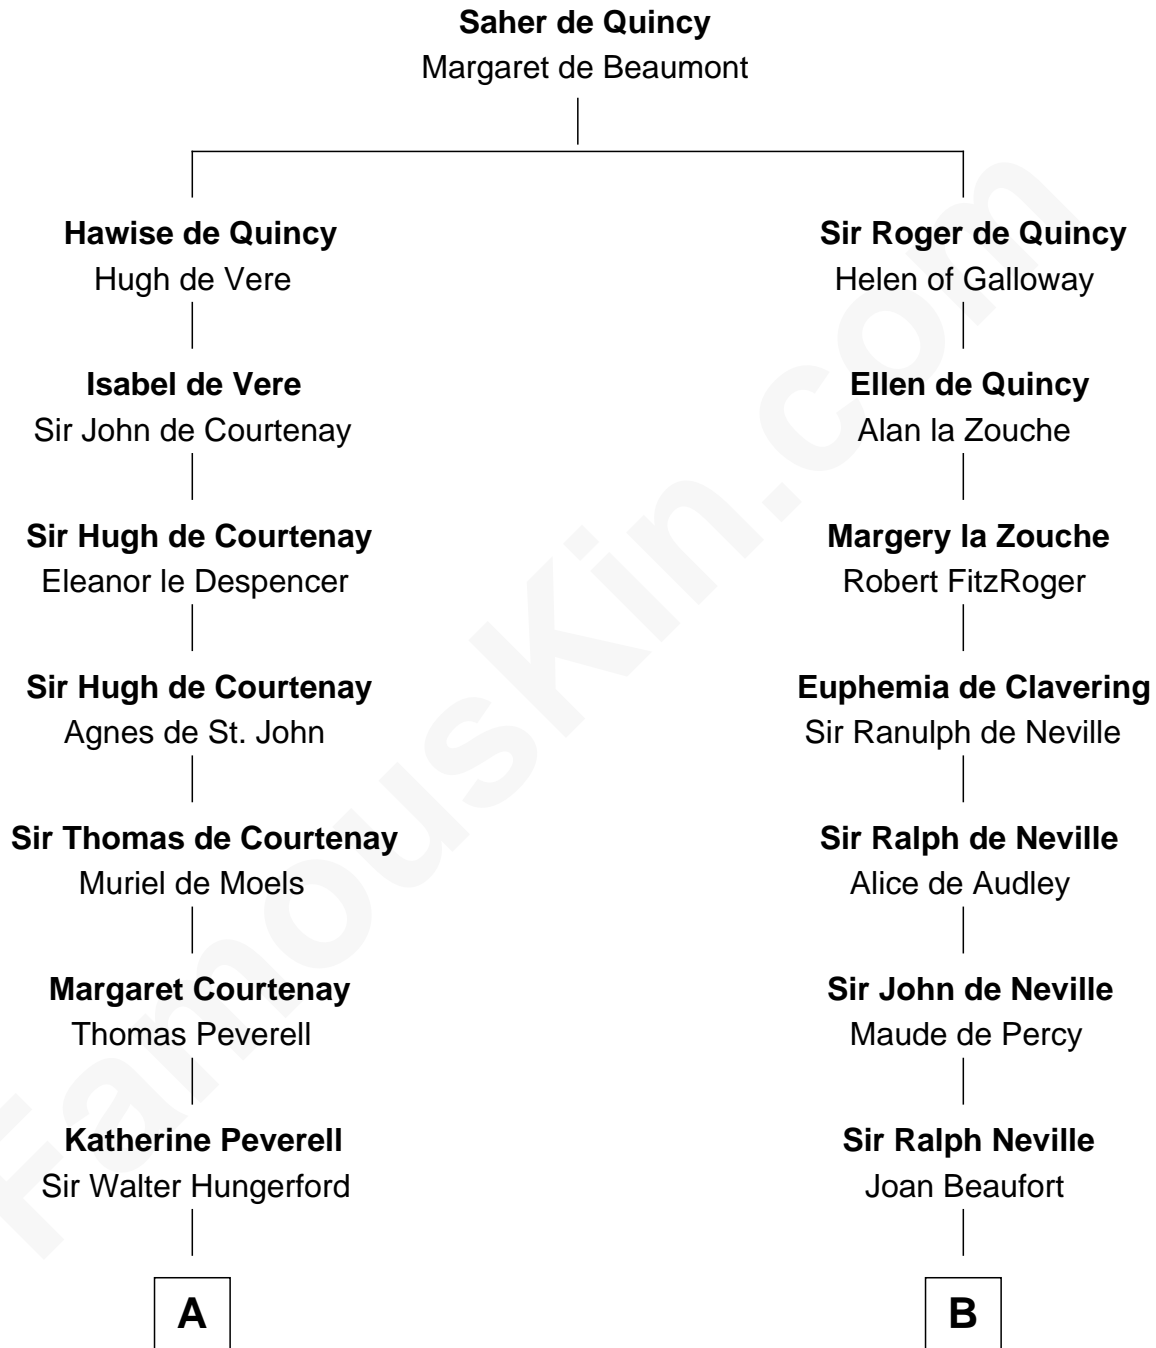

FamousKin.com
Relationship Chart of
Guillermo Billinghurst
31st President of Peru

19th cousin 2 times removed of
John Marshall
4th Chief Justice of the U.S. Supreme Court

C

Lettice Woodroffe
William Billinghurst