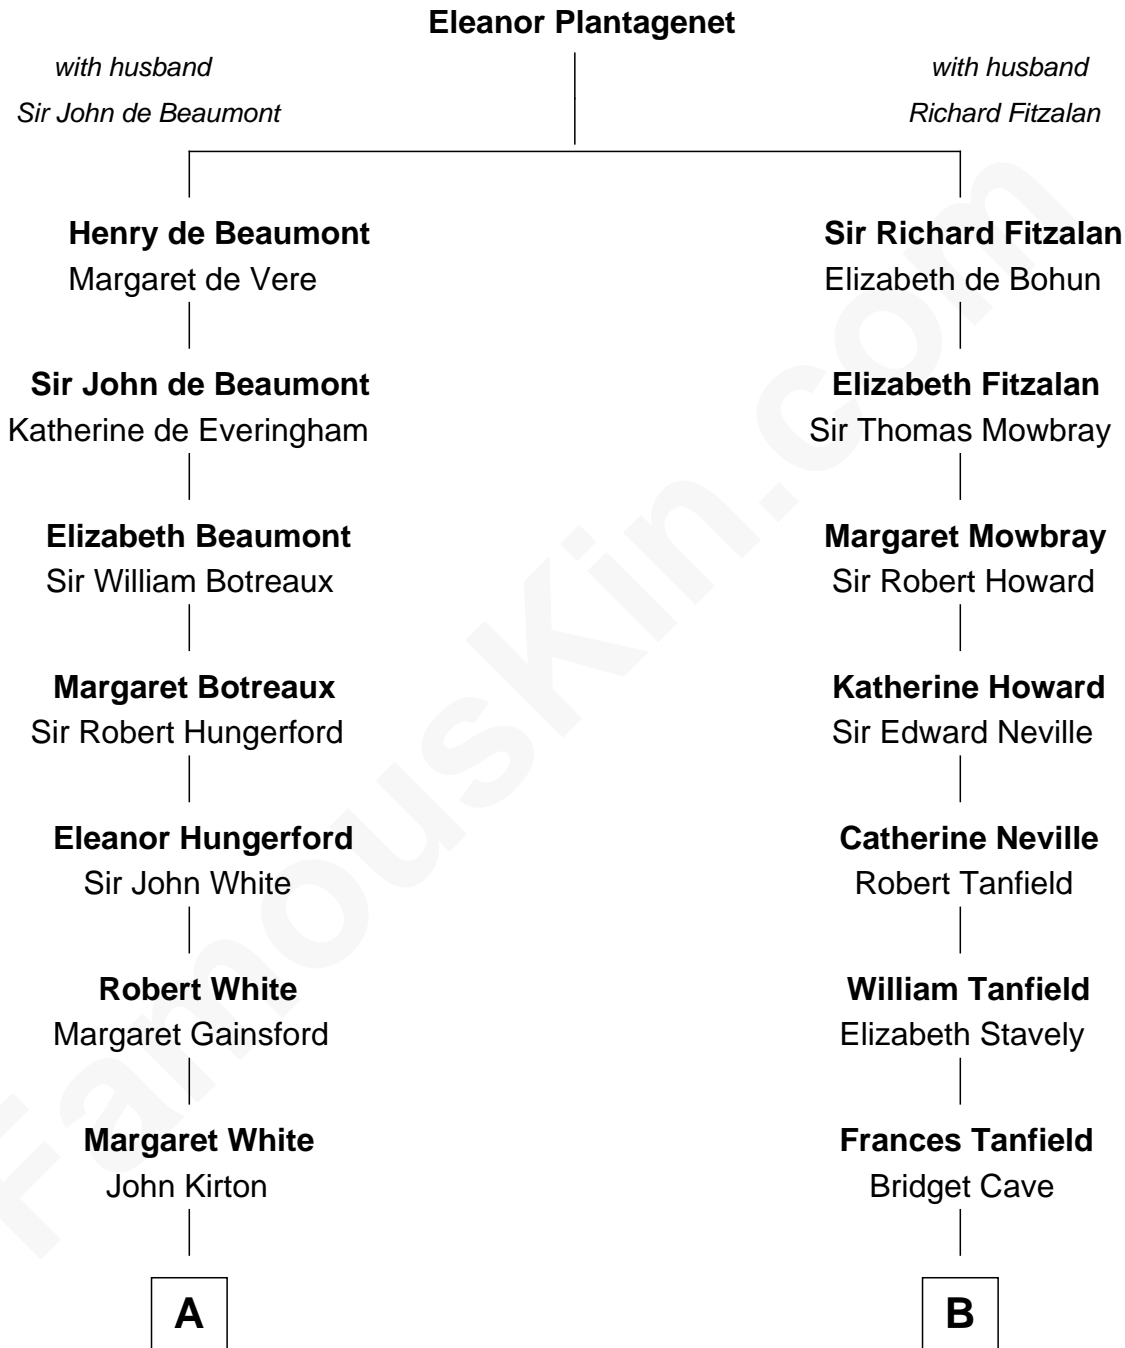

FamousKin.com
Relationship Chart of
Guillermo Billinghurst
31st President of Peru

17th cousin 4 times removed of
Edward Norton
Movie Actor

C

George Moffett Harrison
Bettie Montgomery. Kent

Joseph Kent Harrison
Cornelia Long Somerville

Betty Kent Harrison
Edward Mower Norton

Edward Mower Norton
Lydia Robinson Rouse

Edward Norton
Movie Actor