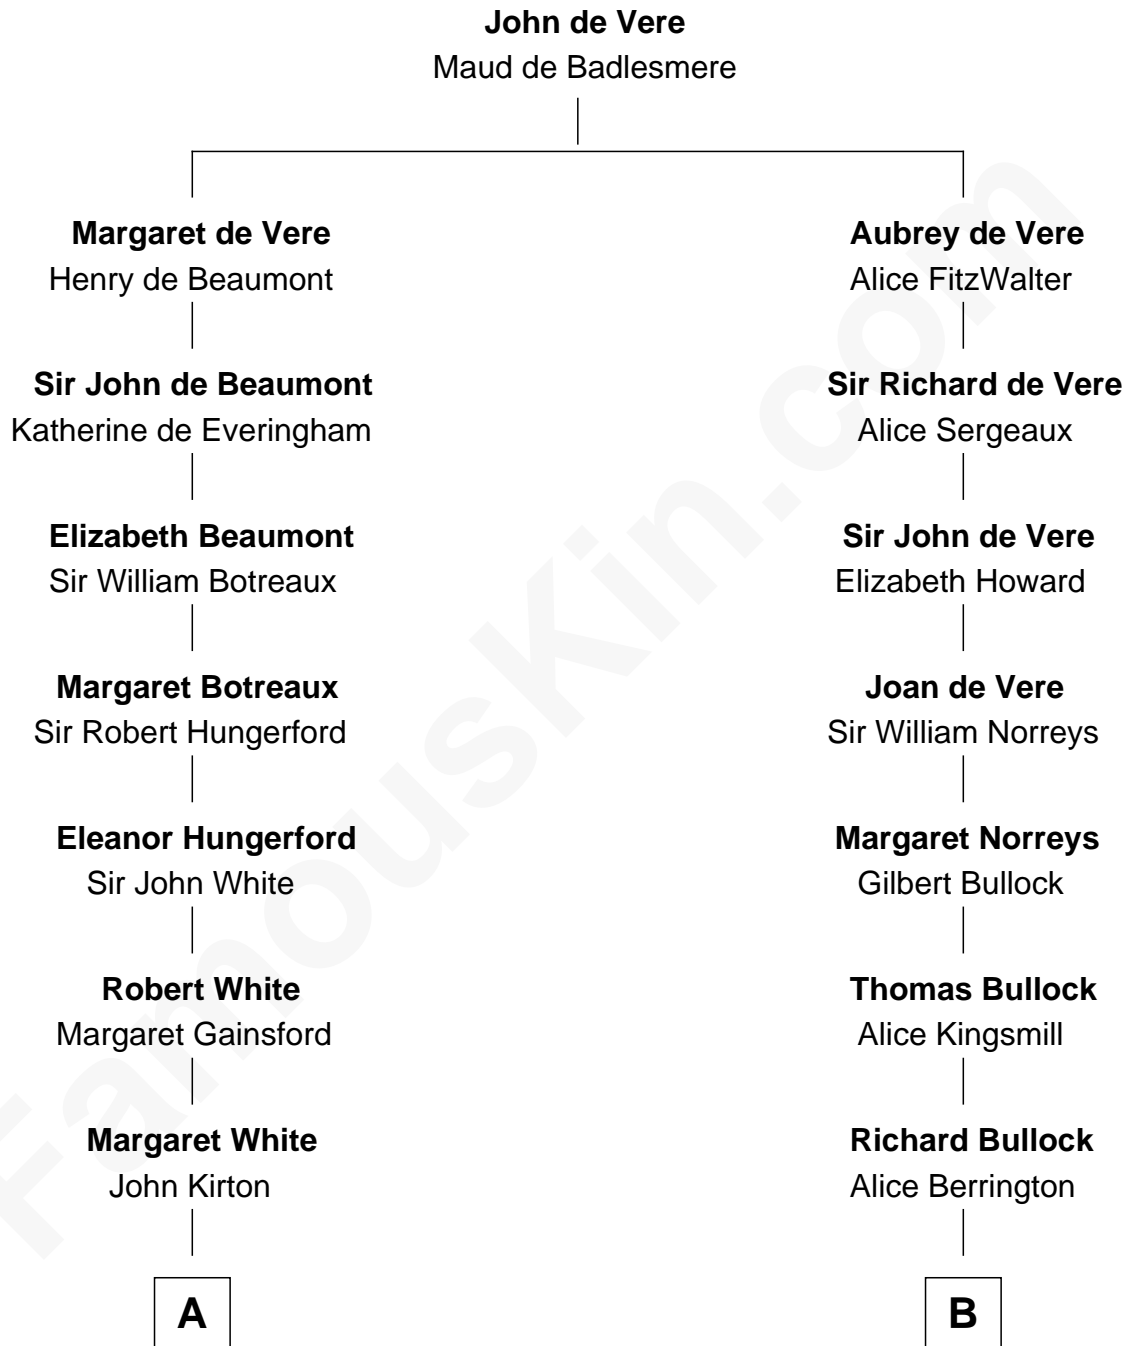

FamousKin.com

Relationship Chart of

Guillermo Billinghurst

31st President of Peru

17th cousin 4 times removed of

Mike Love

Co-Founder of The Beach Boys

C

George Washington Wilson

Mary Bailey

William Henry Wilson

Alta Lenora Chitwood

William Coral Wilson

Edith Sophia Sthole

Emily Glee Wilson

Edward Milton Love