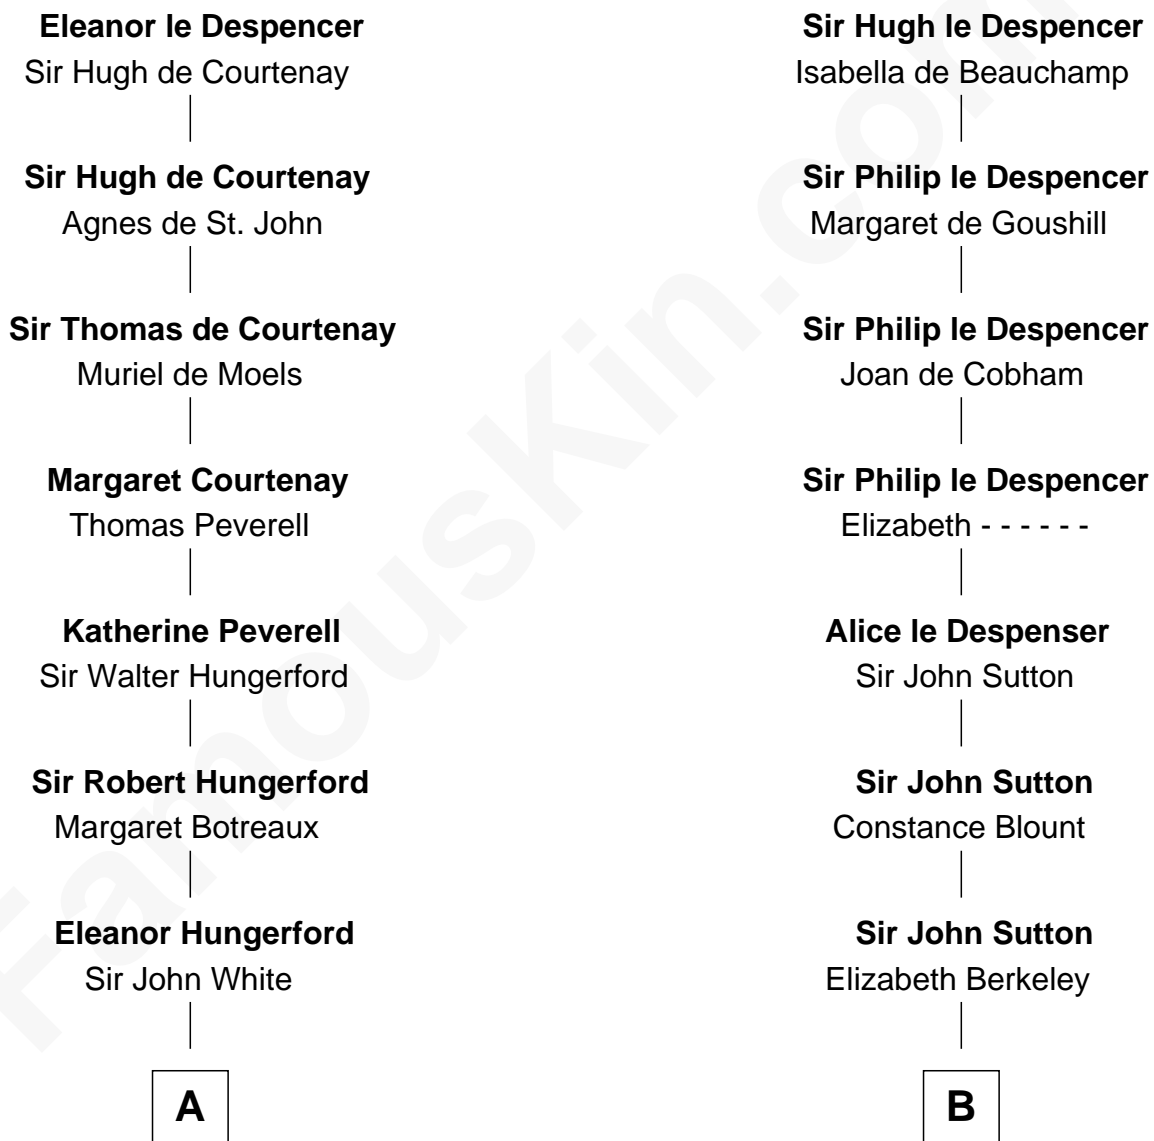

# FamousKin.com Relationship Chart of

**Guillermo Billinghurst**

*31st President of Peru*

19th cousin 1 time removed of

**Oliver Wendell Holmes, Jr.**

*U.S. Supreme Court Justice*

**Sir Hugh le Despencer**

Aveline Basset

**C**

**Robert Billinghurst**  
Maria Francisca Agrelo

**Guillermo Eugenio Billinghurst**  
Belisaria Angulo

**Guillermo Billinghurst**  
*31st President of Peru*

**D**

**Oliver Wendell**  
Mary Jackson

**Sarah Wendell**  
Rev. Abiel Holmes

**Oliver Wendell Holmes**  
Amelia Lee Jackson

**Oliver Wendell Holmes, Jr.**  
*U.S. Supreme Court Justice*

FamousKin.com