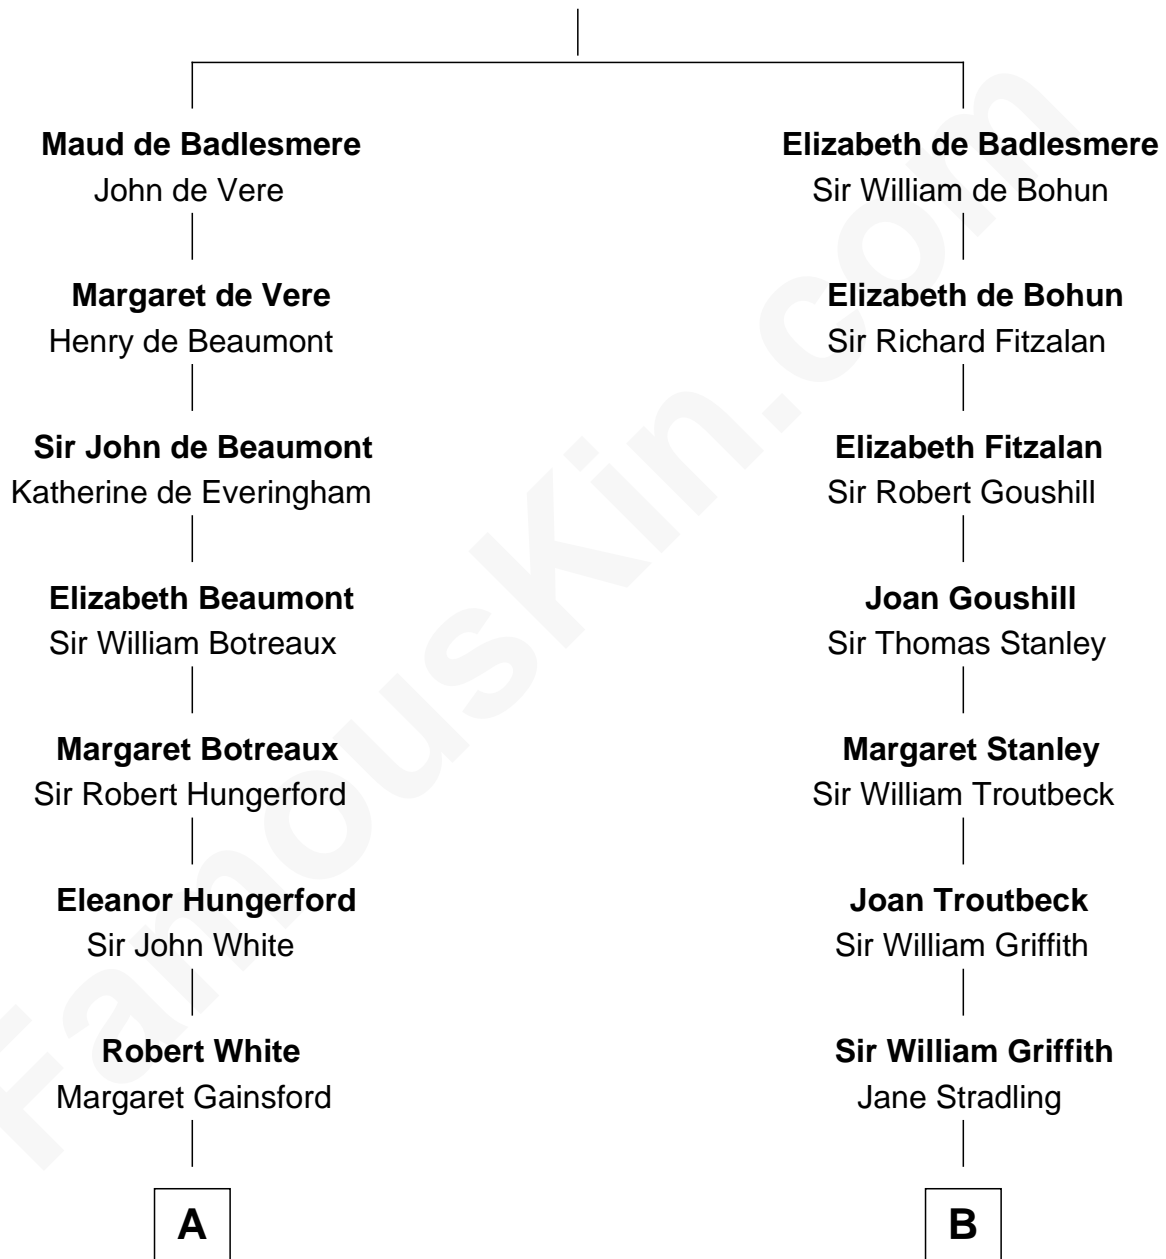

FamousKin.com Relationship Chart of

Guillermo Billinghurst

31st President of Peru

16th cousin 2 times removed of

Oliver Wendell Holmes, Sr.

American "Fireside" Poet

Bartholomew de Badlesmere

Margaret de Clare

C

Guillermo Eugenio Billinghurst

Belisaria Angulo

Guillermo Billinghurst

31st President of Peru

FamousKin.com