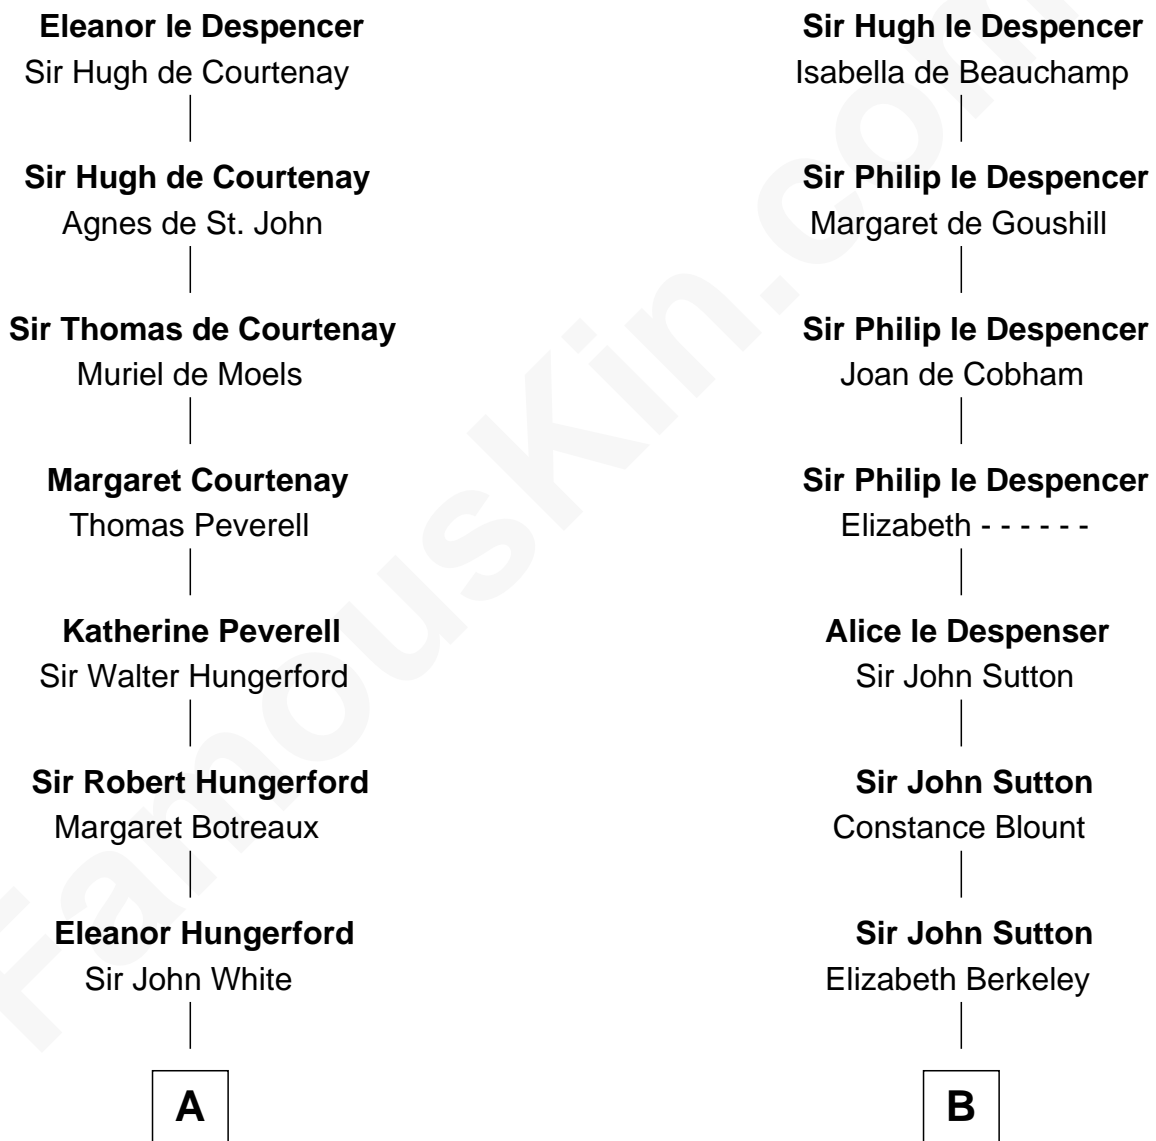

FamousKin.com Relationship Chart of

Guillermo Billinghurst

31st President of Peru

19th cousin of

Oliver Wendell Holmes, Sr.

American "Fireside" Poet

Sir Hugh le Despencer

Aveline Basset

C

Robert Billinghurst
Maria Francisca Agrelo

Guillermo Eugenio Billinghurst
Belisaria Angulo

Guillermo Billinghurst
31st President of Peru

D

Oliver Wendell
Mary Jackson

Sarah Wendell
Rev. Abiel Holmes

Oliver Wendell Holmes, Sr.
American "Fireside" Poet