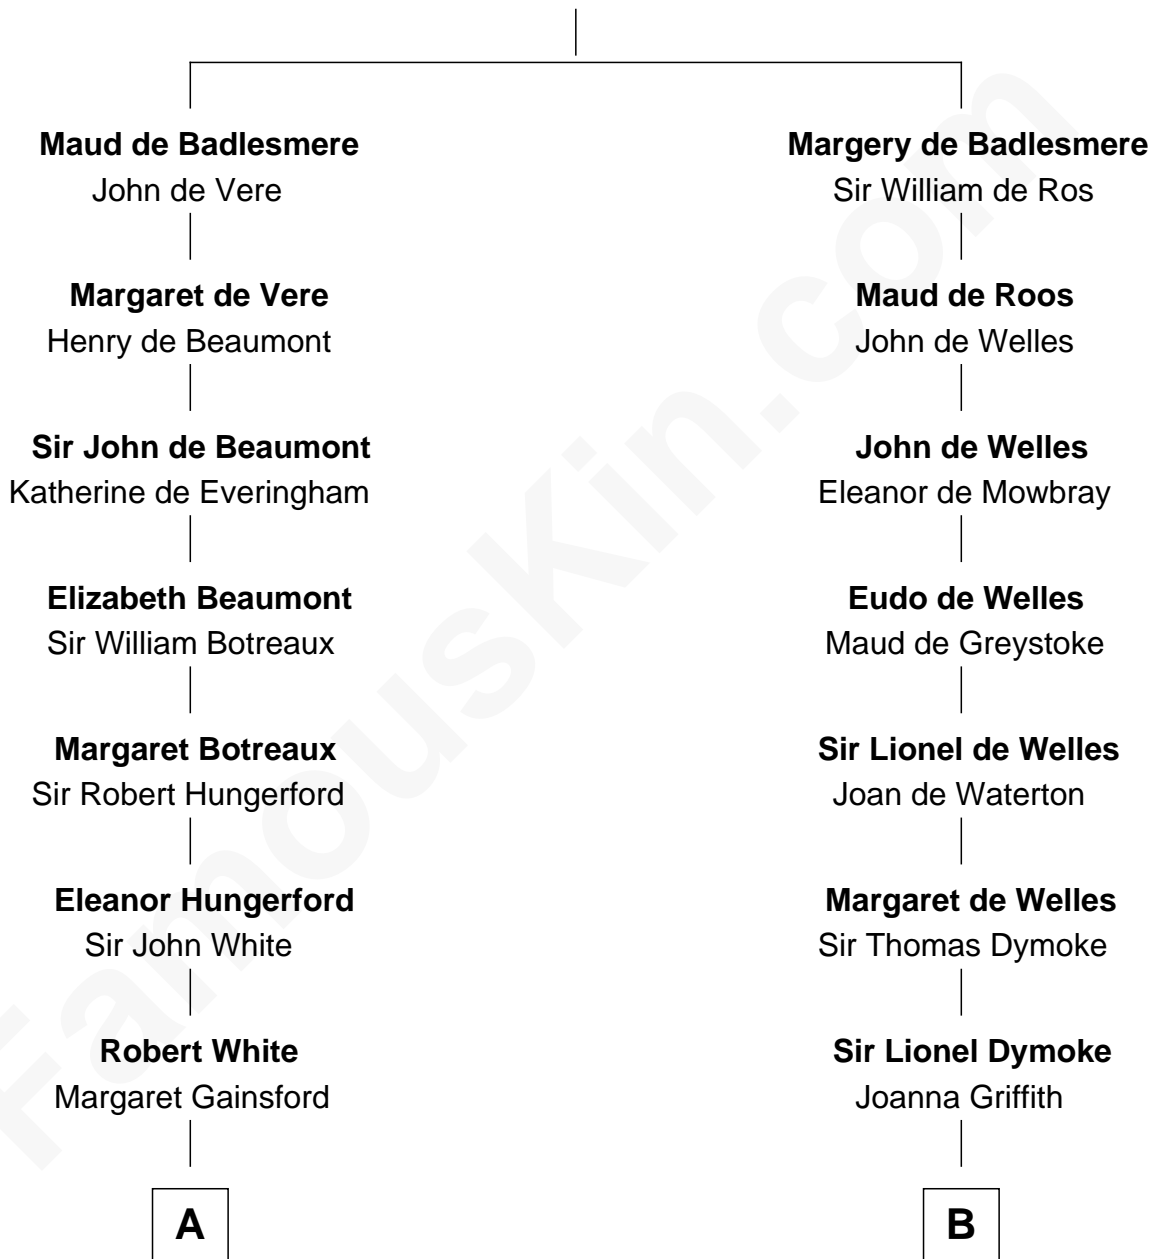

FamousKin.com Relationship Chart of

Guillermo Billinghurst

31st President of Peru

17th cousin 1 time removed of

Ichabod Goodwin

27th Governor of New Hampshire

Bartholomew de Badlesmere

Margaret de Clare

C

Guillermo Eugenio Billinghurst

Belisaria Angulo

Guillermo Billinghurst

31st President of Peru

FamousKin.com