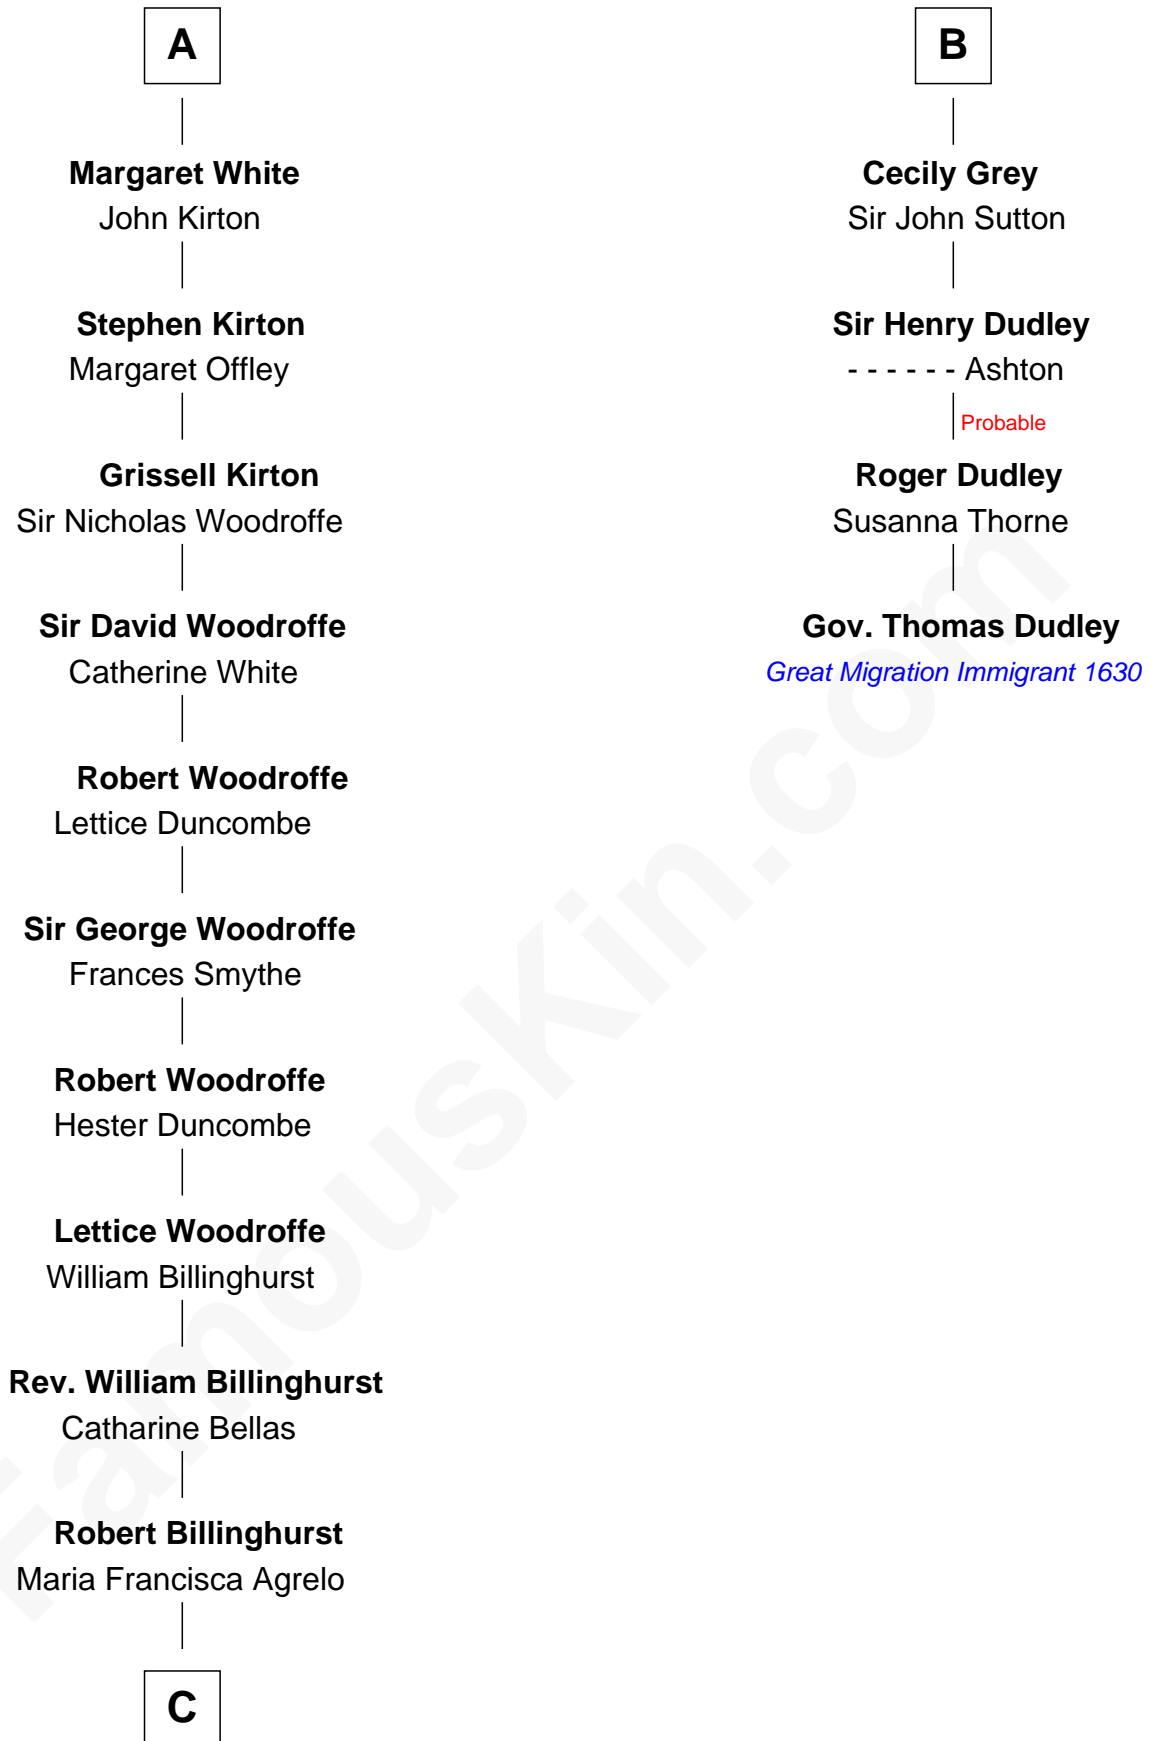

## Relationship Chart of

### Guillermo Billinghurst

31st President of Peru

10th cousin 8 times removed of

**Gov. Thomas Dudley**

(1576 - 1653) Great Migration Immigrant 1630

**Bartholomew de Badlesmere**

Margaret de Clare

C

Guillermo Eugenio Billinghurst

Belisaria Angulo

Guillermo Billinghurst

*31st President of Peru*

FamousKin.com