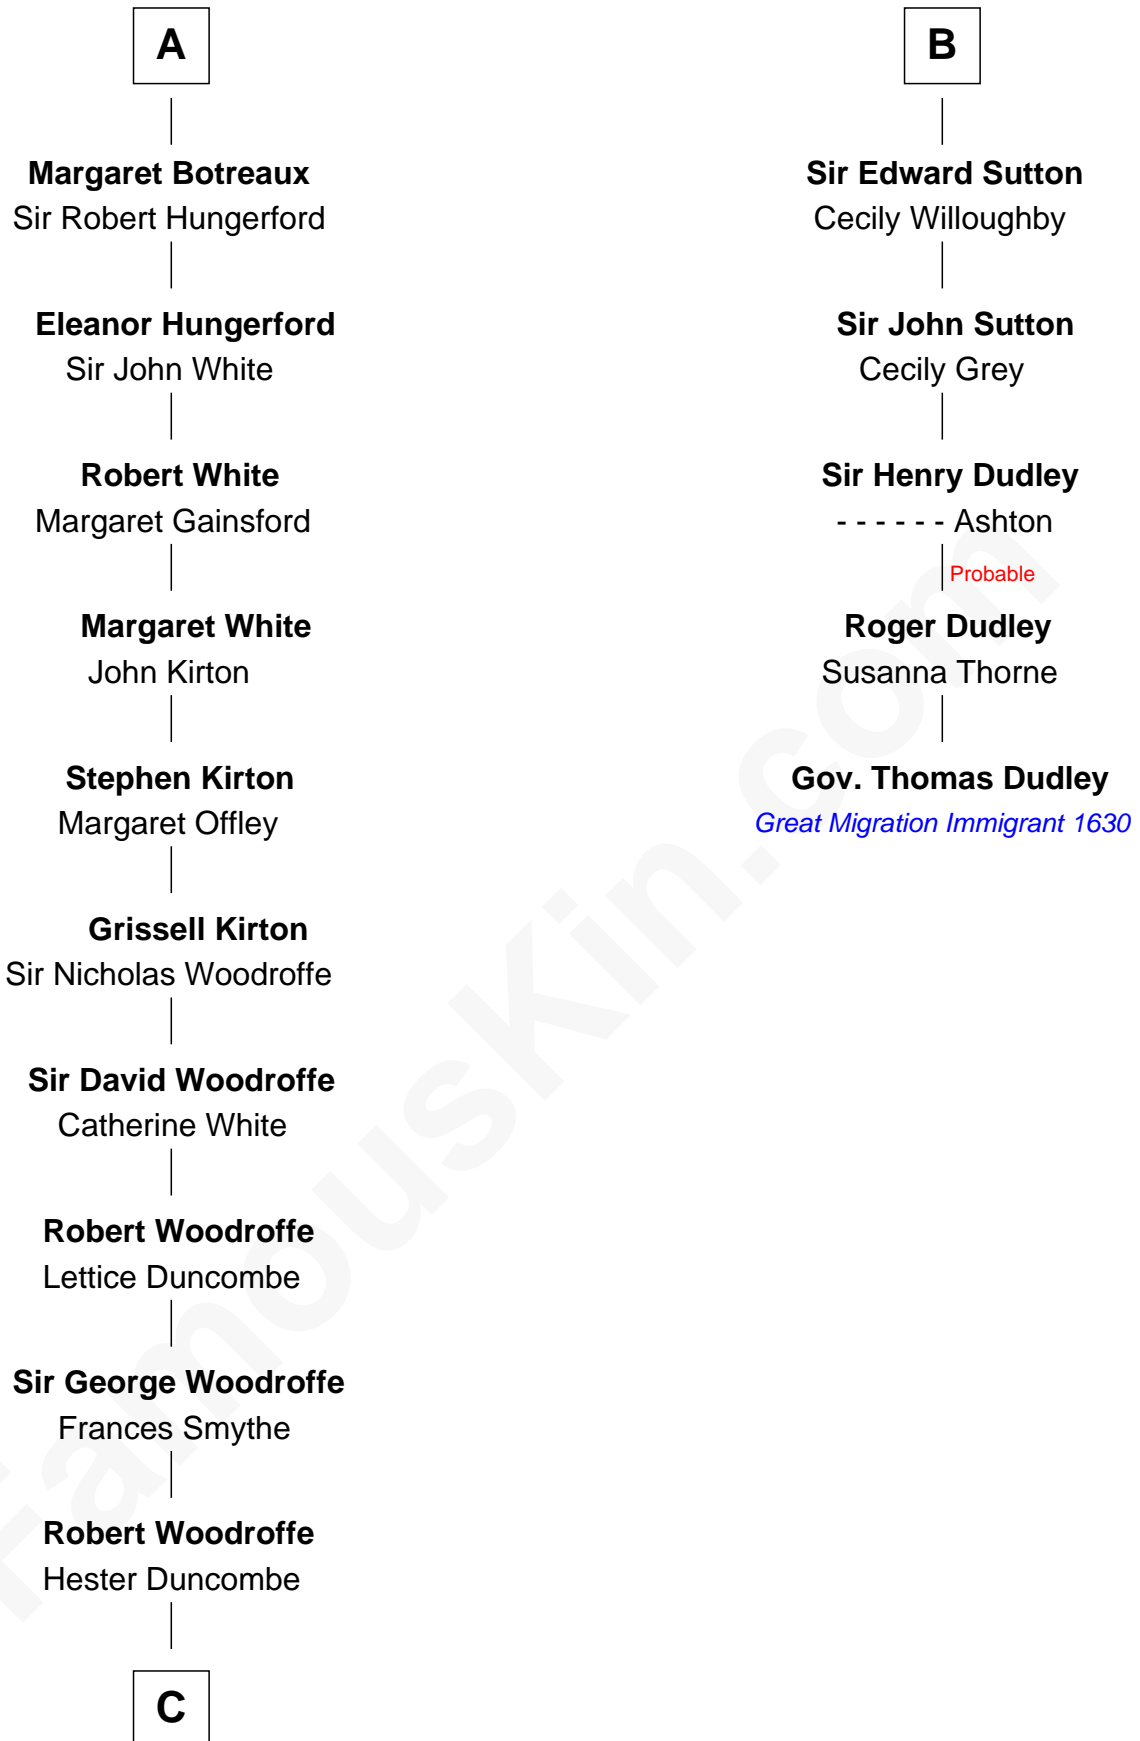

FamousKin.com
Relationship Chart of
Guillermo Billinghurst

31st President of Peru

11th cousin 10 times removed of

Gov. Thomas Dudley

(1576 - 1653) Great Migration Immigrant 1630

Sir Roger de Quincy
 Helen of Galloway

Belisaria Angulo

Guillermo Billinghurst

31st President of Peru

FamousKin.com