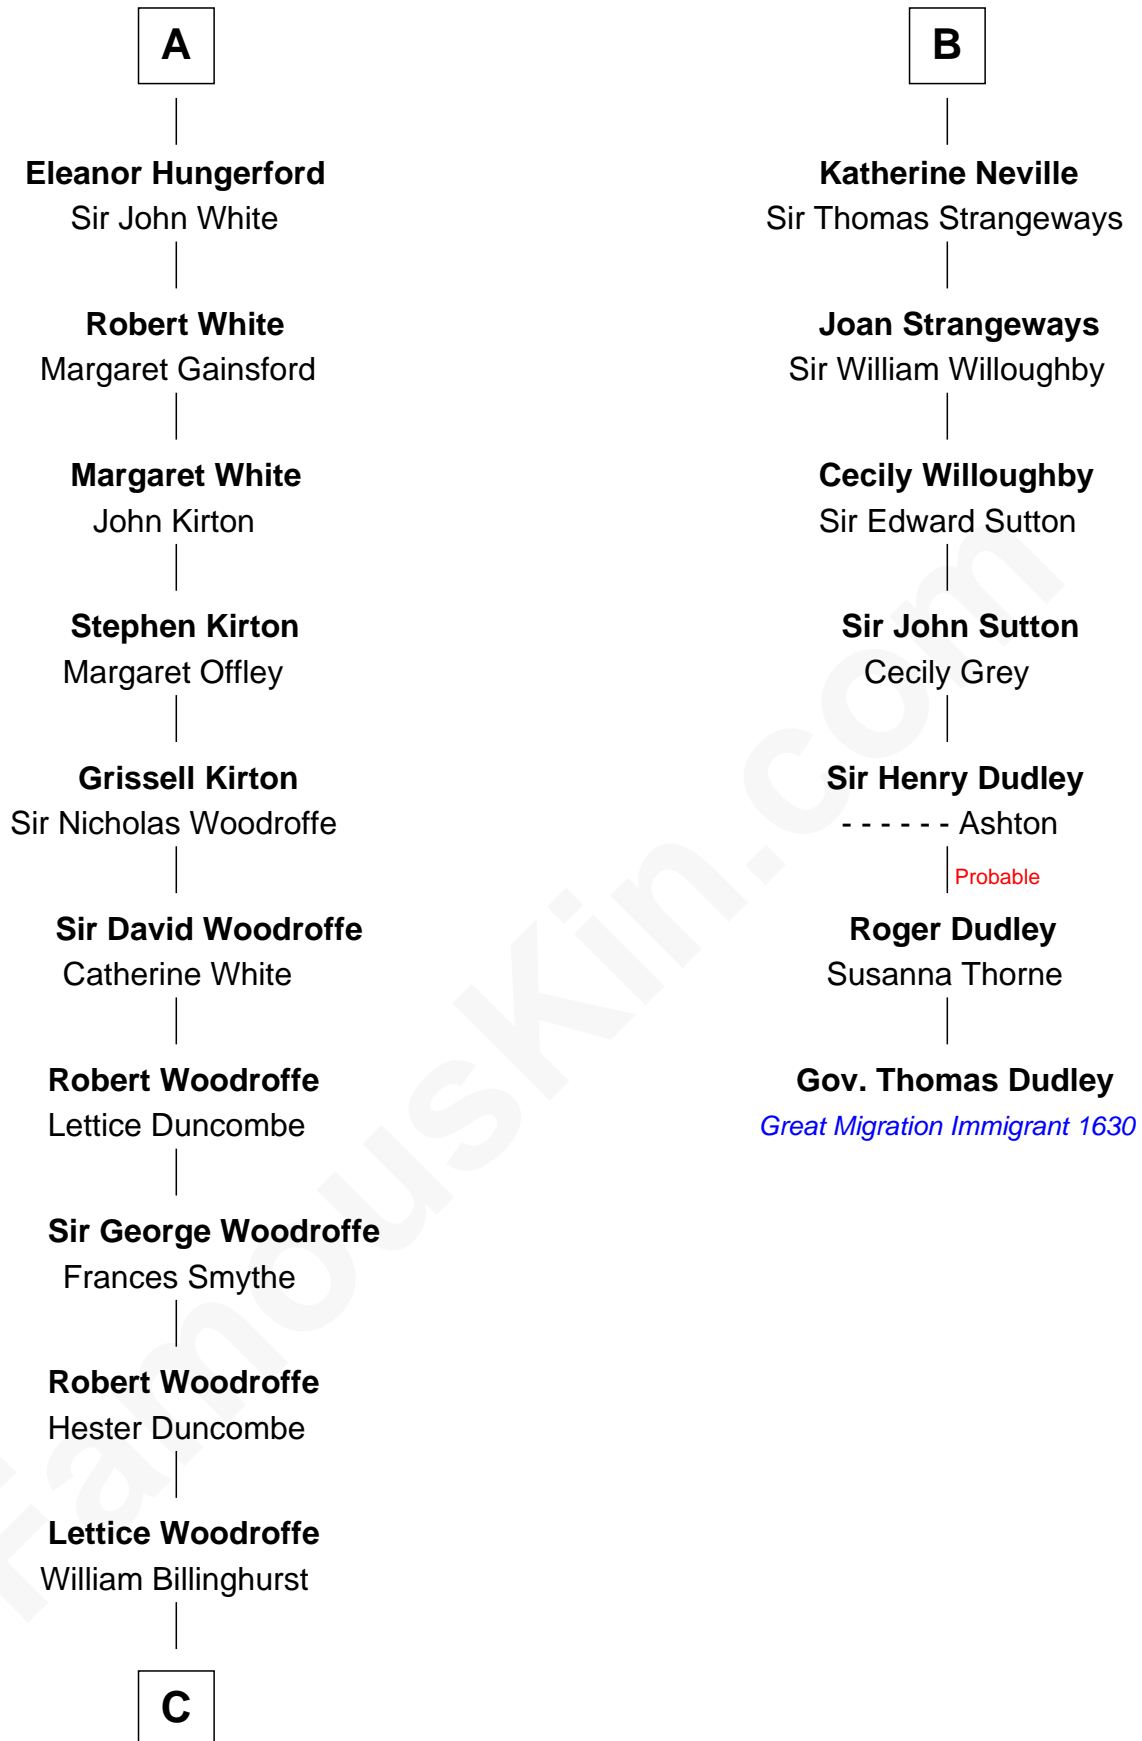

FamousKin.com

Relationship Chart of

Guillermo Billinghurst

31st President of Peru

13th cousin 7 times removed of

Gov. Thomas Dudley

(1576 - 1653) Great Migration Immigrant 1630

C

—
Rev. William Billinghurst

Catharine Bellas

—
Robert Billinghurst

Maria Francisca Agrelo

—
Guillermo Eugenio Billinghurst

Belisaria Angulo

—
Guillermo Billinghurst

31st President of Peru