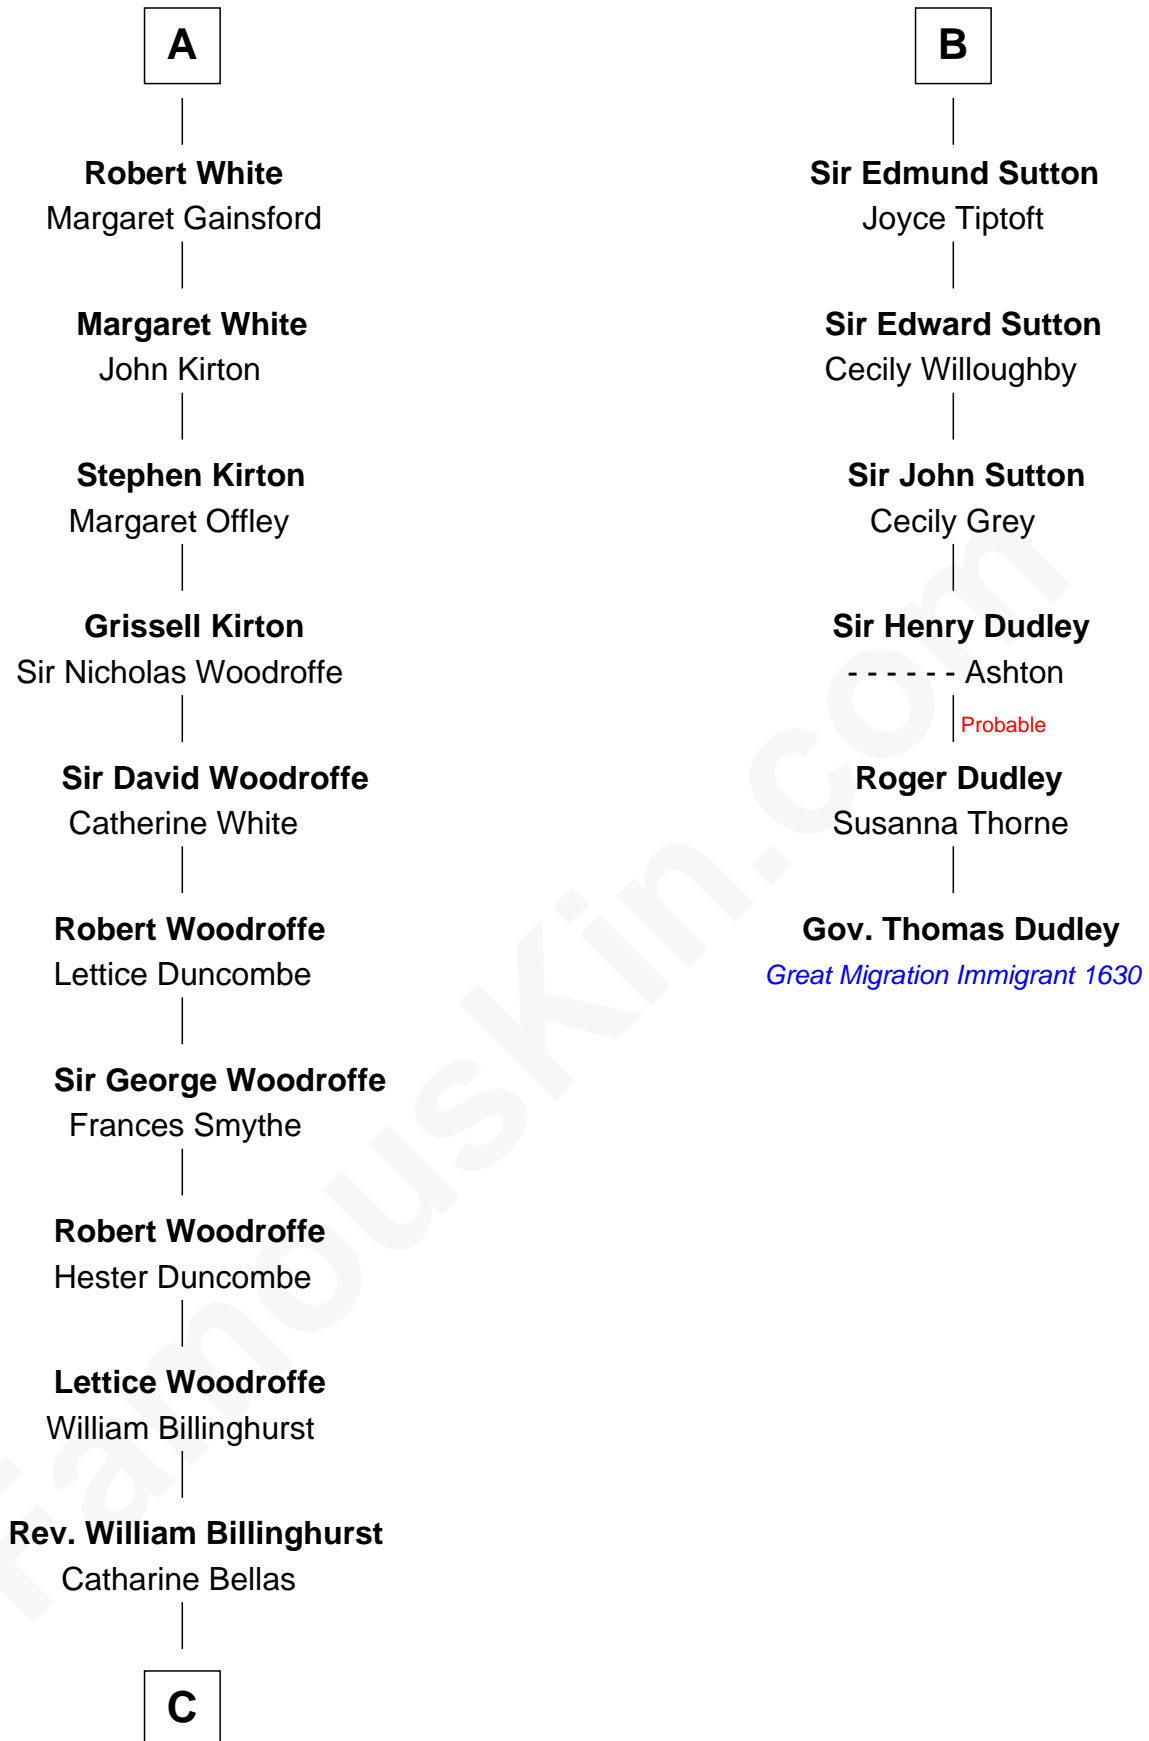

FamousKin.com

Relationship Chart of

Guillermo Billinghurst

31st President of Peru

12th cousin 7 times removed of

Gov. Thomas Dudley

(1576 - 1653) Great Migration Immigrant 1630

Sir Hugh le Despencer

Aveline Basset

C

—
Robert Billinghurst
Maria Francisca Agrelo

—
Guillermo Eugenio Billinghurst
Belisaria Angulo

—
Guillermo Billinghurst
31st President of Peru

FamousKin.com