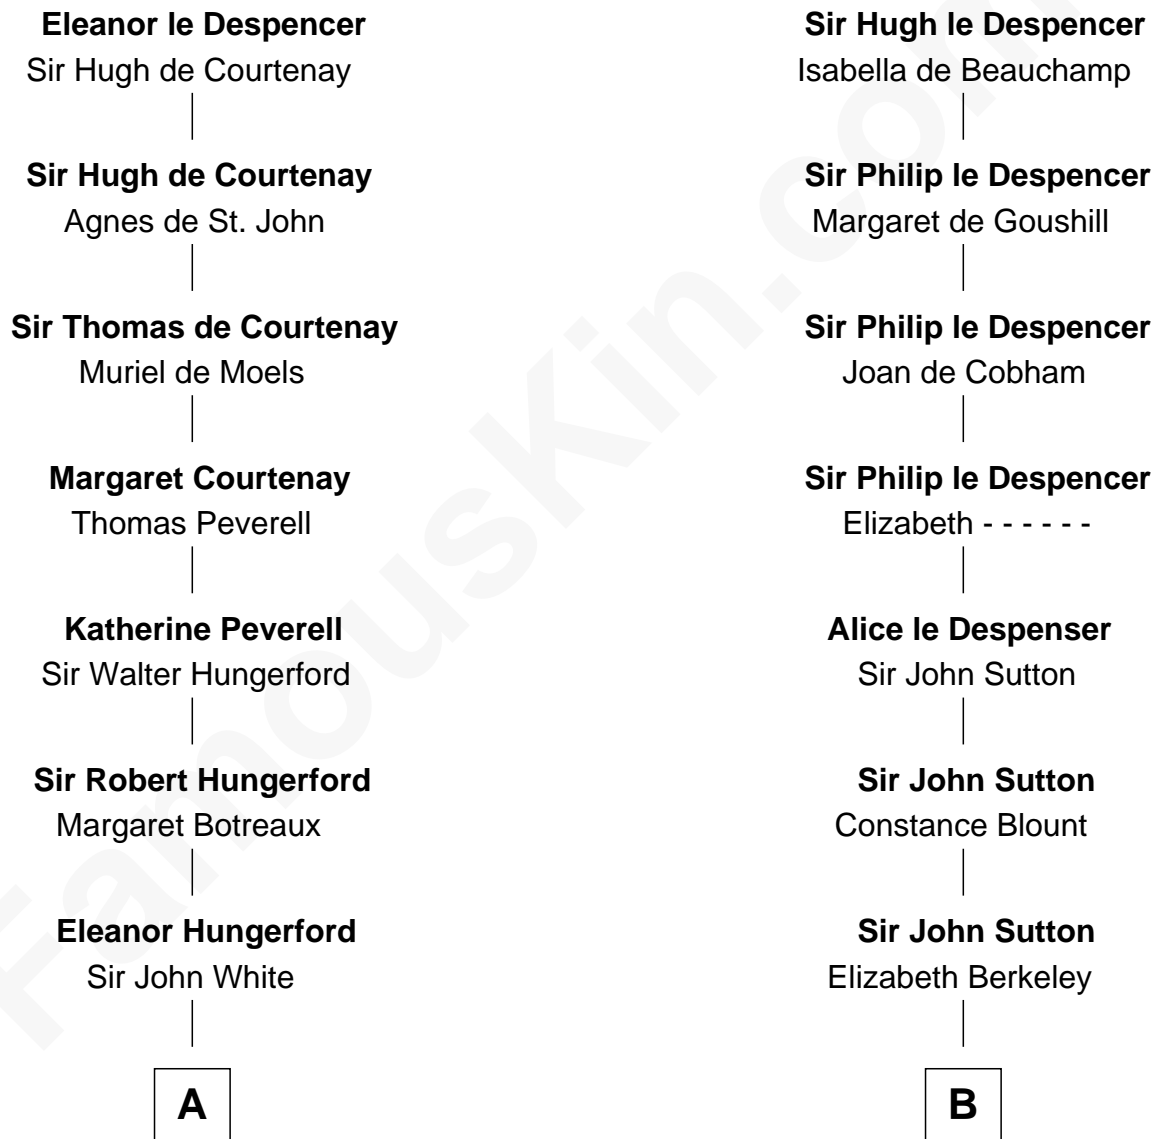

FamousKin.com

Relationship Chart of

Guillermo Billinghurst

31st President of Peru

12th cousin 7 times removed of

Gov. Thomas Dudley

(1576 - 1653) Great Migration Immigrant 1630

Sir Hugh le Despencer

Aveline Basset

C

—
Robert Billinghurst
Maria Francisca Agrelo

—
Guillermo Eugenio Billinghurst
Belisaria Angulo

—
Guillermo Billinghurst
31st President of Peru

FamousKin.com