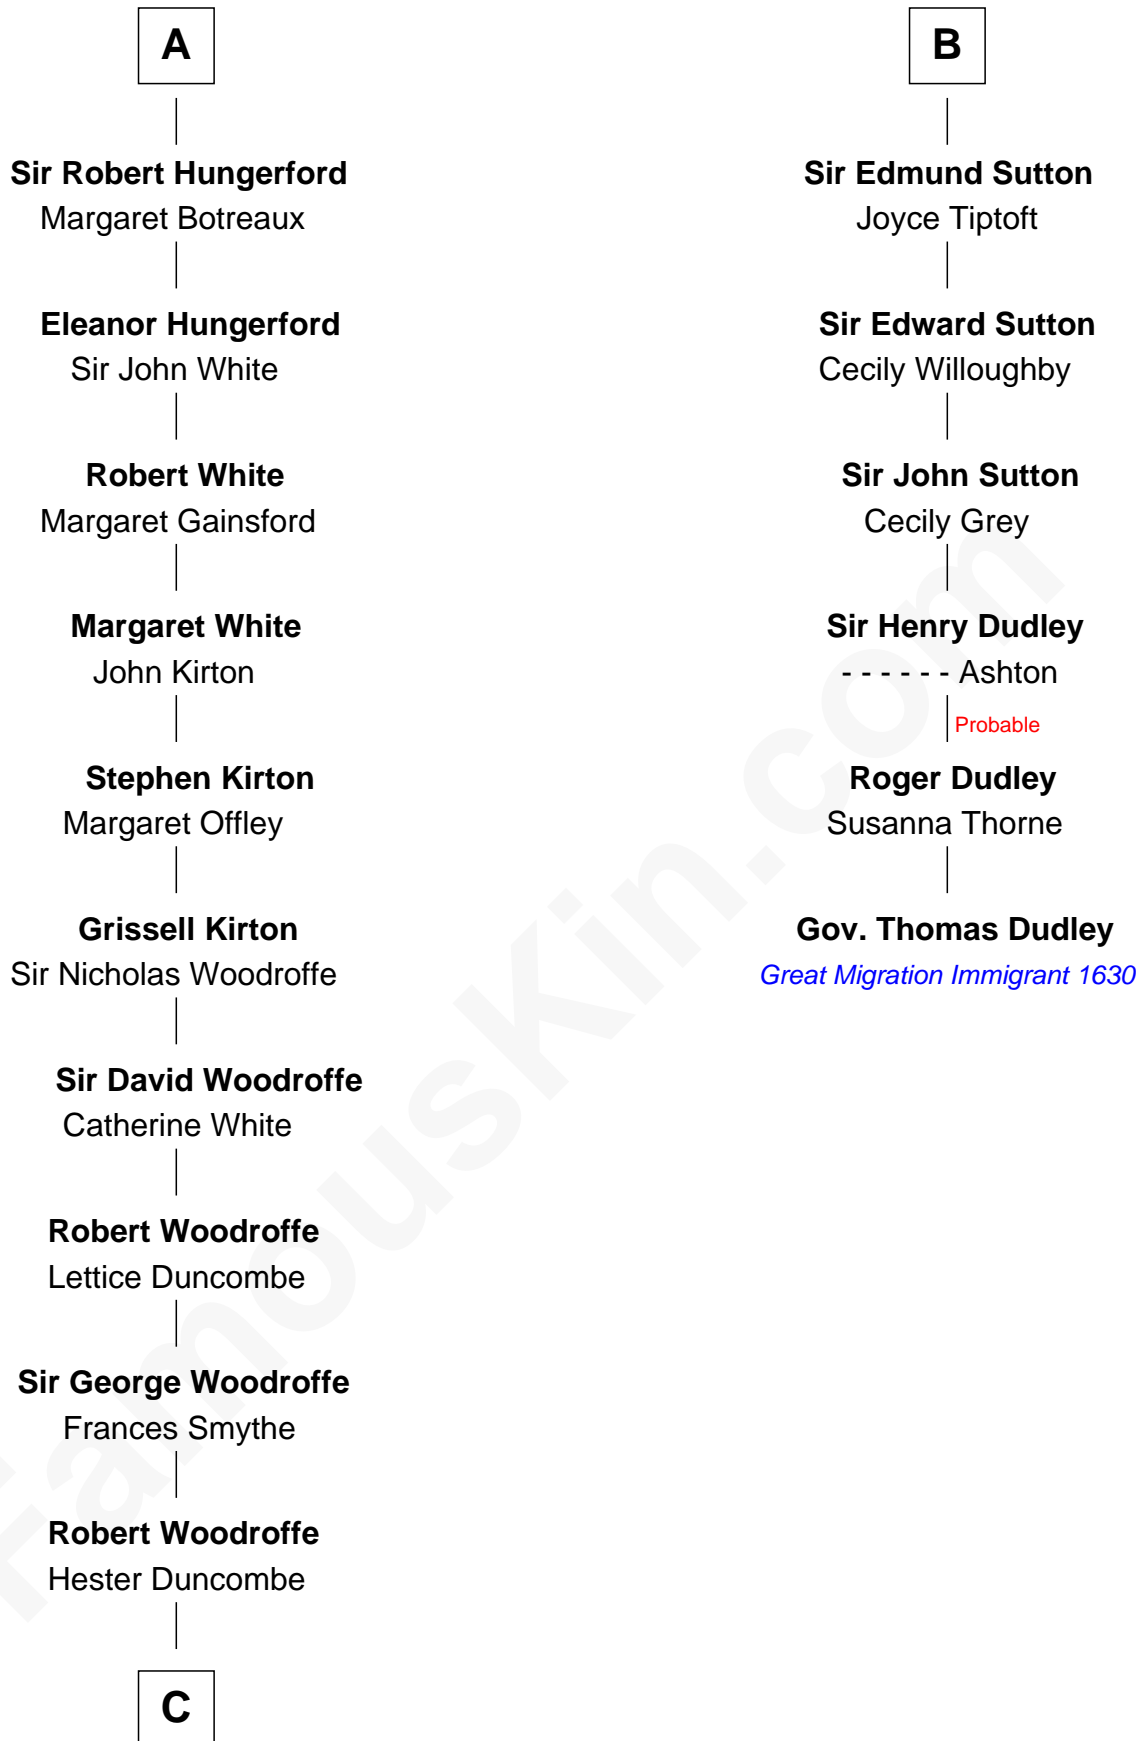

FamousKin.com

Relationship Chart of

Guillermo Billinghurst

31st President of Peru

12th cousin 9 times removed of

Gov. Thomas Dudley

(1576 - 1653) Great Migration Immigrant 1630

C

Lettice Woodroffe

William Billinghurst

Rev. William Billinghurst

Catharine Bellas

Robert Billinghurst

Maria Francisca Agrelo

Guillermo Eugenio Billinghurst

Belisaria Angulo