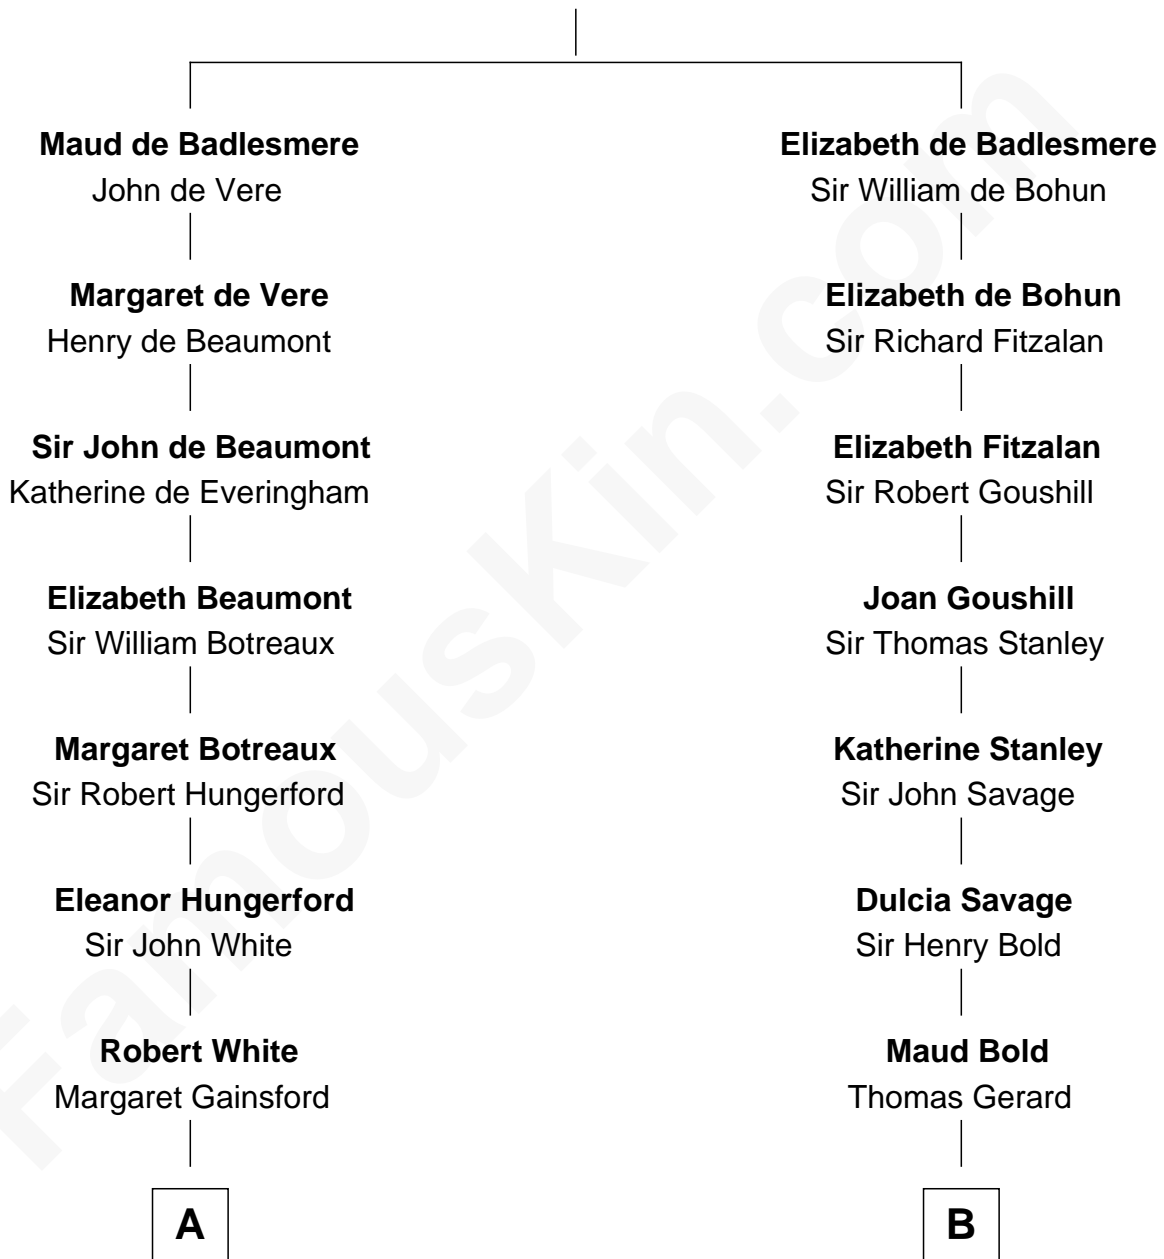

FamousKin.com Relationship Chart of

Guillermo Billinghurst

31st President of Peru

13th cousin 5 times removed of

Richard Henry Lee

Signer of the Declaration of Independence

Bartholomew de Badlesmere

Margaret de Clare

C

Guillermo Eugenio Billinghurst

Belisaria Angulo

Guillermo Billinghurst

31st President of Peru

FamousKin.com