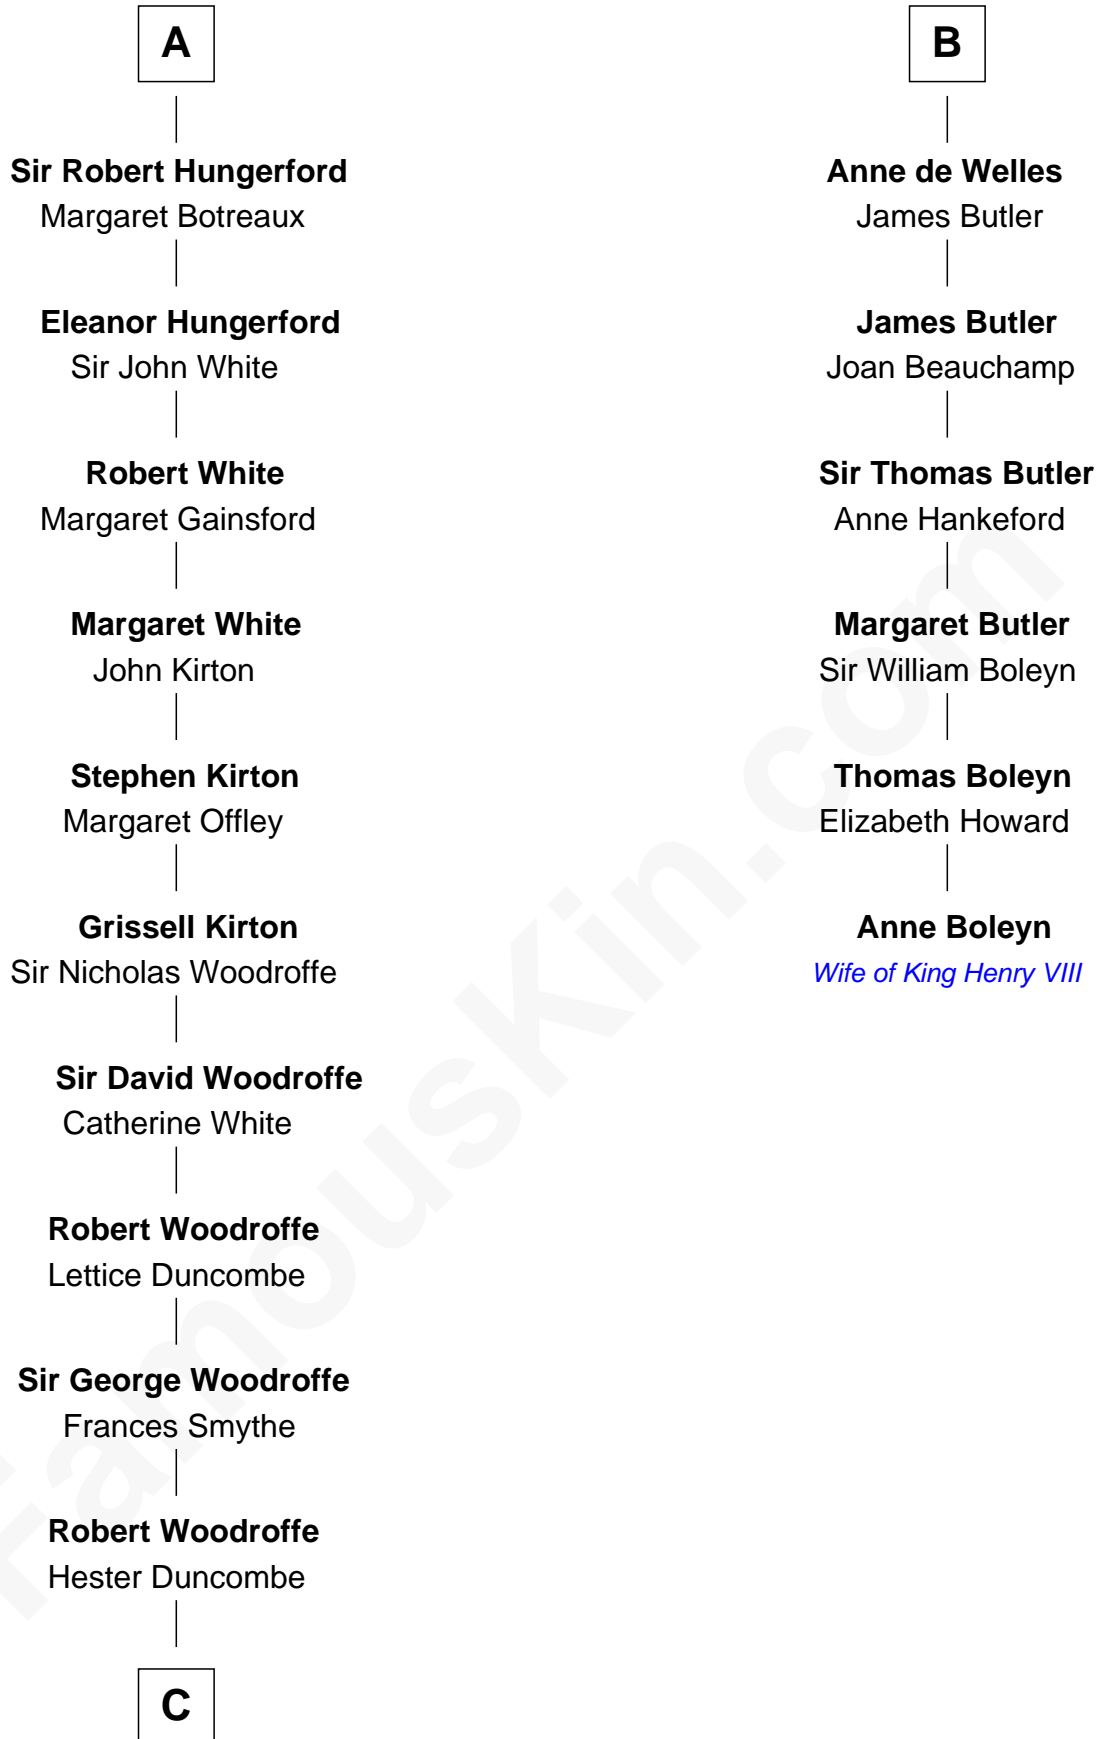

**FamousKin.com**  
**Relationship Chart of**  
**Guillermo Billinghurst**  
*31st President of Peru*

12th cousin 9 times removed of

**Anne Boleyn**  
*2nd Wife of King Henry VIII*

**C**

**Lettice Woodroffe**

William Billinghurst

**Rev. William Billinghurst**

Catharine Bellas

**Robert Billinghurst**

Maria Francisca Agrelo

**Guillermo Eugenio Billinghurst**

Belisaria Angulo

**Guillermo Billinghurst**

*31st President of Peru*

FamousKin.com