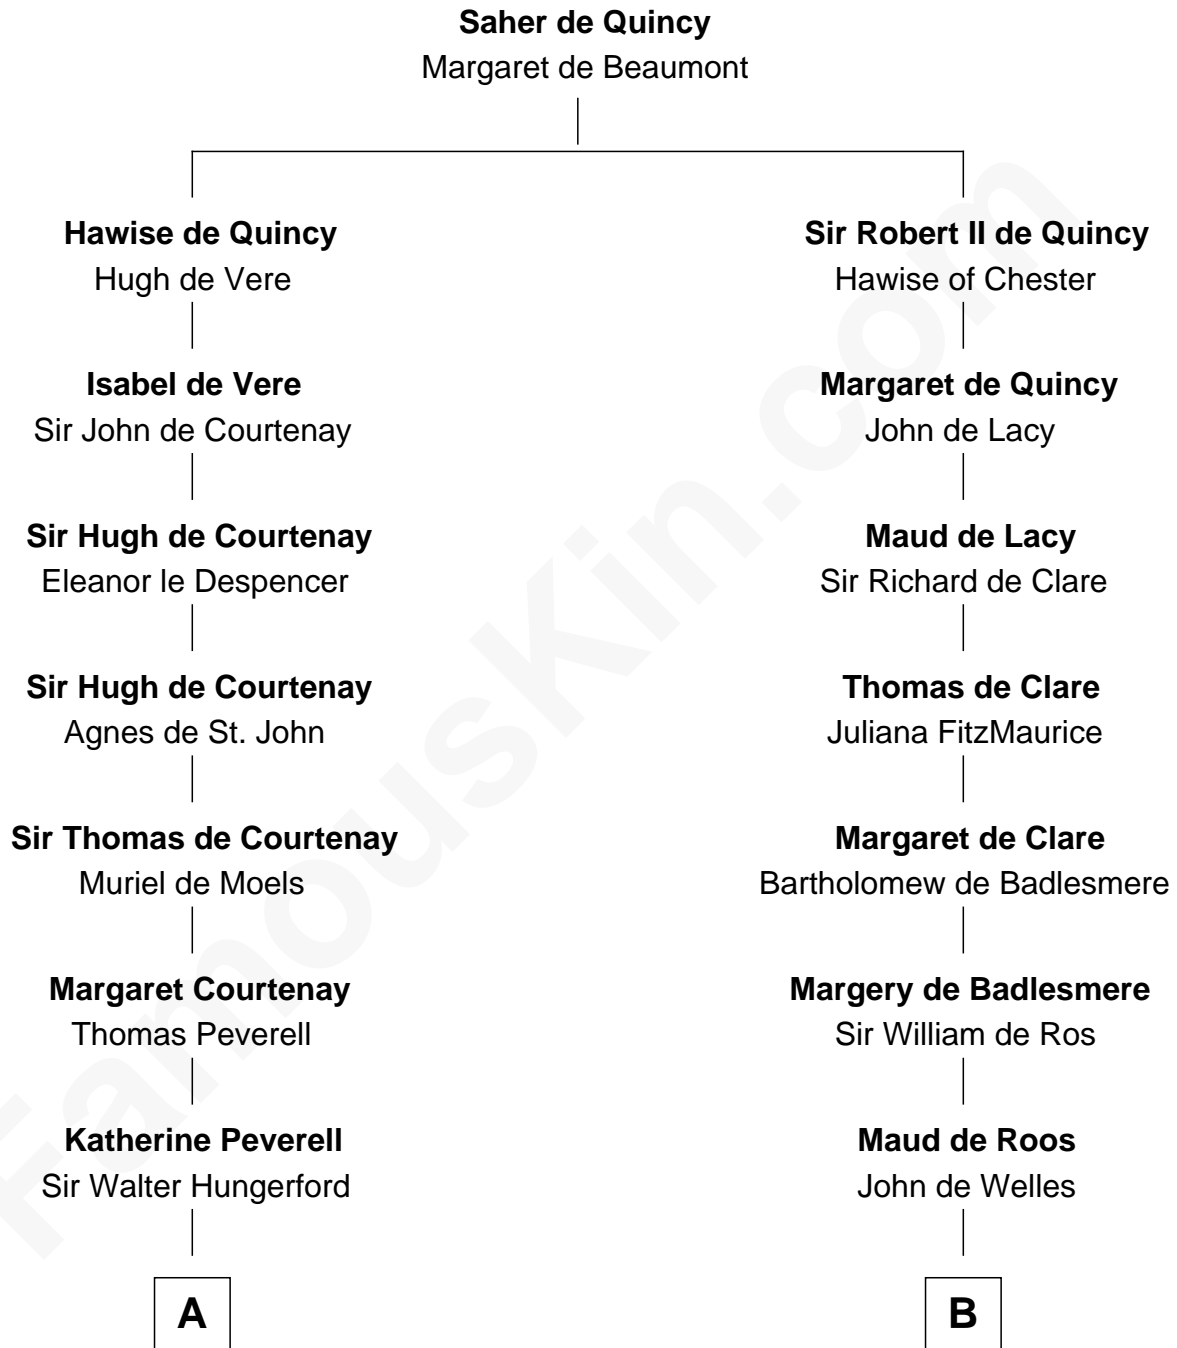

**FamousKin.com**  
**Relationship Chart of**  
**Guillermo Billinghurst**  
*31st President of Peru*

12th cousin 9 times removed of

**Anne Boleyn**  
*2nd Wife of King Henry VIII*

**C**

**Lettice Woodroffe**

William Billinghurst

**Rev. William Billinghurst**

Catharine Bellas

**Robert Billinghurst**

Maria Francisca Agrelo

**Guillermo Eugenio Billinghurst**

Belisaria Angulo

**Guillermo Billinghurst**

*31st President of Peru*

FamousKin.com