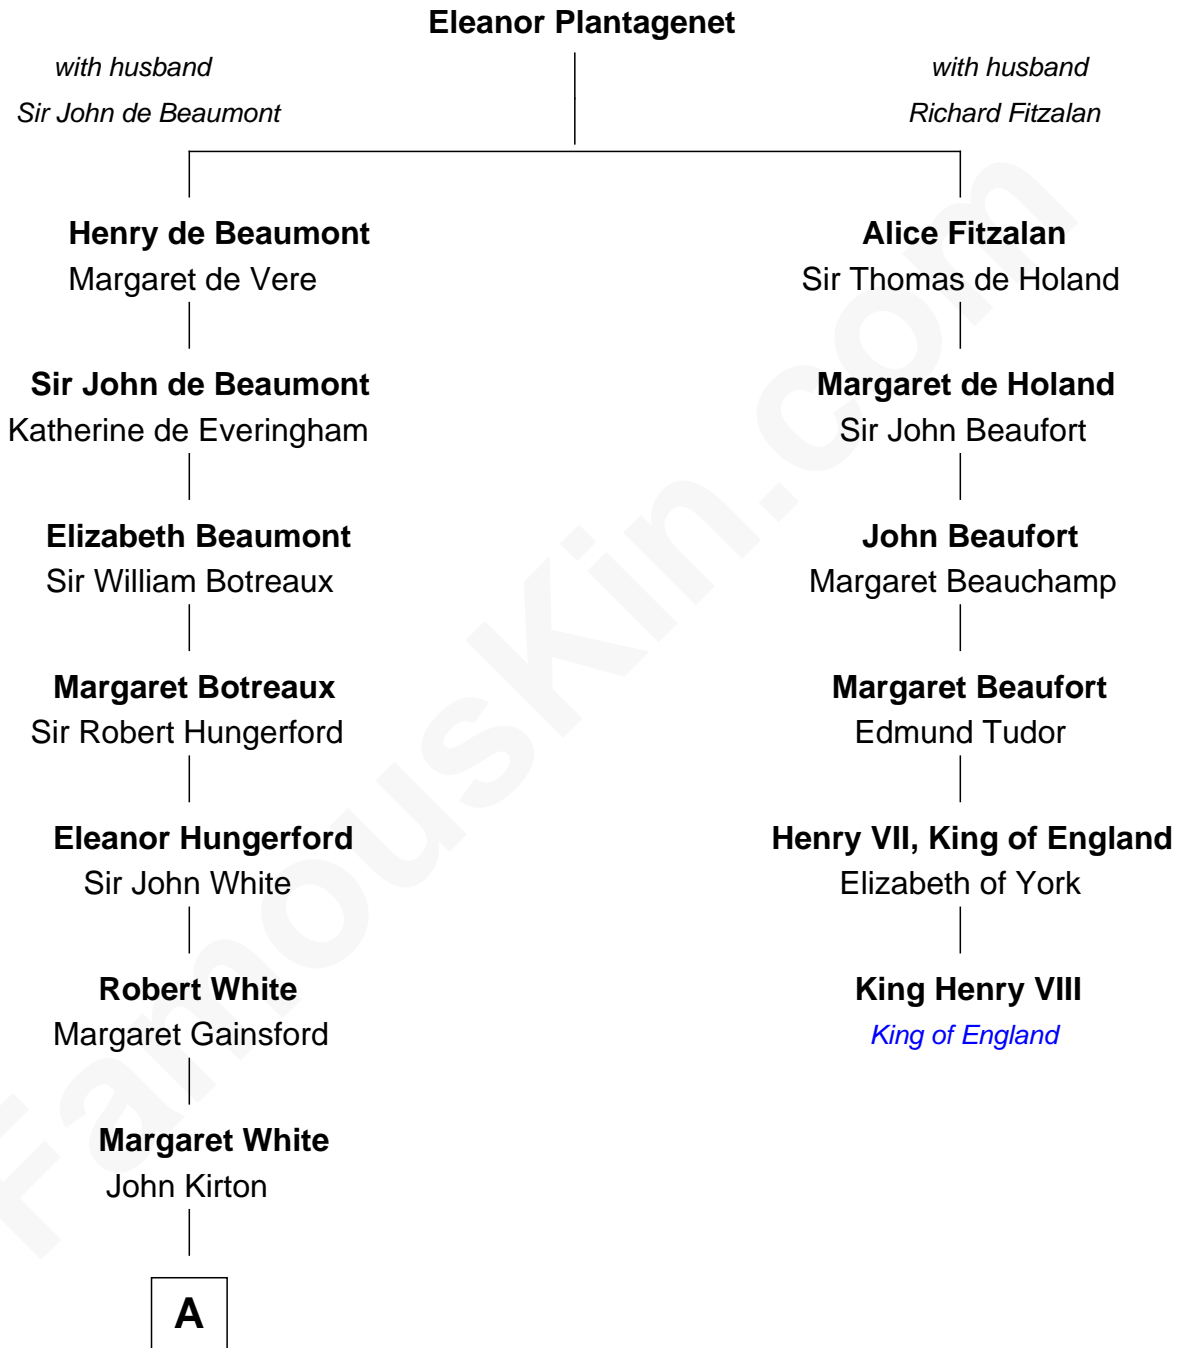

FamousKin.com
Relationship Chart of
Guillermo Billinghurst
31st President of Peru

5th cousin 12 times removed of
King Henry VIII
King of England

A

Stephen Kirton

Margaret Offley

Grissell Kirton

Sir Nicholas Woodroffe

Sir David Woodroffe

Catherine White

Robert Woodroffe

Lettice Duncombe

Sir George Woodroffe

Frances Smythe

Robert Woodroffe

Hester Duncombe