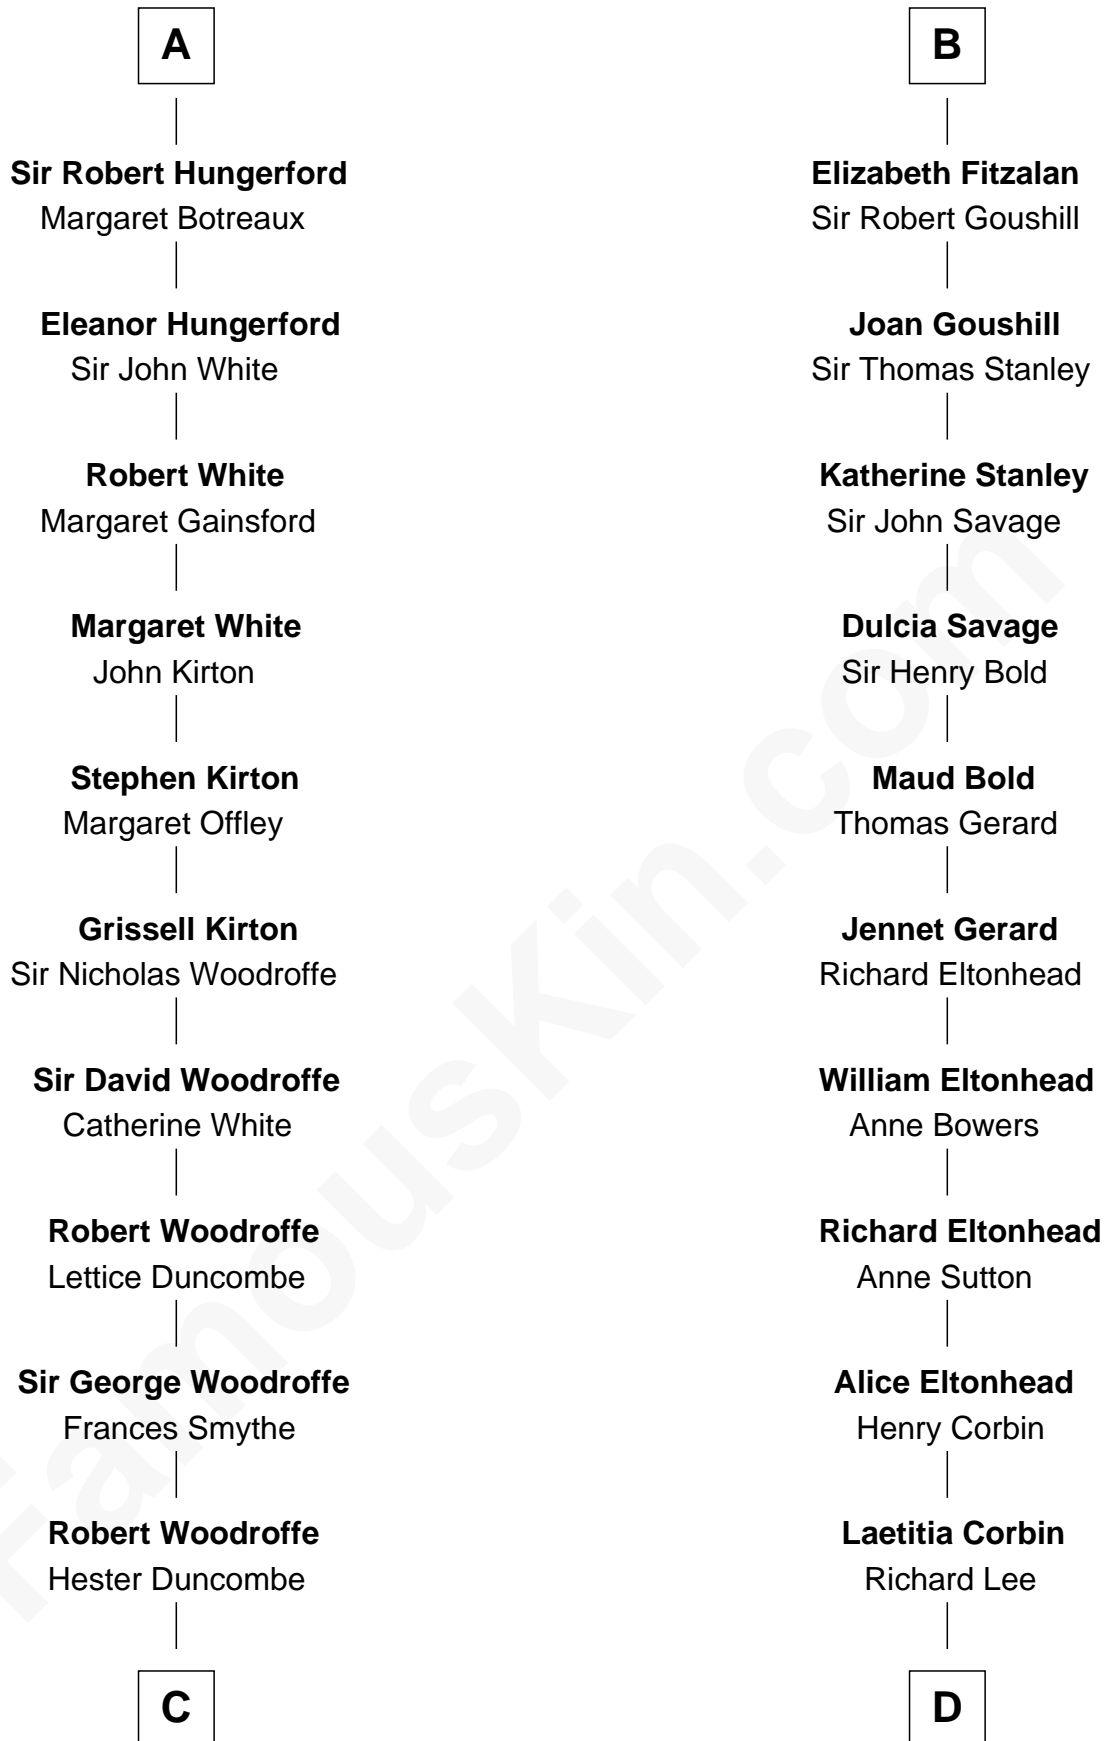

FamousKin.com

Relationship Chart of

Guillermo Billinghurst

31st President of Peru

18th cousin 3 times removed of

Francis Lightfoot Lee

Signer of the Declaration of Independence

C

Lettice Woodroffe
William Billinghurst

Rev. William Billinghurst
Catharine Bellas

Robert Billinghurst
Maria Francisca Agrelo

Guillermo Eugenio Billinghurst
Belisaria Angulo

Guillermo Billinghurst
31st President of Peru