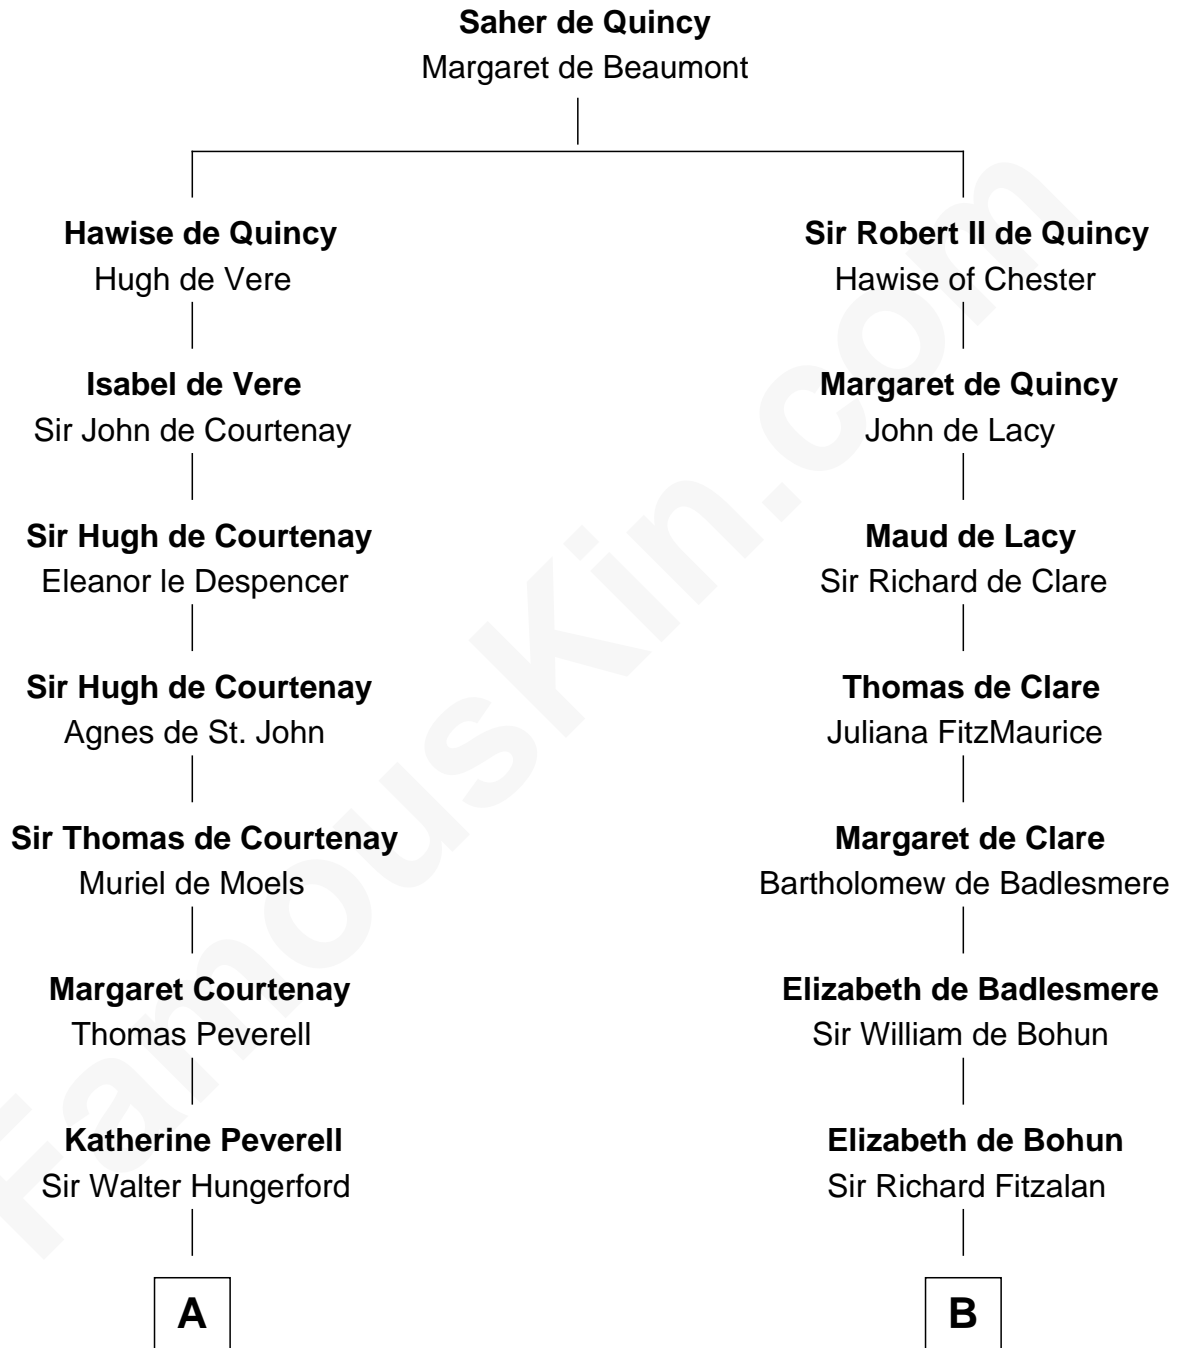

FamousKin.com

Relationship Chart of

Guillermo Billinghurst

31st President of Peru

18th cousin 3 times removed of

Francis Lightfoot Lee

Signer of the Declaration of Independence

C

Lettice Woodroffe
William Billinghurst

Rev. William Billinghurst
Catharine Bellas

Robert Billinghurst
Maria Francisca Agrelo

Guillermo Eugenio Billinghurst
Belisaria Angulo

Guillermo Billinghurst
31st President of Peru

D

Gov. Thomas Lee
Hannah Ludwell

Francis Lightfoot Lee
Signer of Declaration of Independence

FamousKin.com