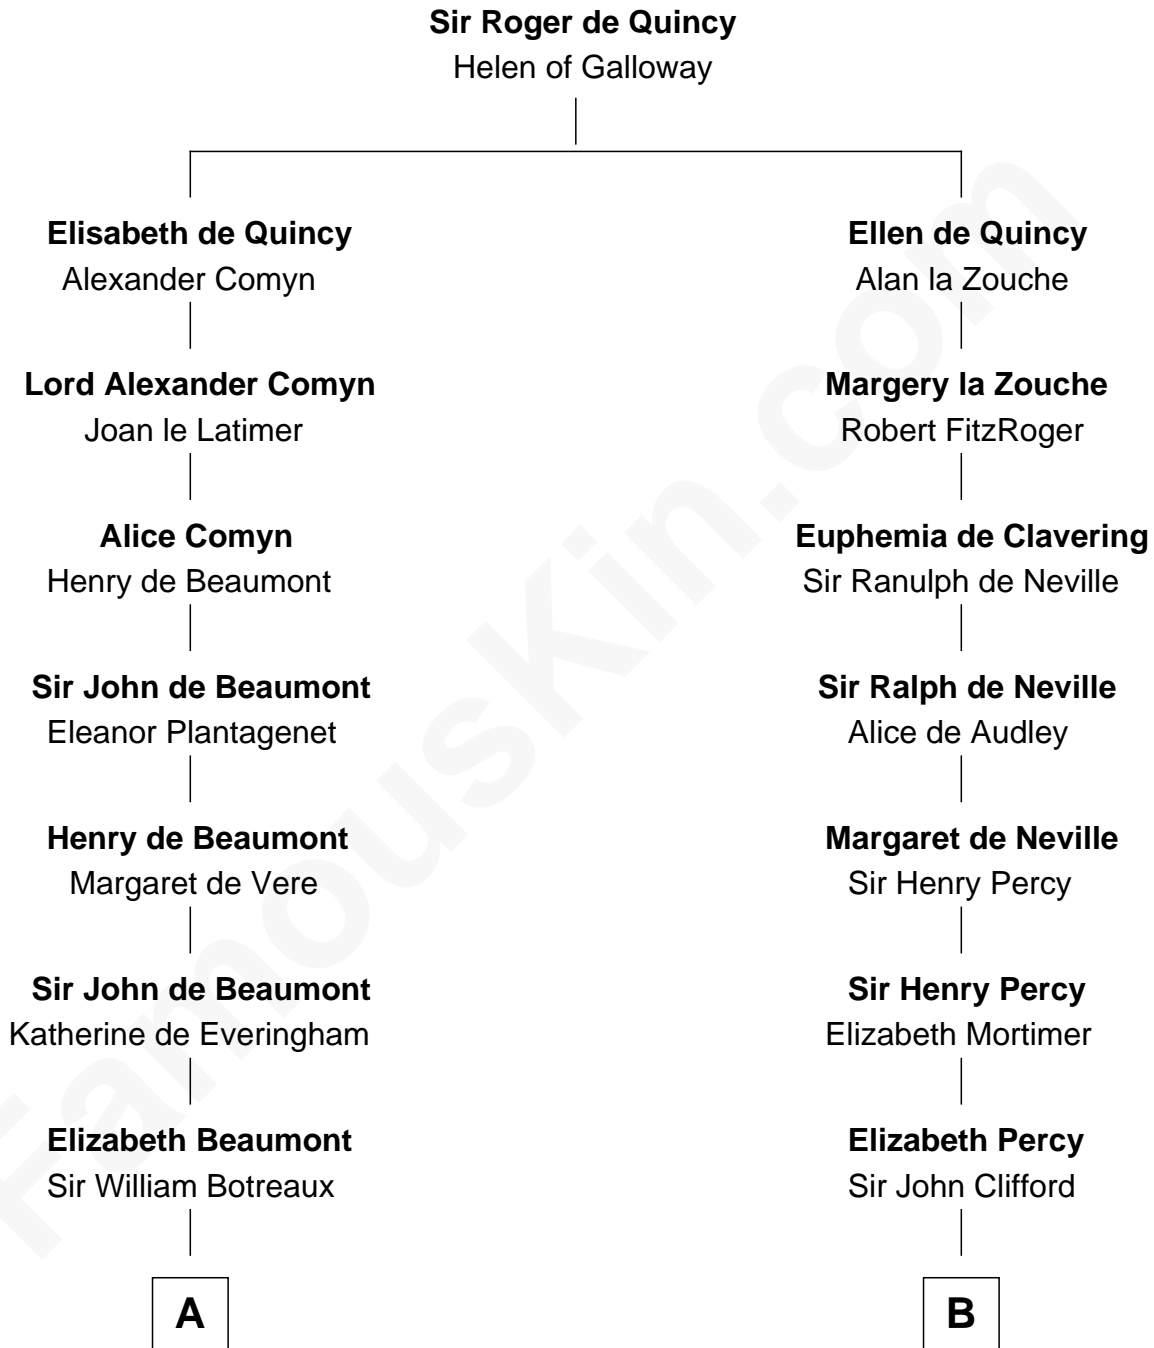

## Relationship Chart of

### Guillermo Billinghurst

31st President of Peru

10th cousin 11 times removed of

**Jane Seymour**

3rd Wife of King Henry VIII

**C**

**Lettice Woodroffe**

William Billinghurst