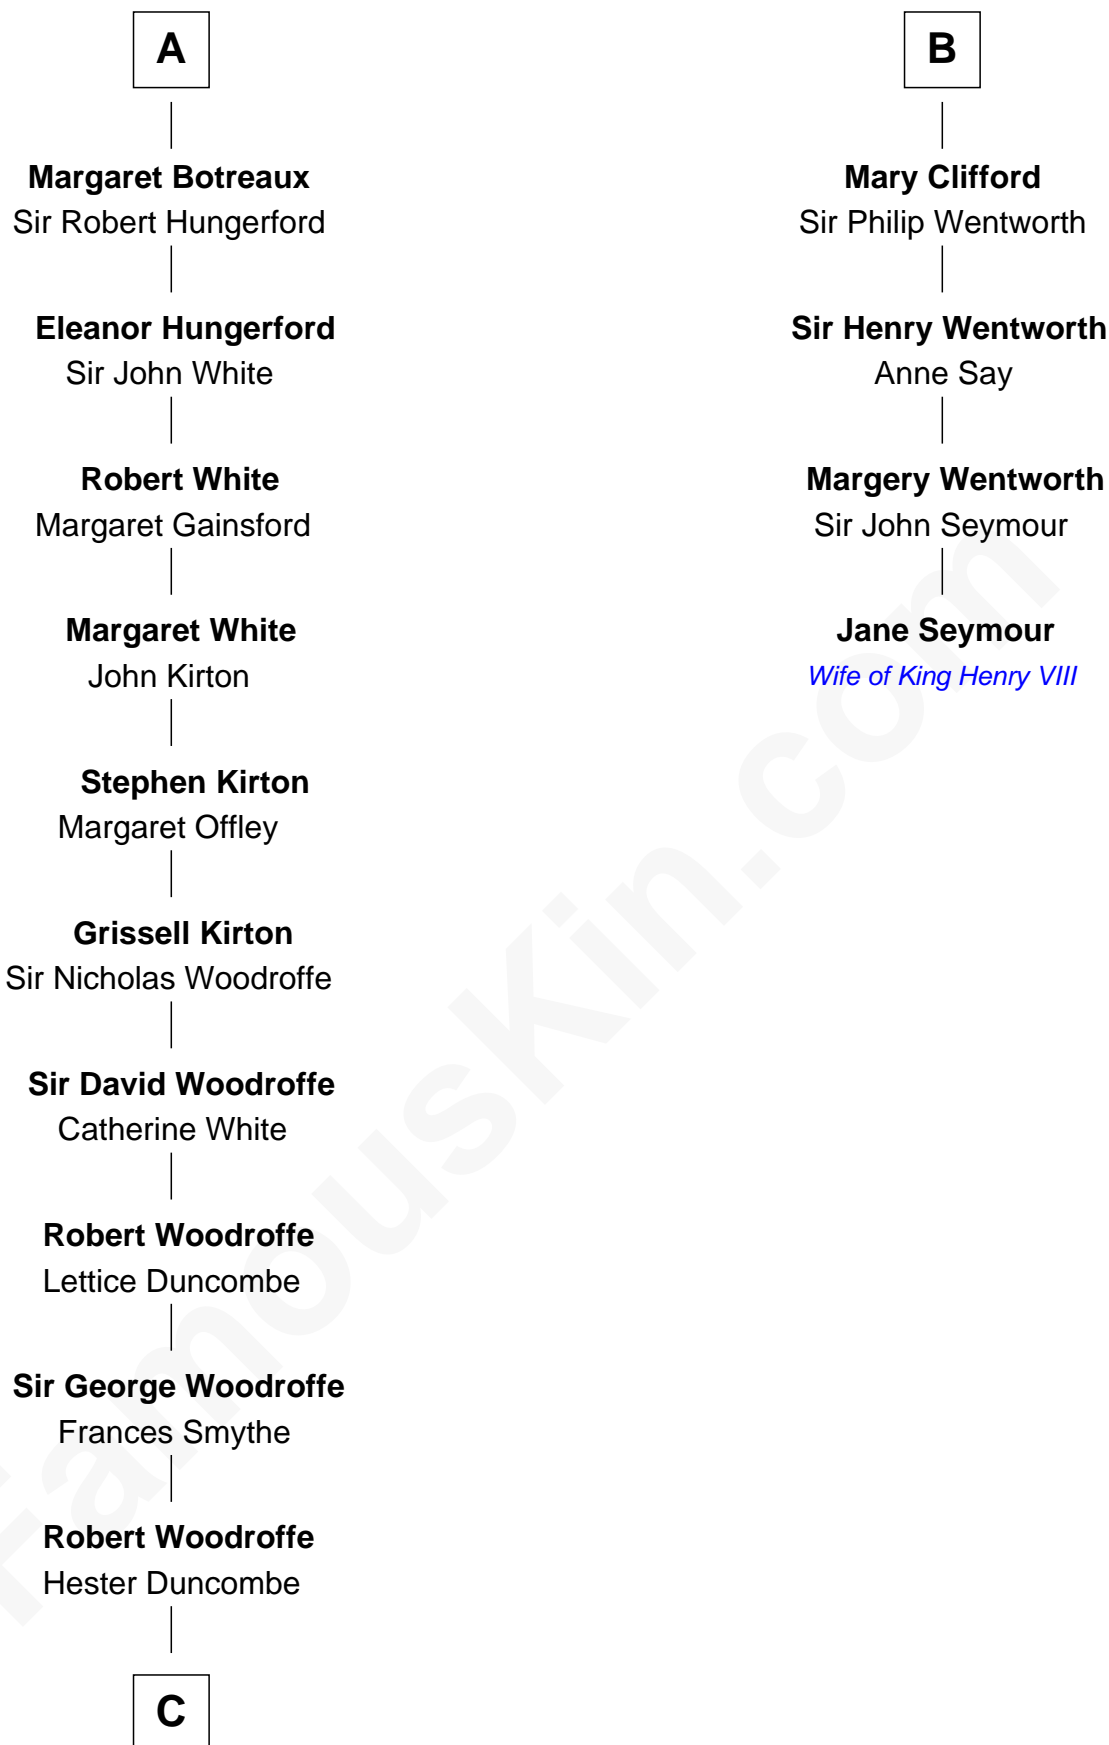

## Relationship Chart of

### Guillermo Billinghurst

31st President of Peru

10th cousin 11 times removed of

**Jane Seymour**

3rd Wife of King Henry VIII

**C**

**Lettice Woodroffe**

William Billinghurst

**Rev. William Billinghurst**

Catharine Bellas

**Robert Billinghurst**

Maria Francisca Agrelo

**Guillermo Eugenio Billinghurst**

Belisaria Angulo

**Guillermo Billinghurst**

*31st President of Peru*