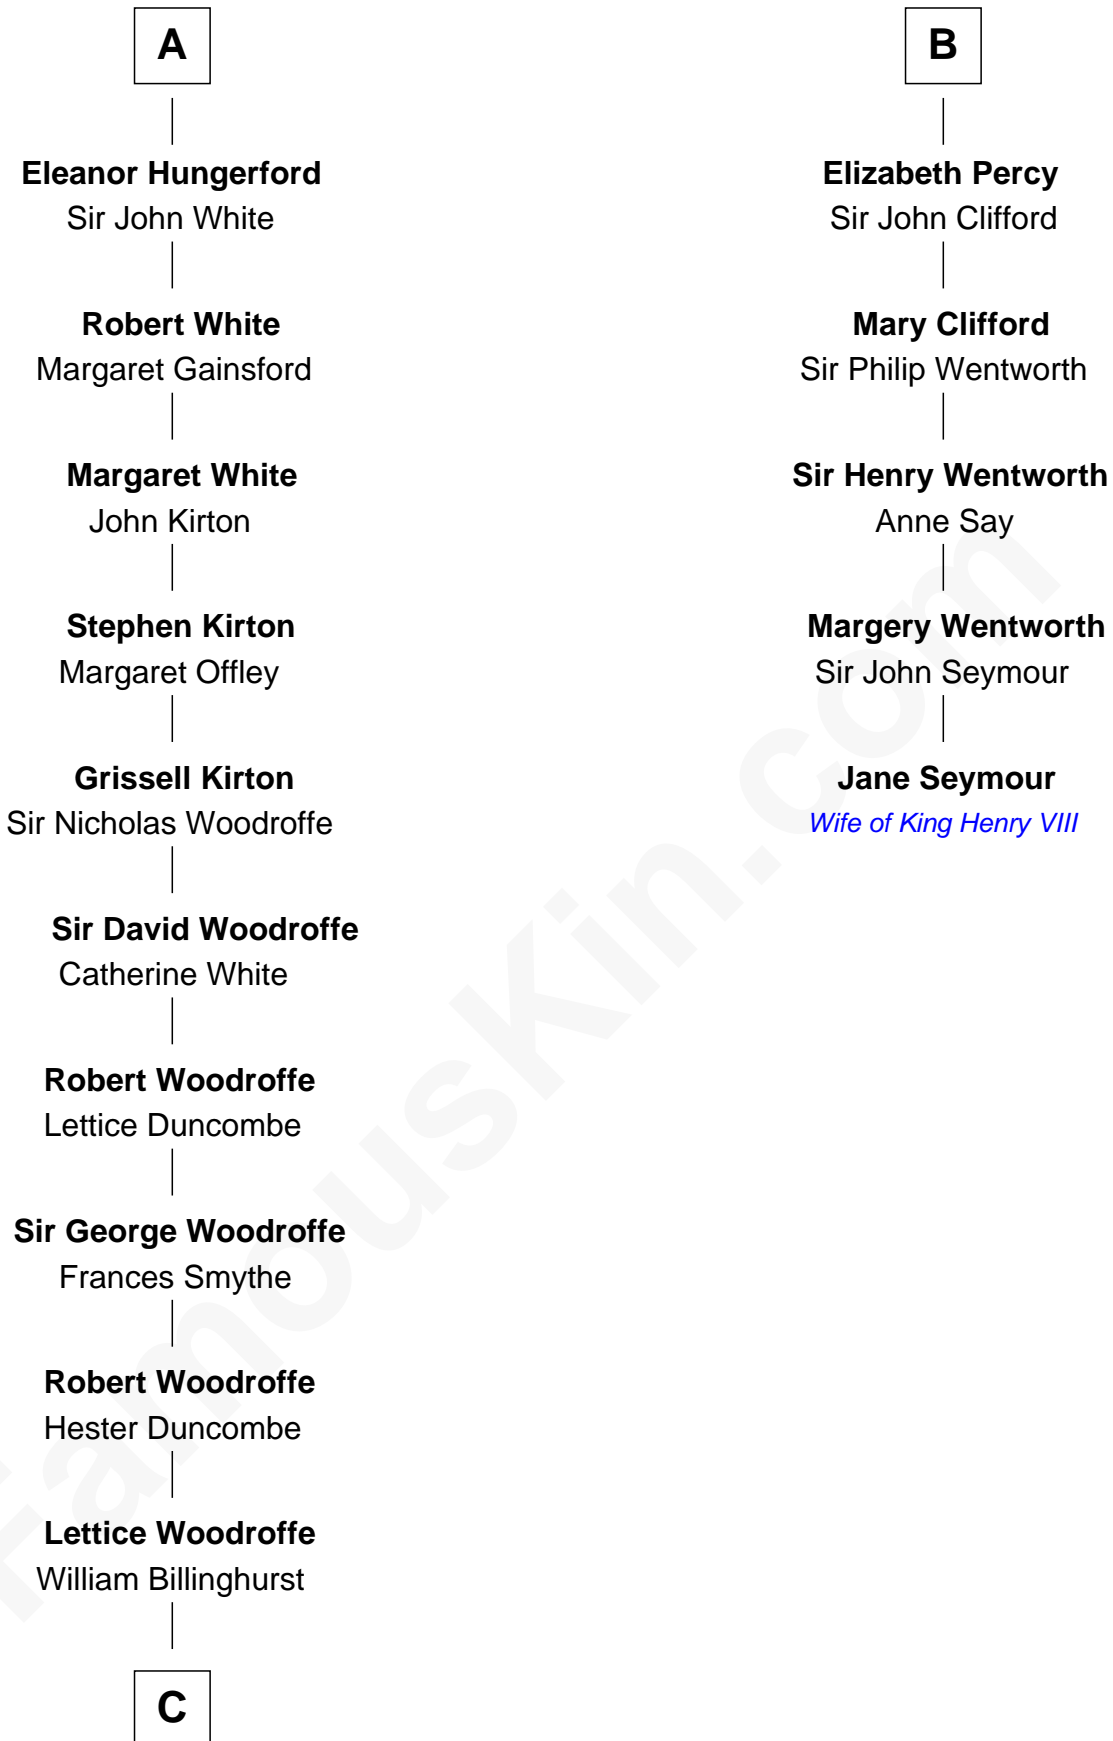

FamousKin.com

Relationship Chart of

Guillermo Billinghurst

31st President of Peru

11th cousin 9 times removed of

Jane Seymour

3rd Wife of King Henry VIII

John de Brienne
Berenguela of Leon

31st President of Peru

FamousKin.com