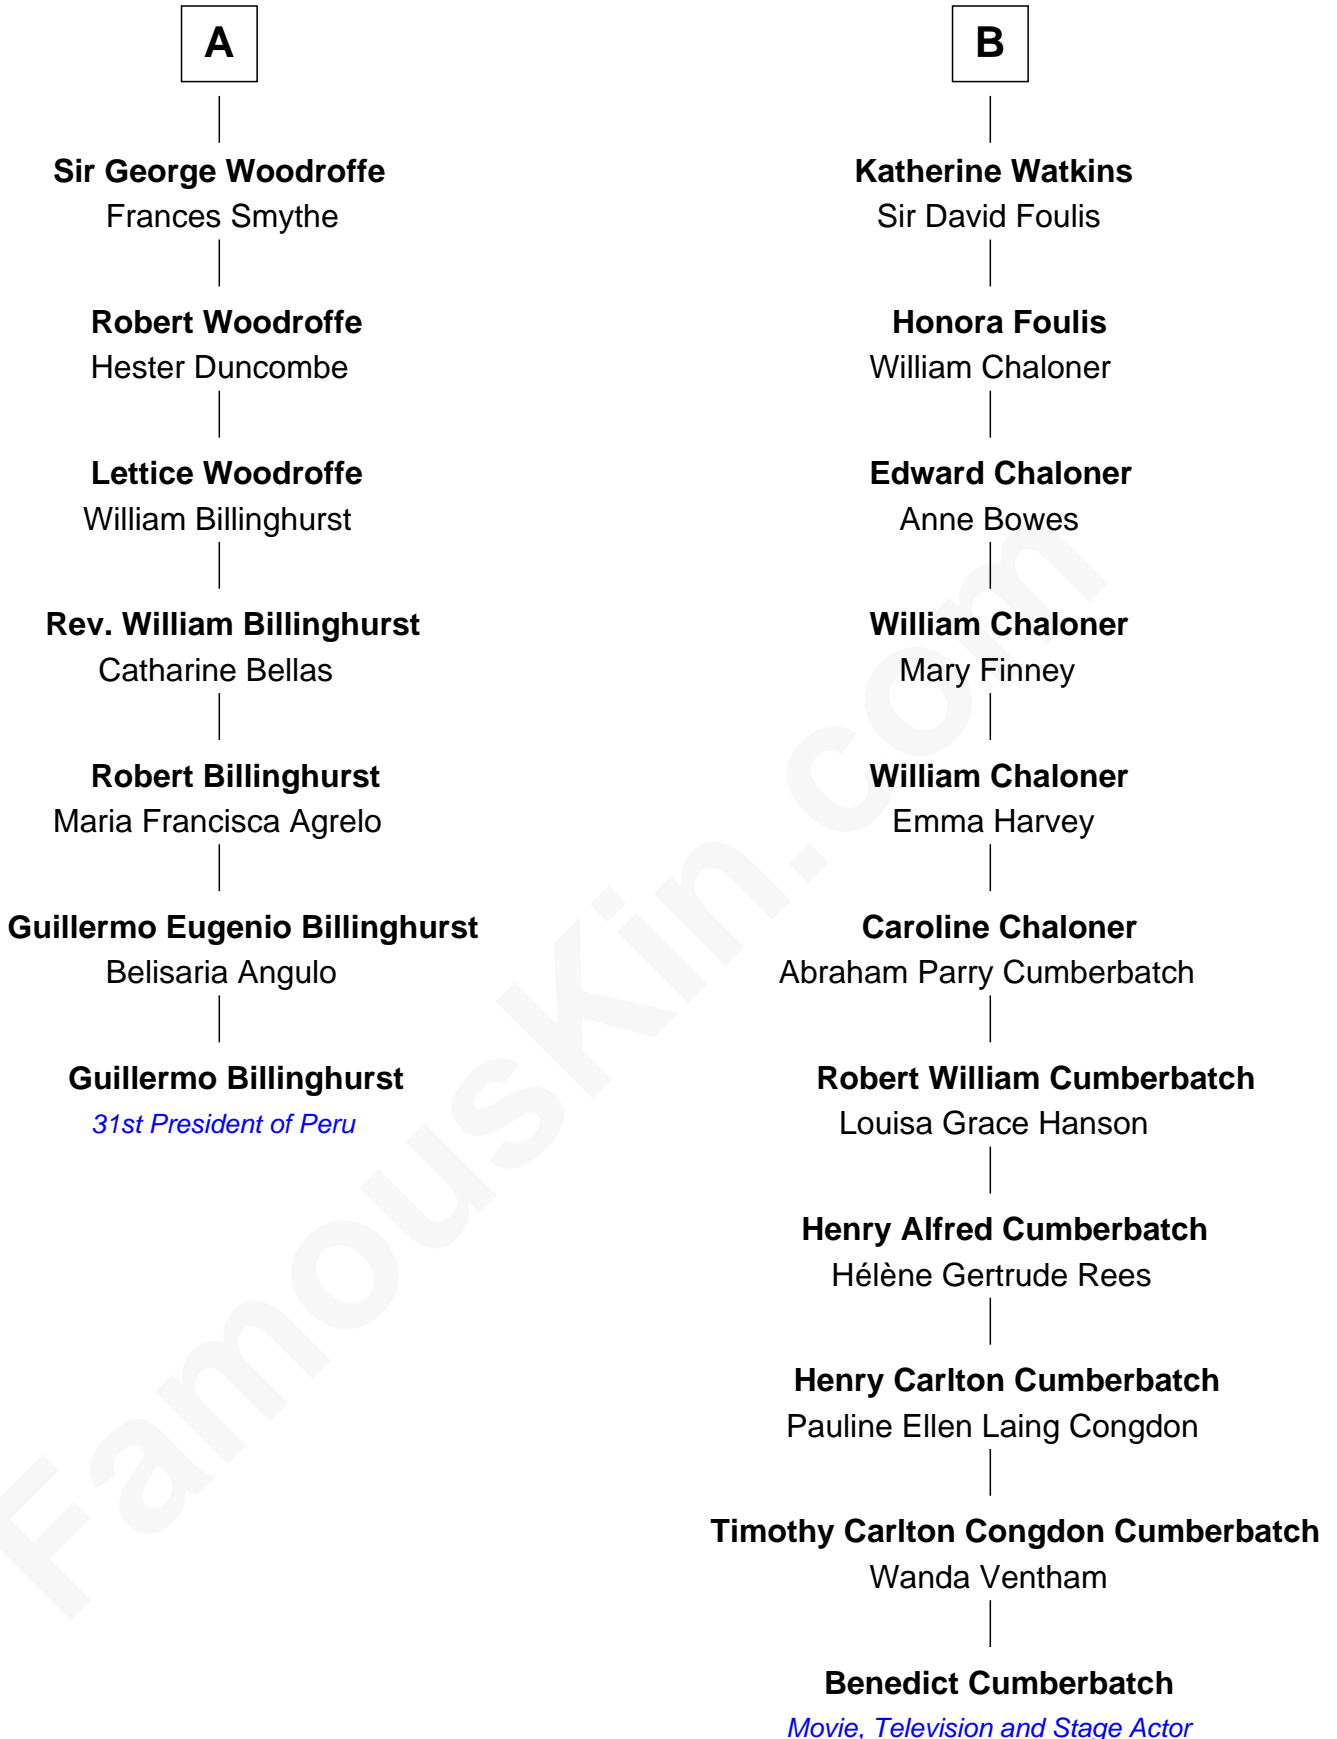

FamousKin.com Relationship Chart of

Guillermo Billinghurst

31st President of Peru

13th cousin 4 times removed of

Benedict Cumberbatch

Movie, Television and Stage Actor

Sir Robert Hungerford

Margaret Botreaux

Benedict Cumberbatch photo by [Gage Skidmore](#) (CC BY-SA 2.0)