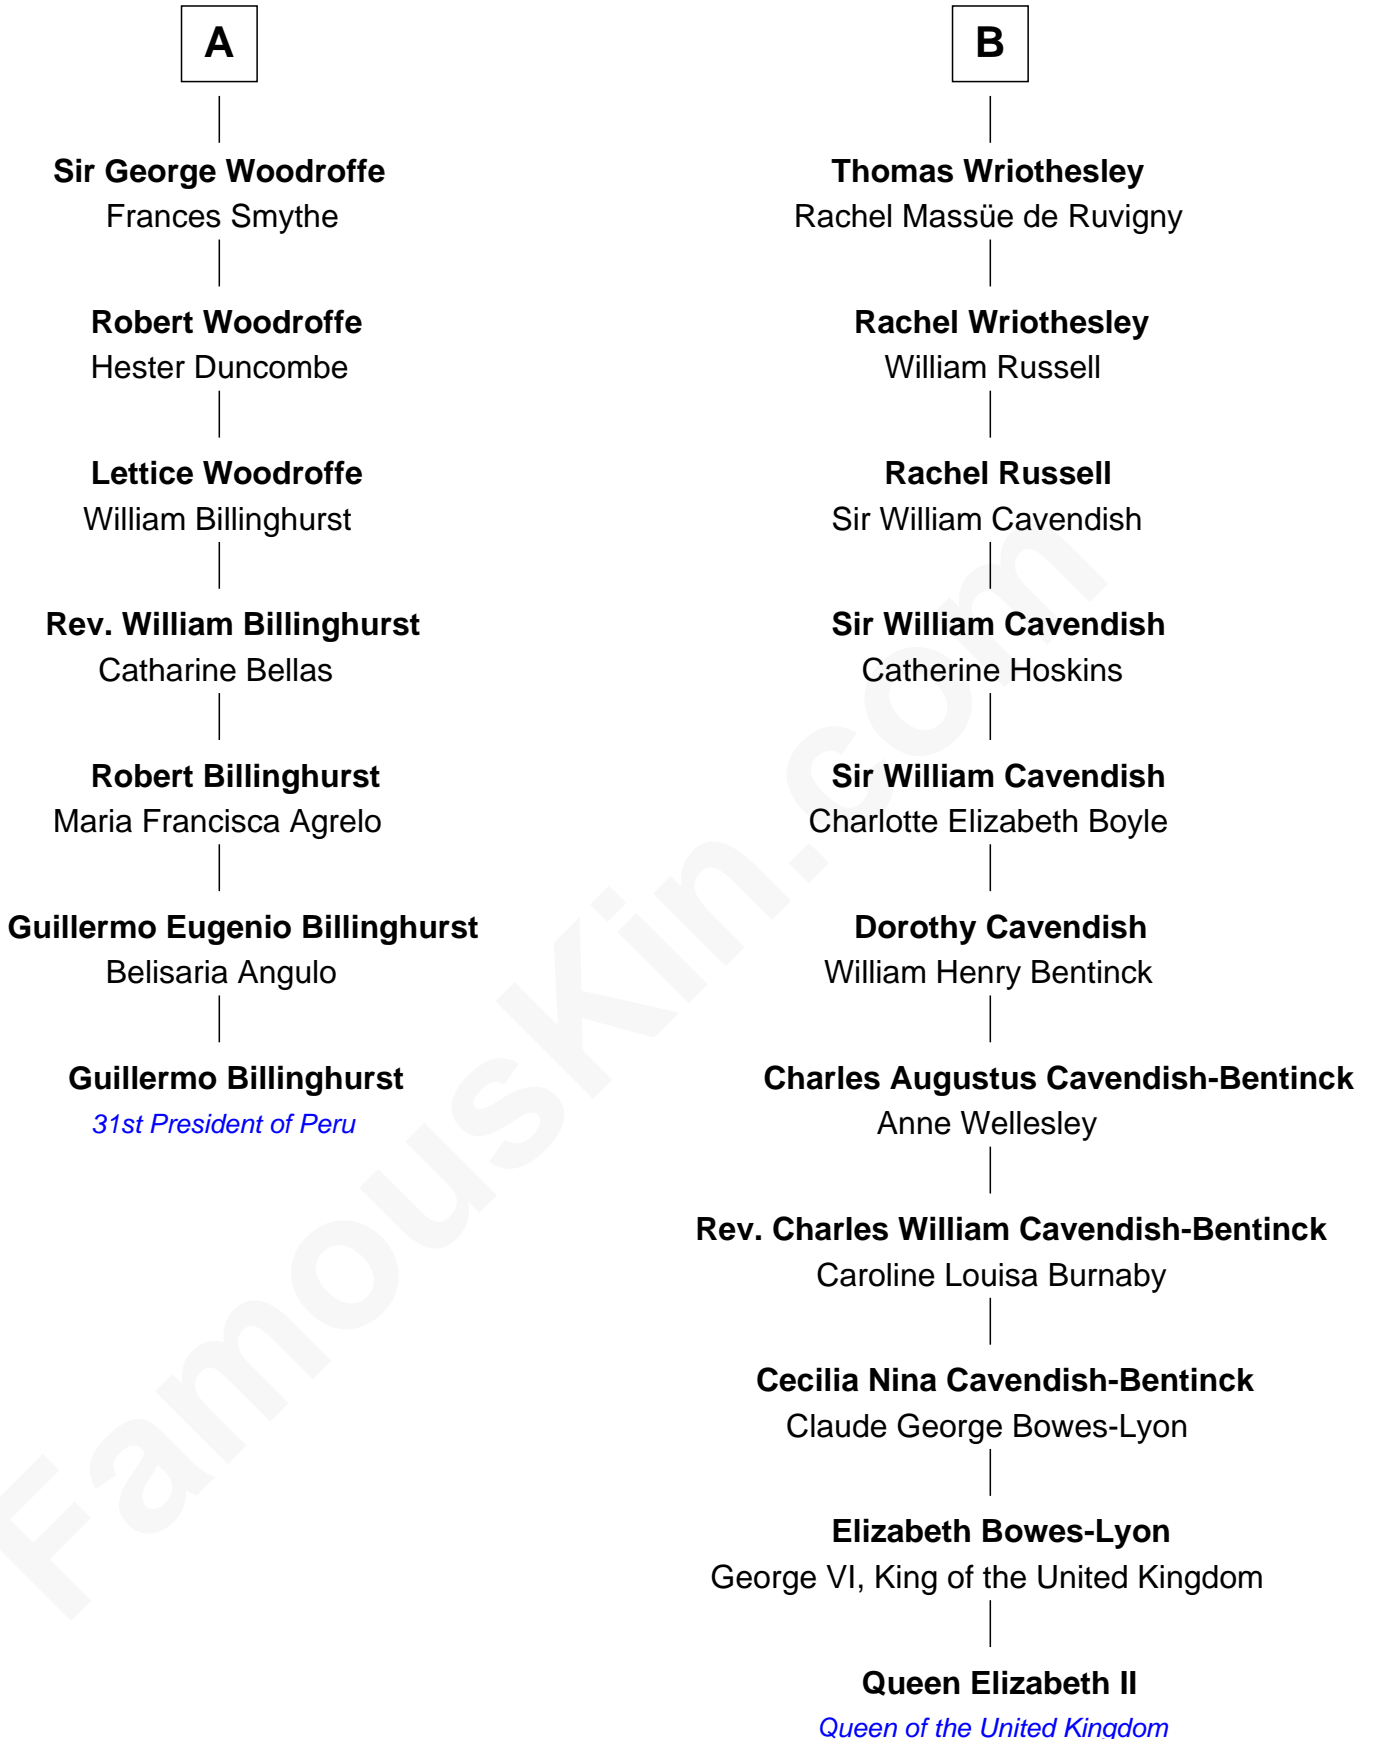

# FamousKin.com Relationship Chart of

**Guillermo Billinghurst**

*31st President of Peru*

13th cousin 4 times removed of

**Queen Elizabeth II**

*Queen of the United Kingdom*

**Sir Robert Hungerford**

Margaret Botreaux

Elizabeth II photo by [Eric Draper](#)