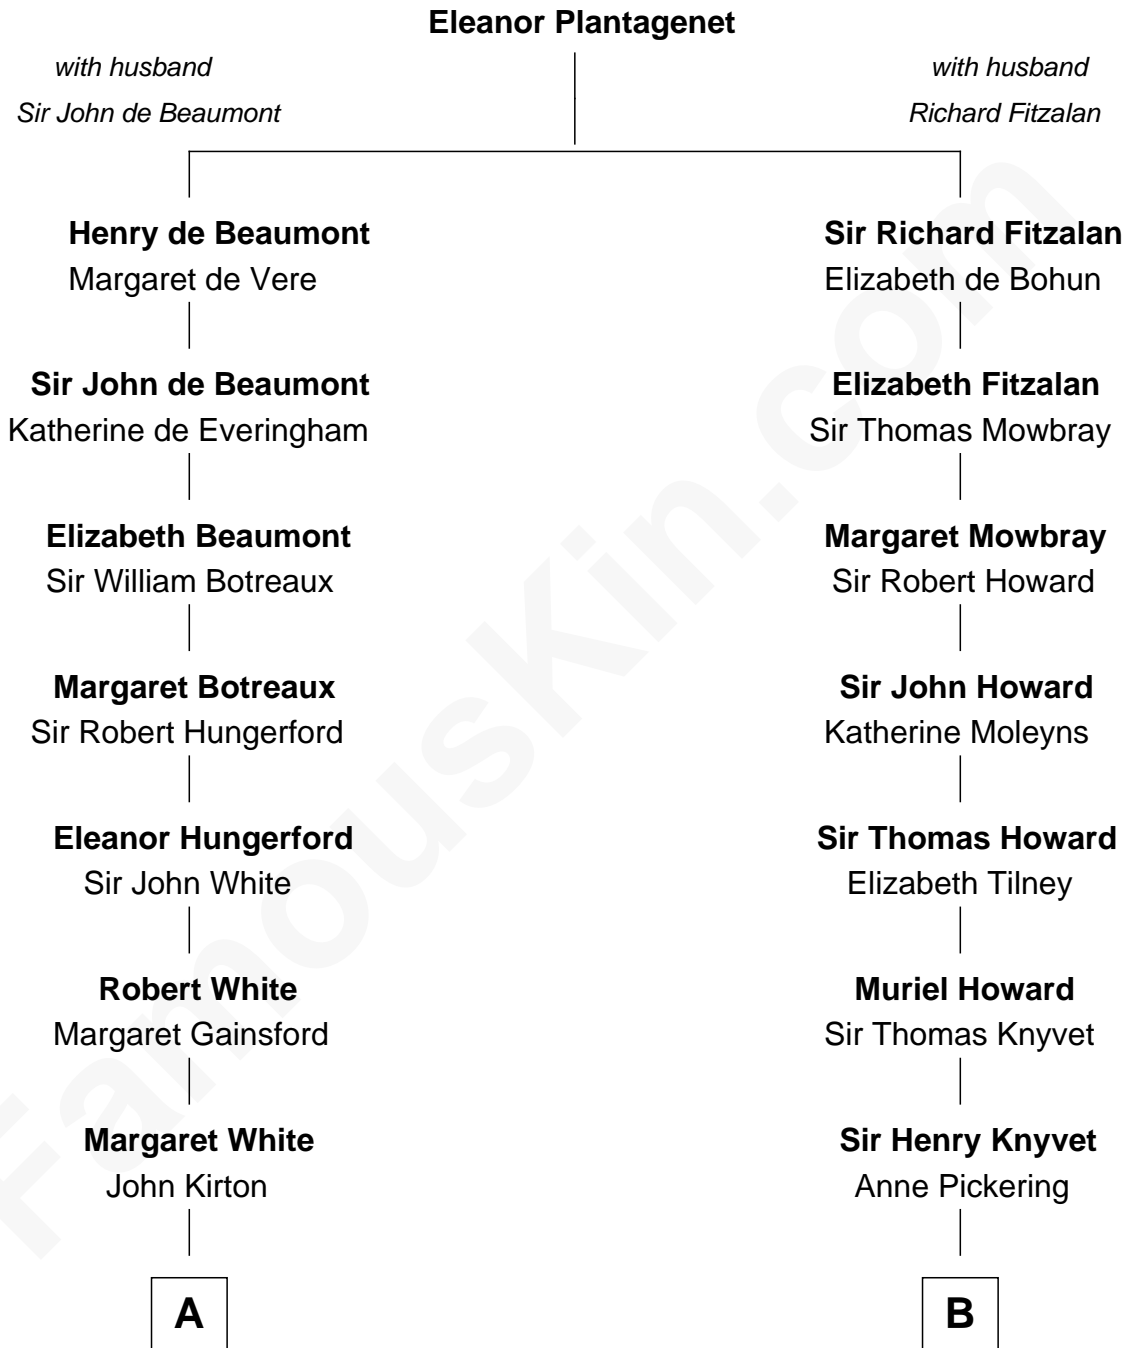

FamousKin.com
Relationship Chart of
Guillermo Billinghurst
31st President of Peru

17th cousin 2 times removed of
Tilda Swinton
Movie Actress

C

Mariora Beatrice Evelyn Rochfort Alers-Hankey

Alan Henry Campbell Swinton

Sir John Swinton

Judith Balfour Killen

Tilda Swinton

Movie Actress

FamousKin.com