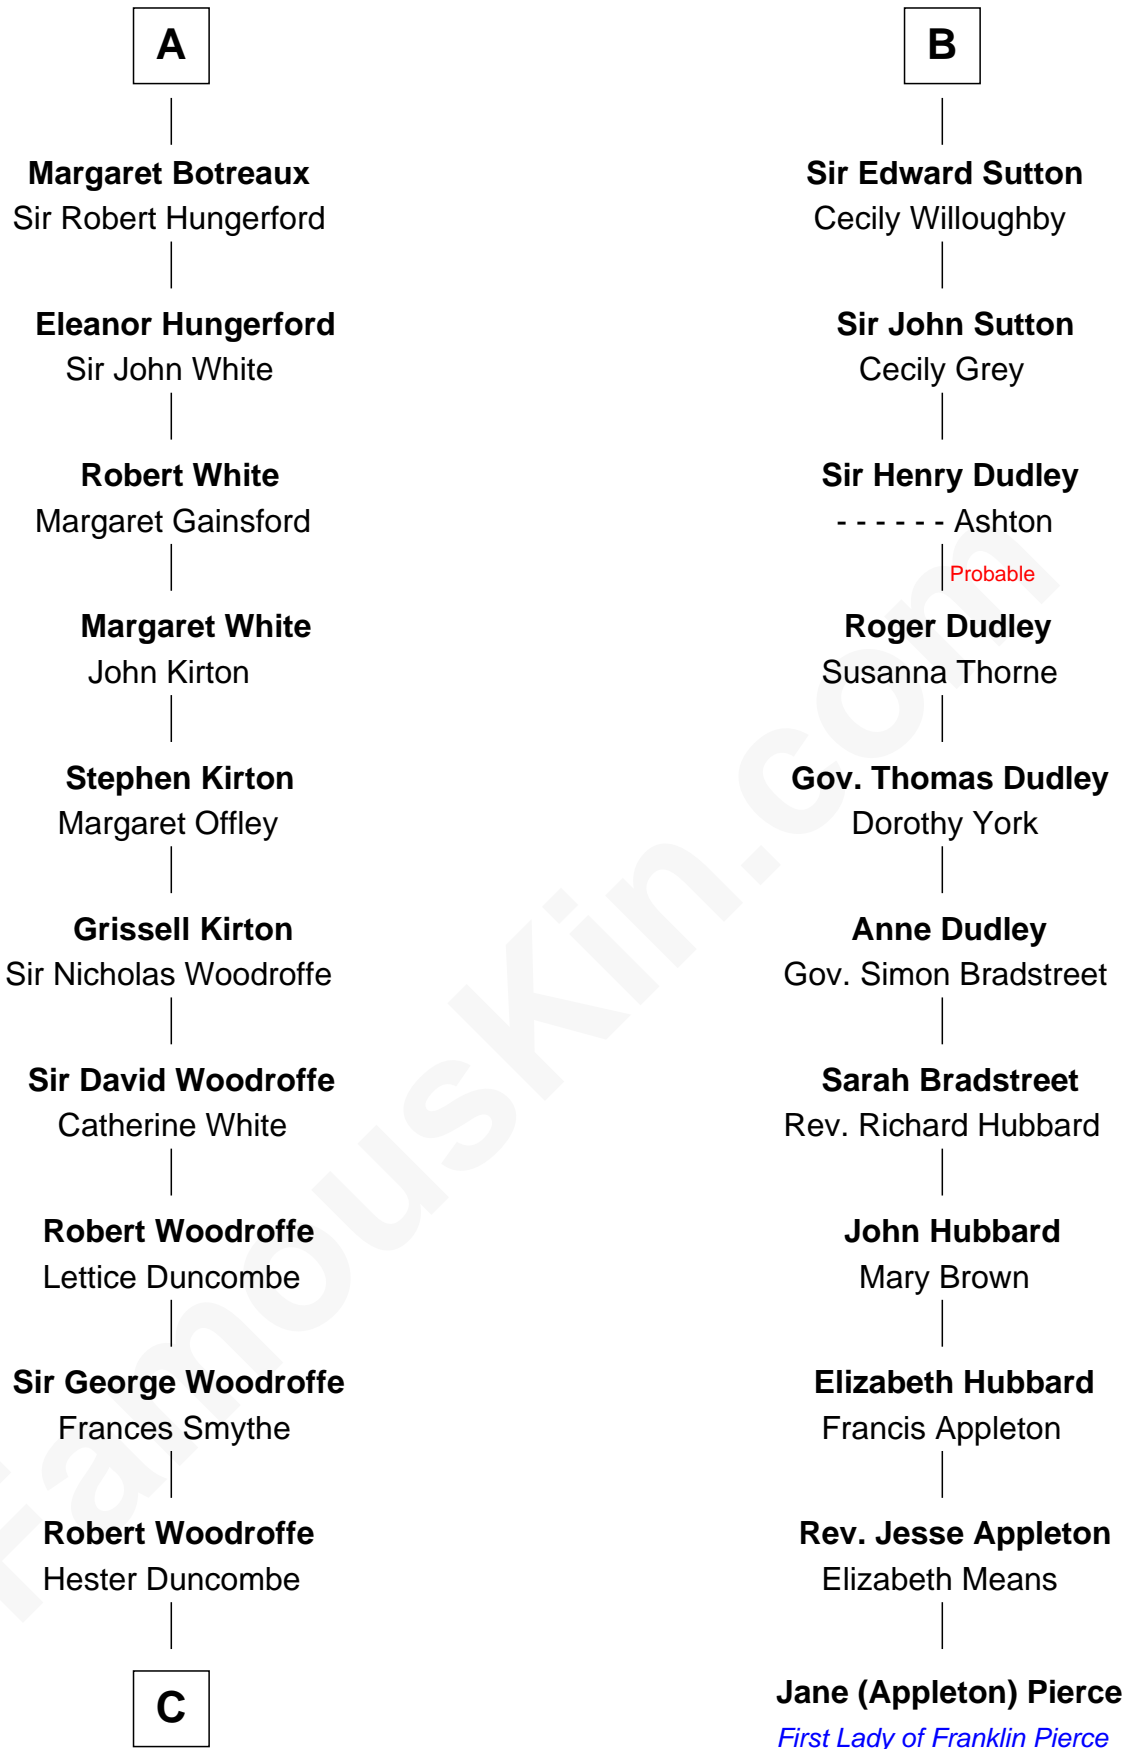

# FamousKin.com Relationship Chart of

**Guillermo Billinghurst**

*31st President of Peru*

17th cousin 4 times removed of

**Jane (Appleton) Pierce**

*First Lady of President Franklin Pierce*

**C**

**Lettice Woodroffe**

William Billinghurst

**Rev. William Billinghurst**

Catharine Bellas

**Robert Billinghurst**

Maria Francisca Agrelo

**Guillermo Eugenio Billinghurst**

Belisaria Angulo

**Guillermo Billinghurst**

*31st President of Peru*

FamousKin.com