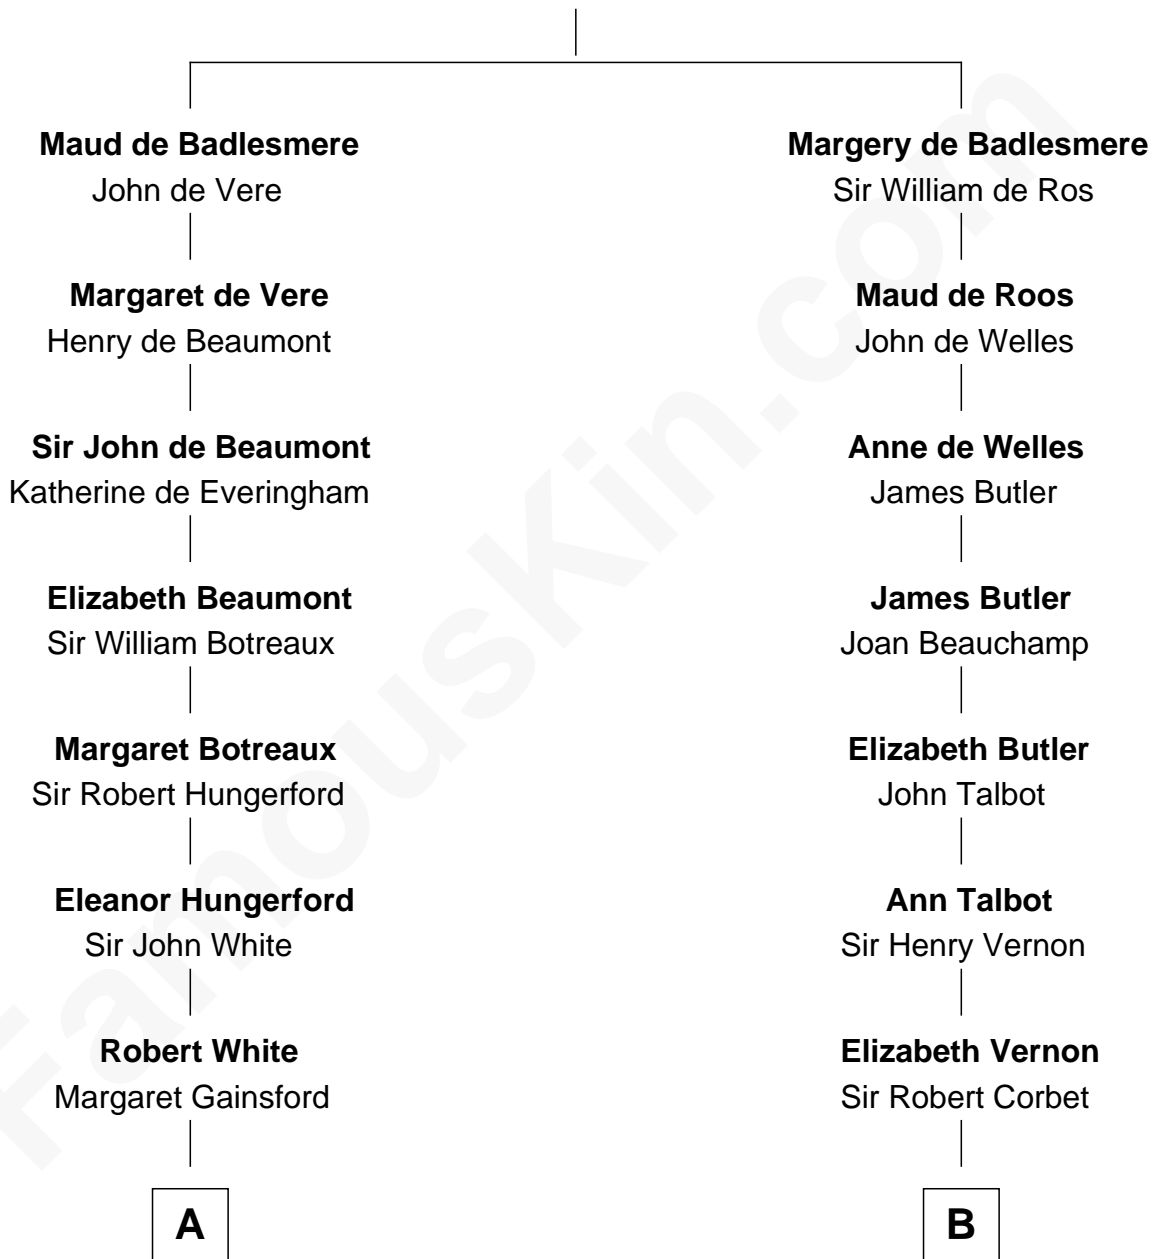

FamousKin.com Relationship Chart of

Guillermo Billinghurst

31st President of Peru

18th cousin 2 times removed of

Henry Sturgis Morgan

Co-Founder of Morgan Stanley

Bartholomew de Badlesmere

Margaret de Clare

C

Guillermo Eugenio Billinghurst

Belisaria Angulo

Guillermo Billinghurst

31st President of Peru

D

Charles F. Tracy

Louisa Kirkland