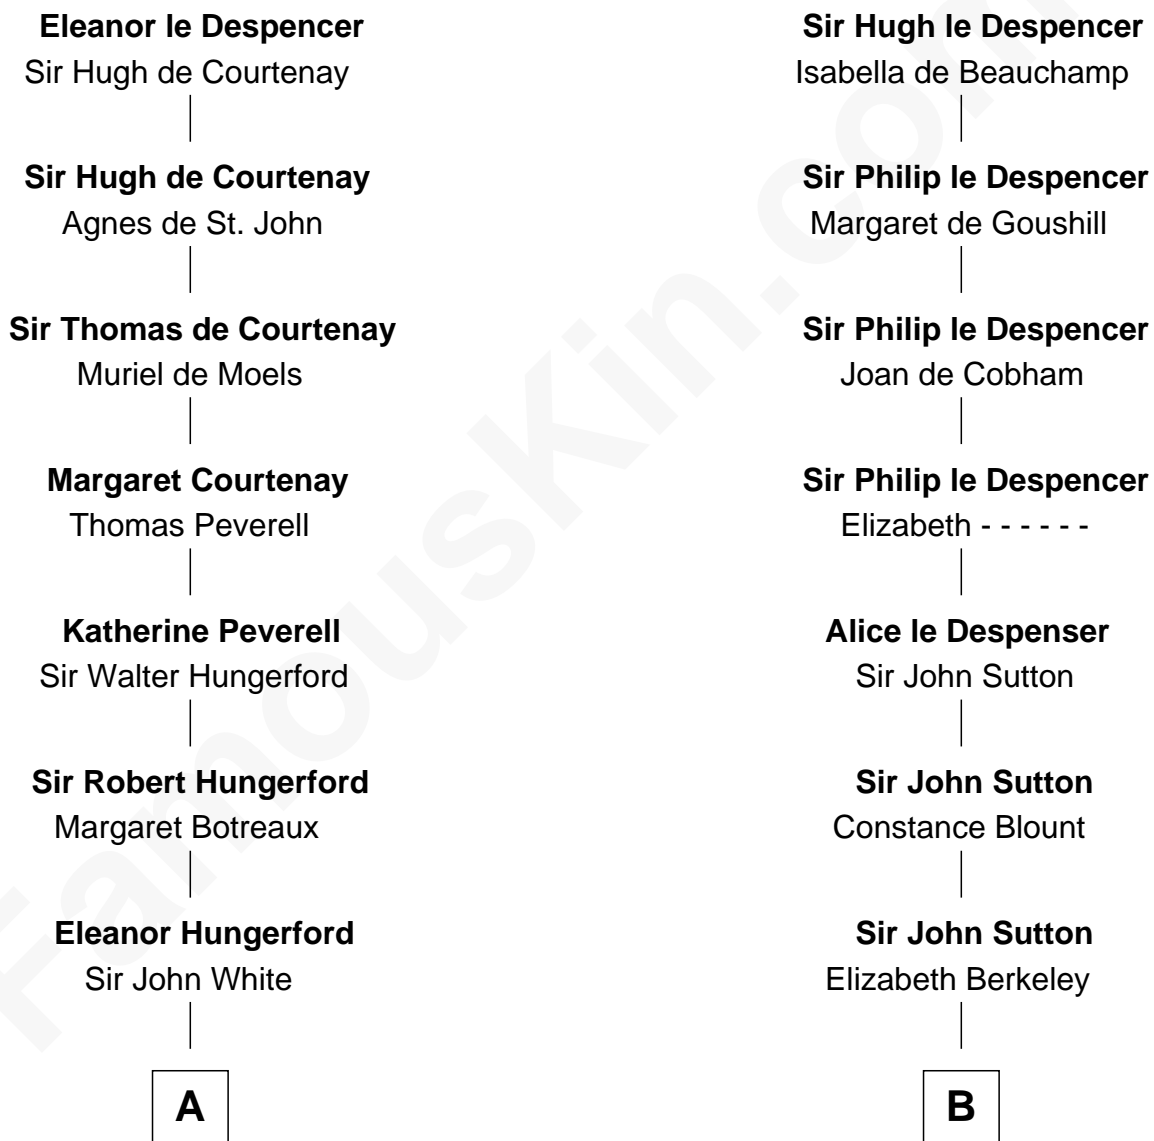

FamousKin.com Relationship Chart of

Guillermo Billinghurst

31st President of Peru

19th cousin 2 times removed of

Henry Sturgis Morgan

Co-Founder of Morgan Stanley

Sir Hugh le Despencer

Aveline Basset

C

Robert Billinghurst
Maria Francisca Agrelo

Guillermo Eugenio Billinghurst
Belisaria Angulo

Guillermo Billinghurst
31st President of Peru

D

William Gedney Tracy
Rachel Huntington

Charles F. Tracy
Louisa Kirkland