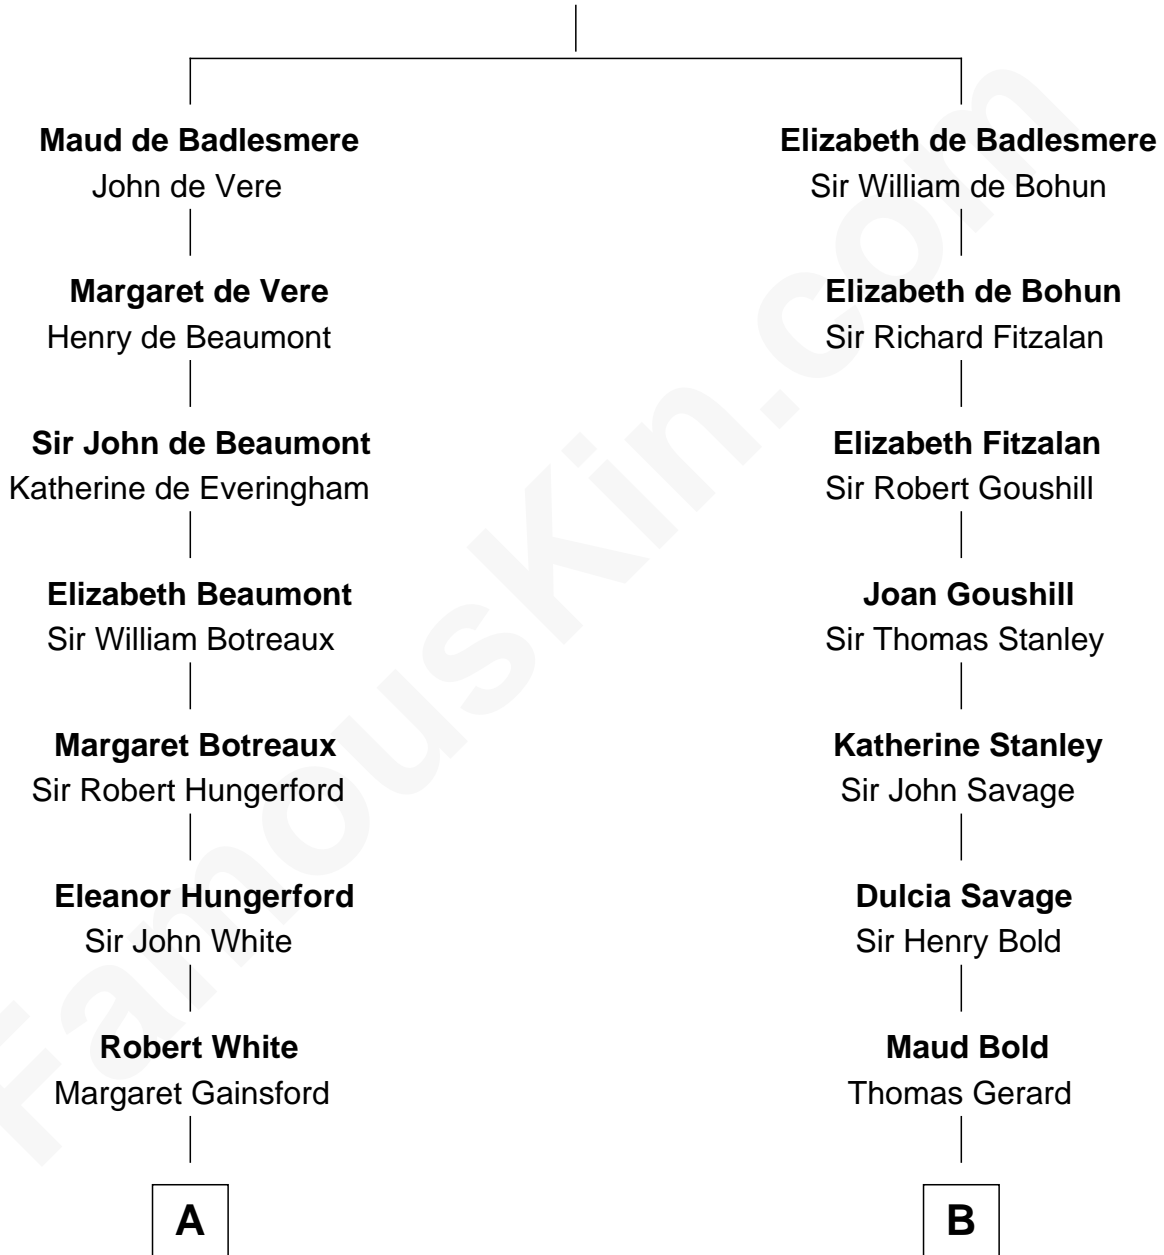

**FamousKin.com**  
**Relationship Chart of**  
**Guillermo Billinghurst**  
*31st President of Peru*

**16th cousin 2 times removed of**  
**Fitzhugh Lee**  
*40th Governor of Virginia*

**Bartholomew de Badlesmere**  
 Margaret de Clare

C

Guillermo Eugenio Billinghurst

Belisaria Angulo

Guillermo Billinghurst

*31st President of Peru*

FamousKin.com