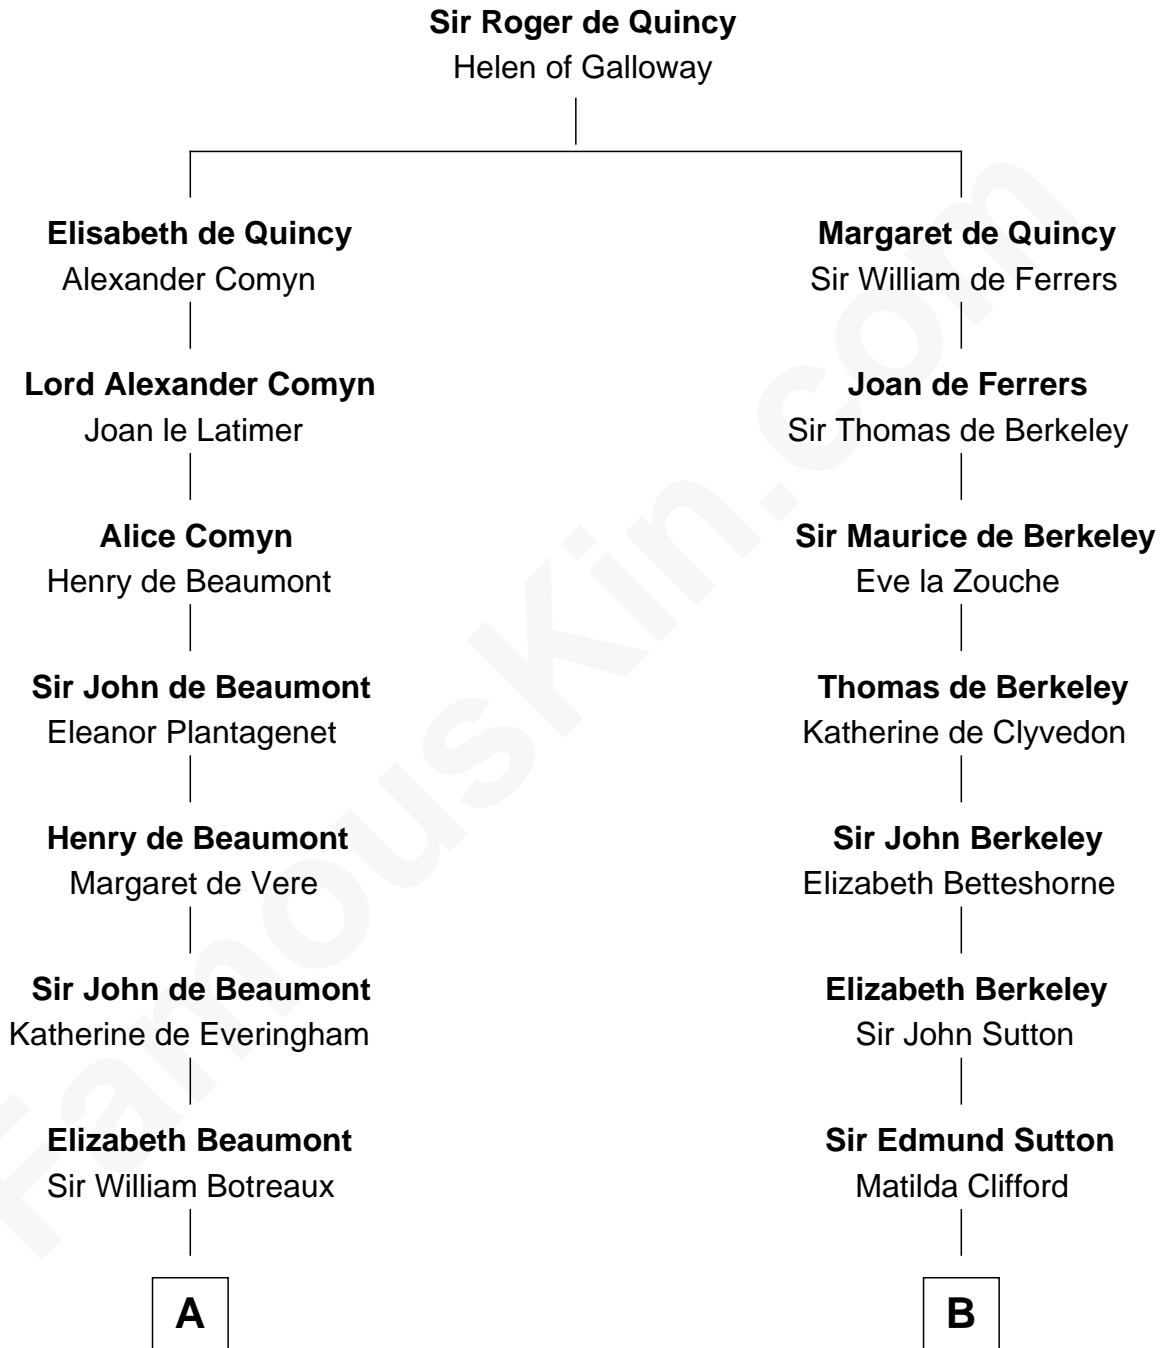

FamousKin.com
Relationship Chart of
Guillermo Billinghurst
31st President of Peru

19th cousin 2 times removed of
Fitzhugh Lee
40th Governor of Virginia

C

Lettice Woodroffe

William Billinghurst

Rev. William Billinghurst

Catharine Bellas

Robert Billinghurst

Maria Francisca Agrelo

Guillermo Eugenio Billinghurst

Belisaria Angulo

Guillermo Billinghurst

31st President of Peru

D

Gen. John Mason

Anne Maria Murray

Anna Maria Mason

Sydney Smith Lee

Fitzhugh Lee

40th Governor of Virginia