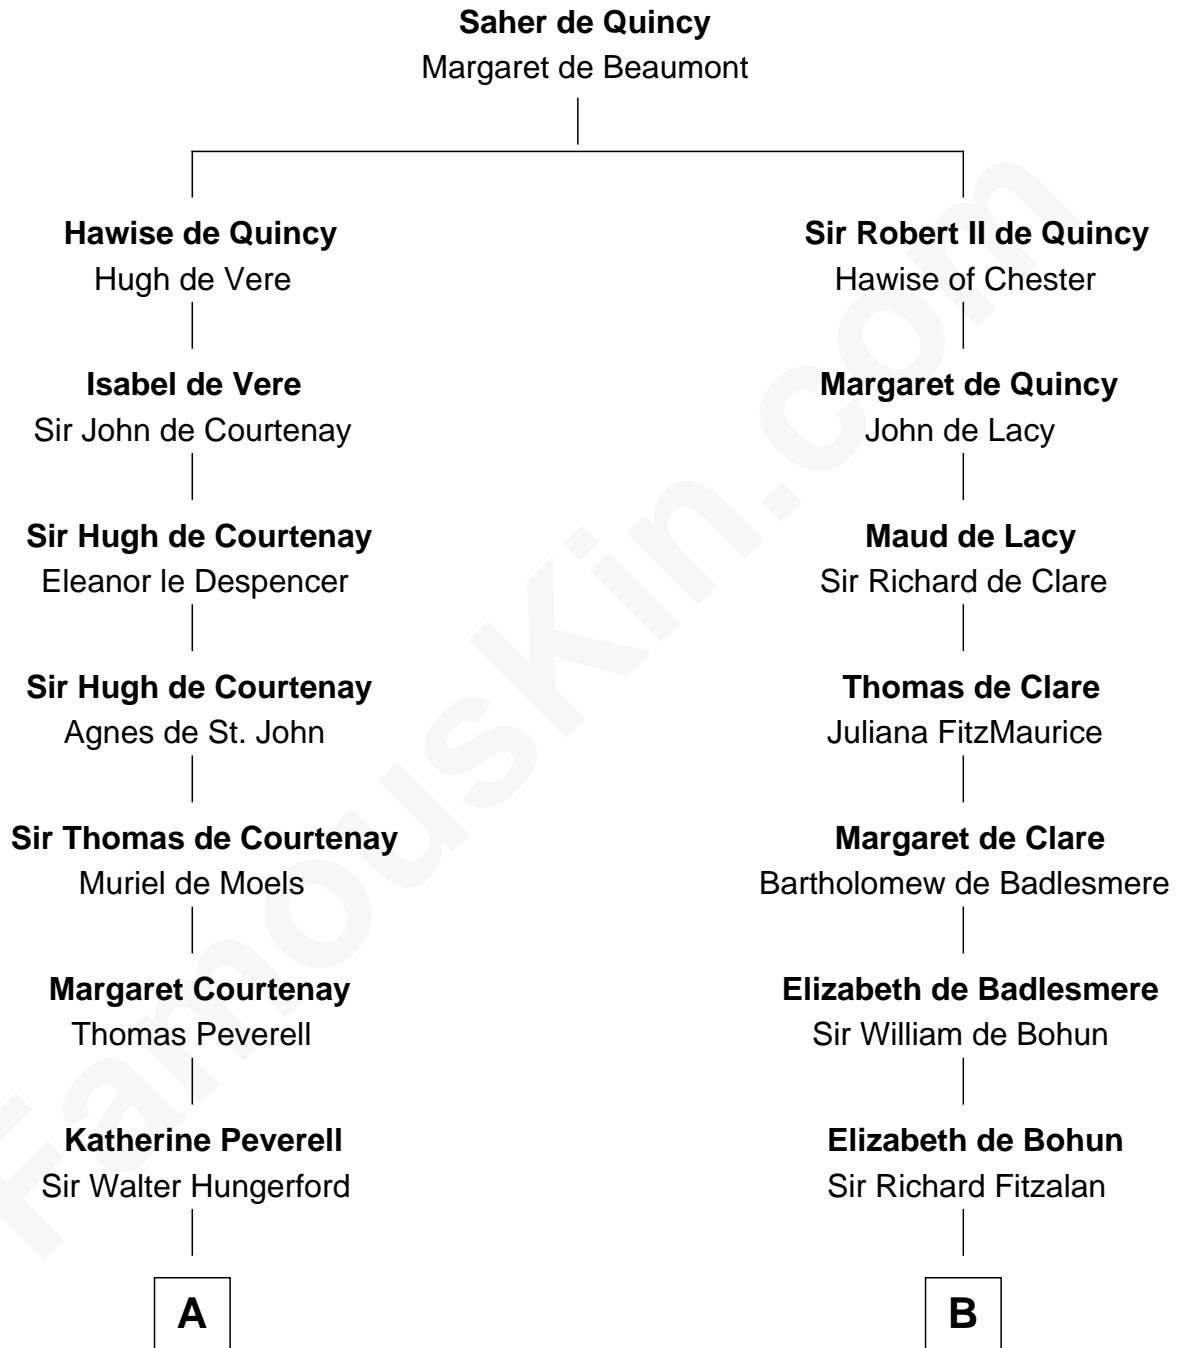

**FamousKin.com**  
**Relationship Chart of**  
**Guillermo Billinghurst**

*31st President of Peru*

**19th cousin 2 times removed of**

**Thomas Sim Lee**

*2nd and 7th Governor of Maryland*

**C**

**Lettice Woodroffe**

William Billinghurst

**Rev. William Billinghurst**

Catharine Bellas

**Robert Billinghurst**

Maria Francisca Agrelo

**Guillermo Eugenio Billinghurst**

Belisaria Angulo

**Guillermo Billinghurst**

*31st President of Peru*

**D**

**Philip Lee**

Sarah Brooke

**Thomas Lee**

Christiana Sim

**Thomas Sim Lee**

*2nd and 7th Governor of Maryland*