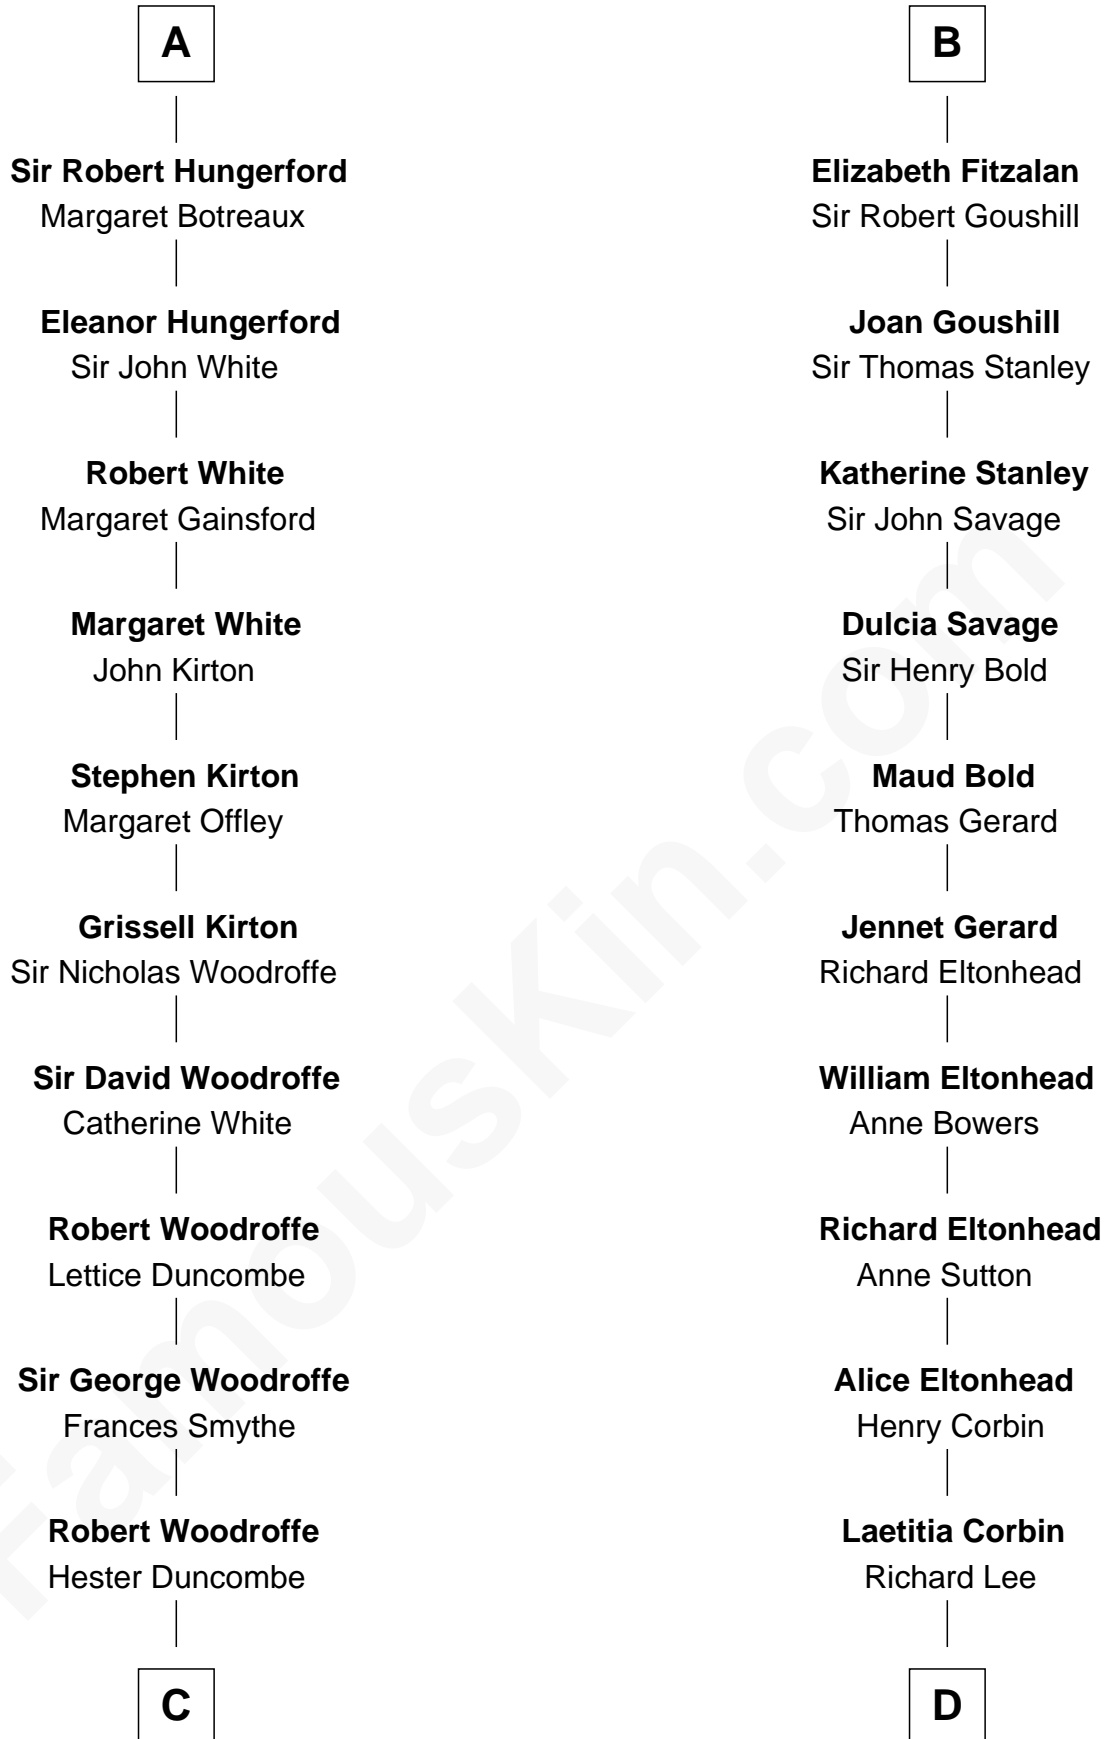

**FamousKin.com**  
**Relationship Chart of**  
**Guillermo Billinghurst**

*31st President of Peru*

**19th cousin 2 times removed of**

**Thomas Sim Lee**

*2nd and 7th Governor of Maryland*

**C**

**Lettice Woodroffe**

William Billinghurst

**Rev. William Billinghurst**

Catharine Bellas

**Robert Billinghurst**

Maria Francisca Agrelo

**Guillermo Eugenio Billinghurst**

Belisaria Angulo

**Guillermo Billinghurst**