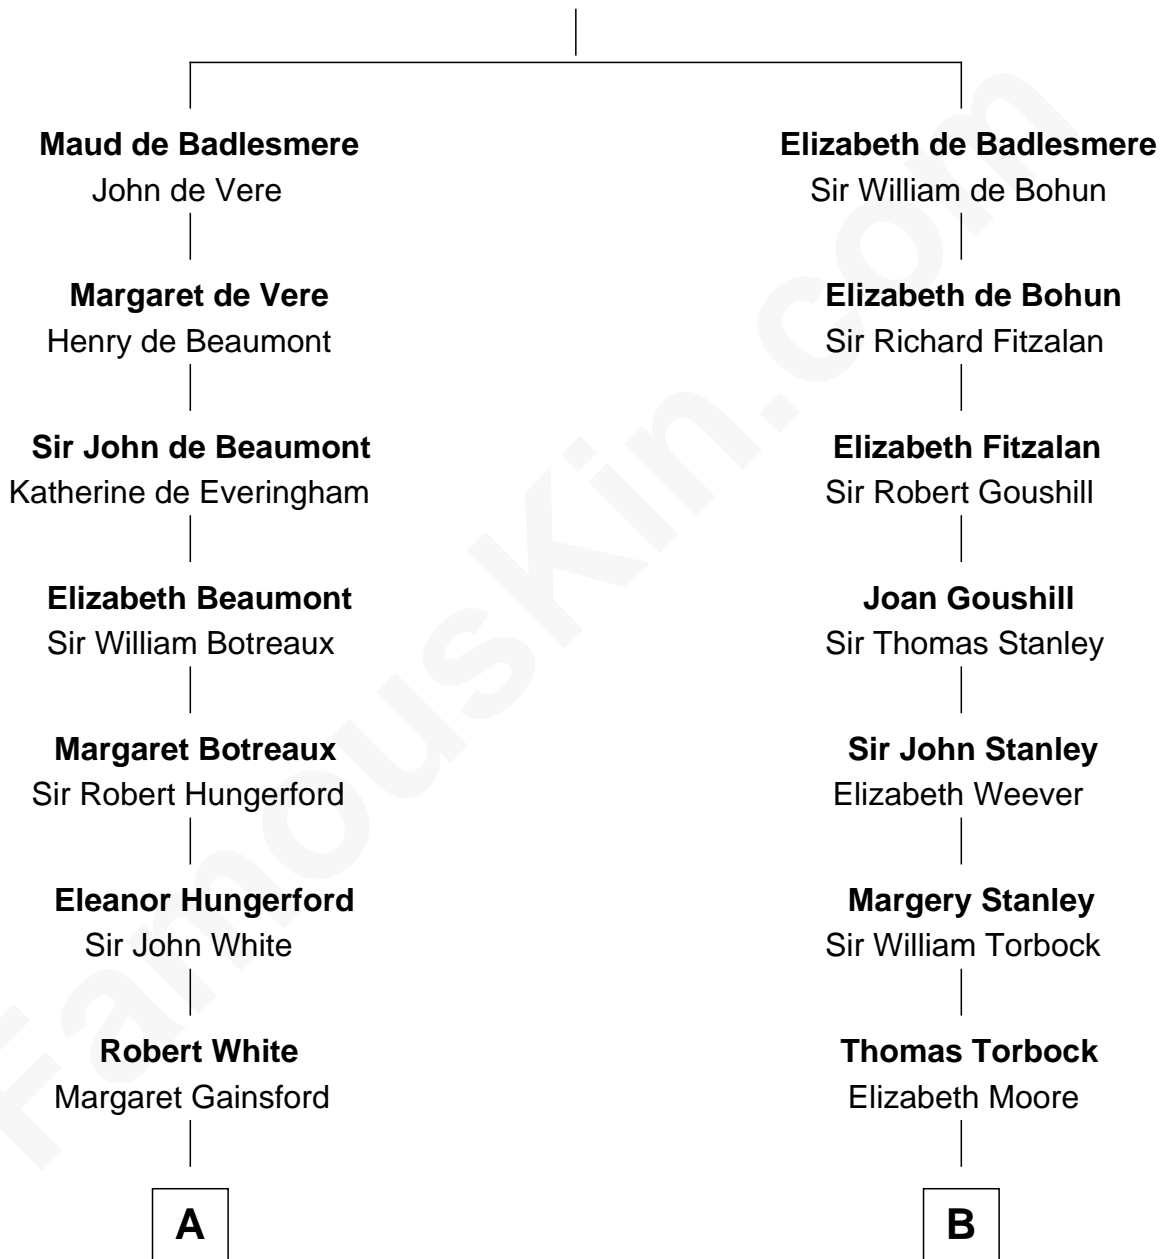

FamousKin.com

Relationship Chart of

Guillermo Billinghurst

31st President of Peru

15th cousin 3 times removed of

Edward Lloyd V

13th Governor of Maryland

Bartholomew de Badlesmere

Margaret de Clare

C

Guillermo Eugenio Billinghurst

Belisaria Angulo

Guillermo Billinghurst

31st President of Peru

FamousKin.com