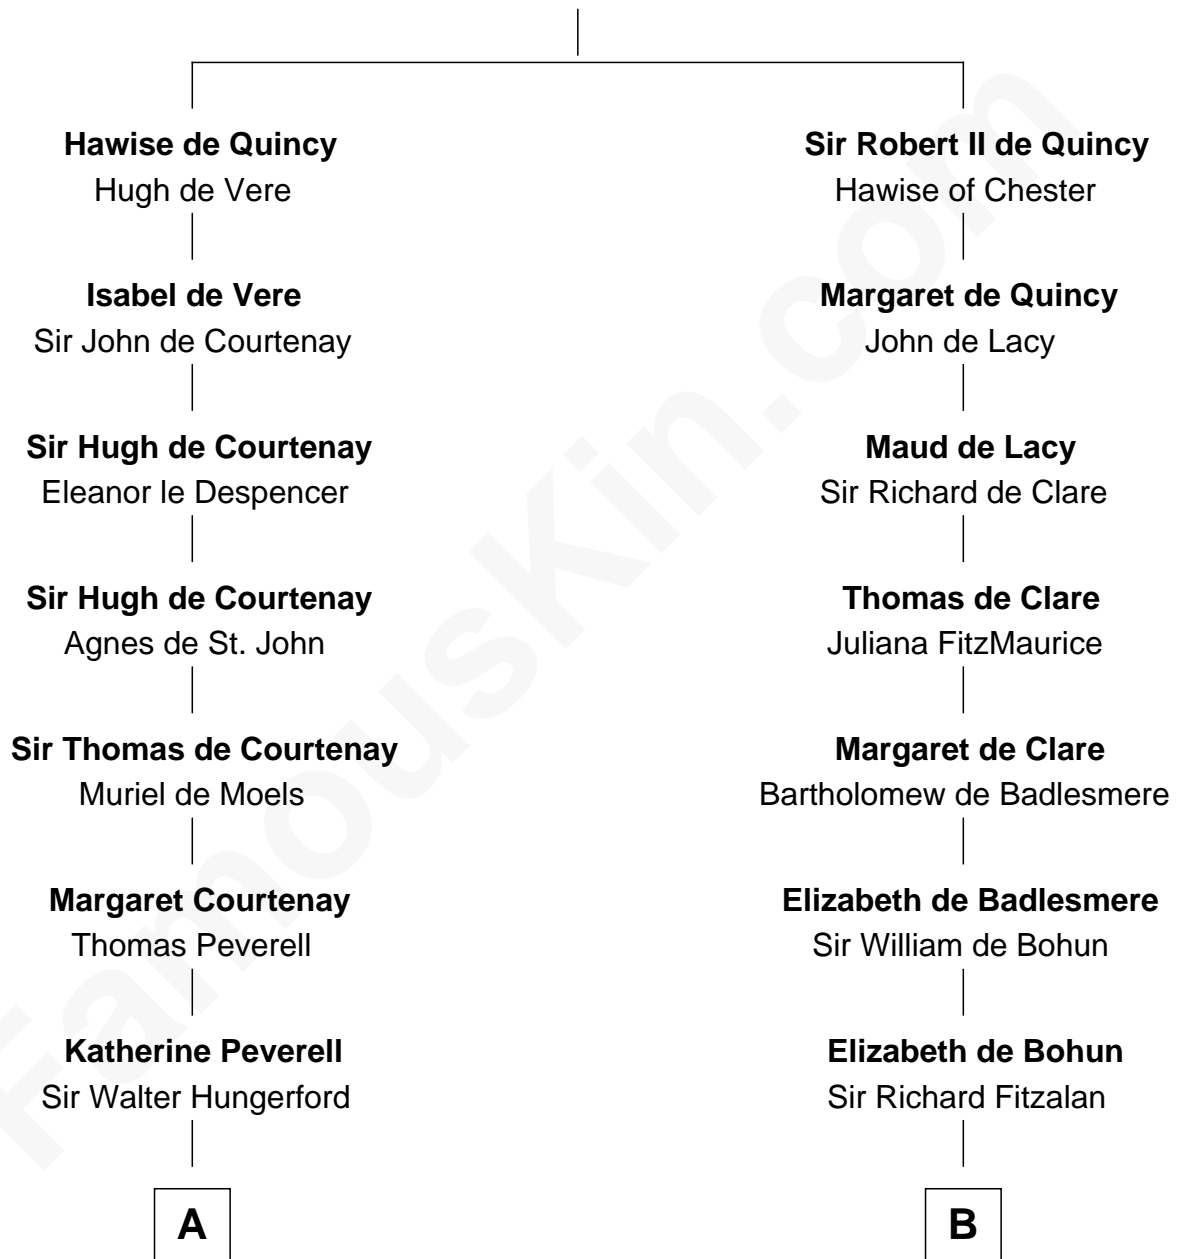

FamousKin.com
Relationship Chart of
Guillermo Billinghurst

31st President of Peru

20th cousin 1 time removed of

Edward Lloyd V

13th Governor of Maryland

Saher de Quincy
 Margaret de Beaumont

C

Lettice Woodroffe

William Billinghurst

Rev. William Billinghurst

Catharine Bellas

Robert Billinghurst

Maria Francisca Agrelo

Guillermo Eugenio Billinghurst

Belisaria Angulo

Guillermo Billinghurst

31st President of Peru

D

Edward Lloyd

Sarah Covington

Col. Edward Lloyd

Anne Rousby

Col. Edward Lloyd

Elizabeth Tayloe

Edward Lloyd V

13th Governor of Maryland