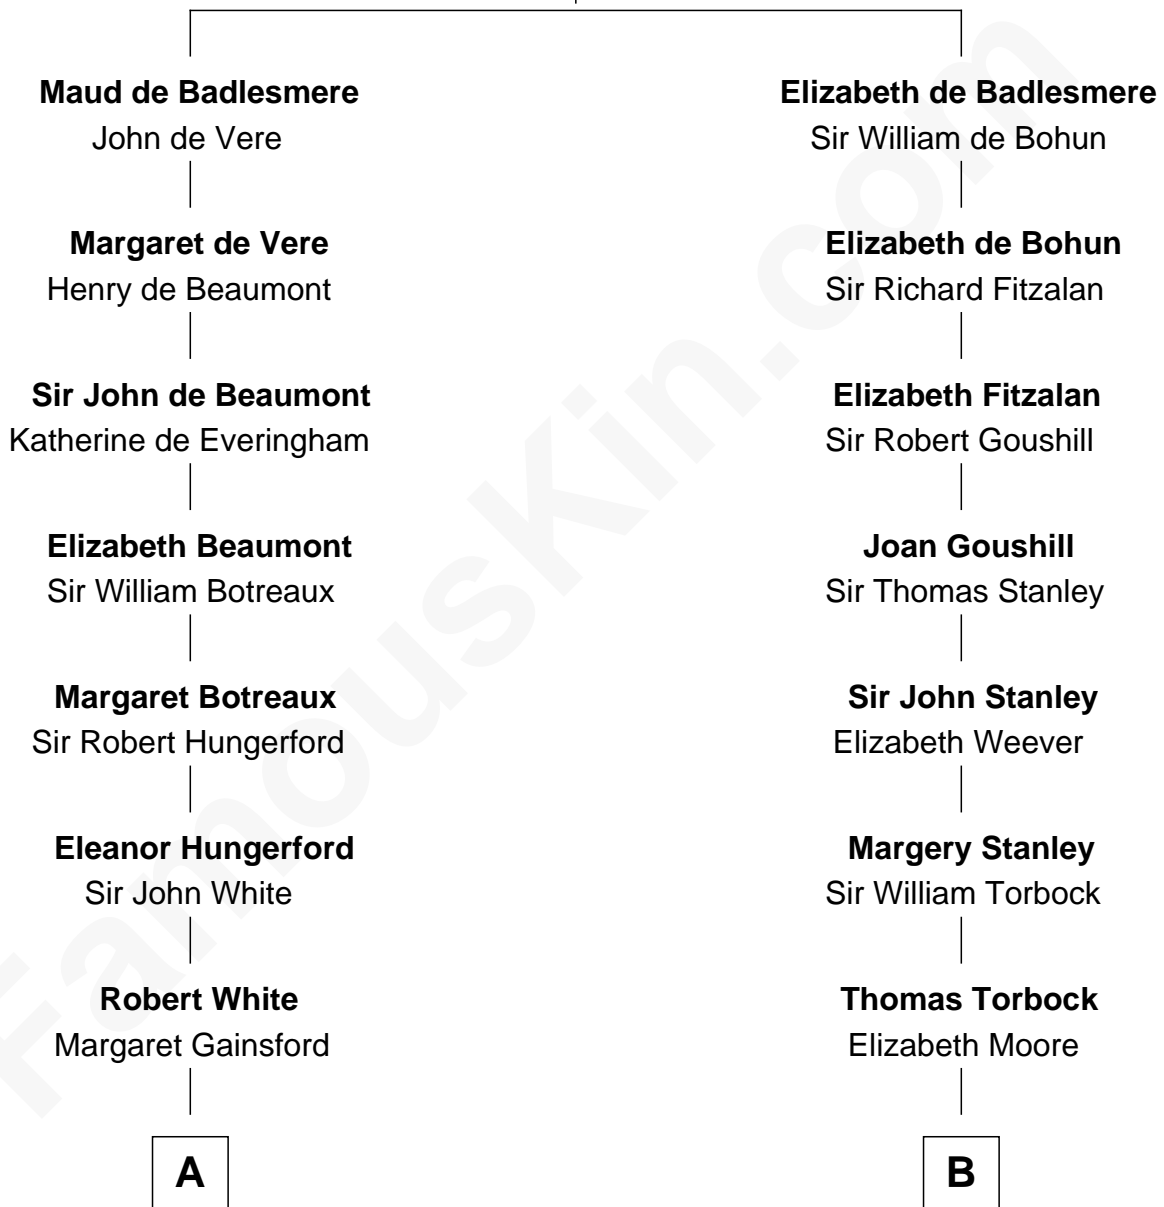

**FamousKin.com**  
**Relationship Chart of**  
**Guillermo Billinghurst**  
*31st President of Peru*

**15th cousin 3 times removed of**  
**Charles Goldsborough**  
*16th Governor of Maryland*

**Bartholomew de Badlesmere**  
 Margaret de Clare

C

Guillermo Eugenio Billinghurst

Belisaria Angulo

Guillermo Billinghurst

*31st President of Peru*

FamousKin.com