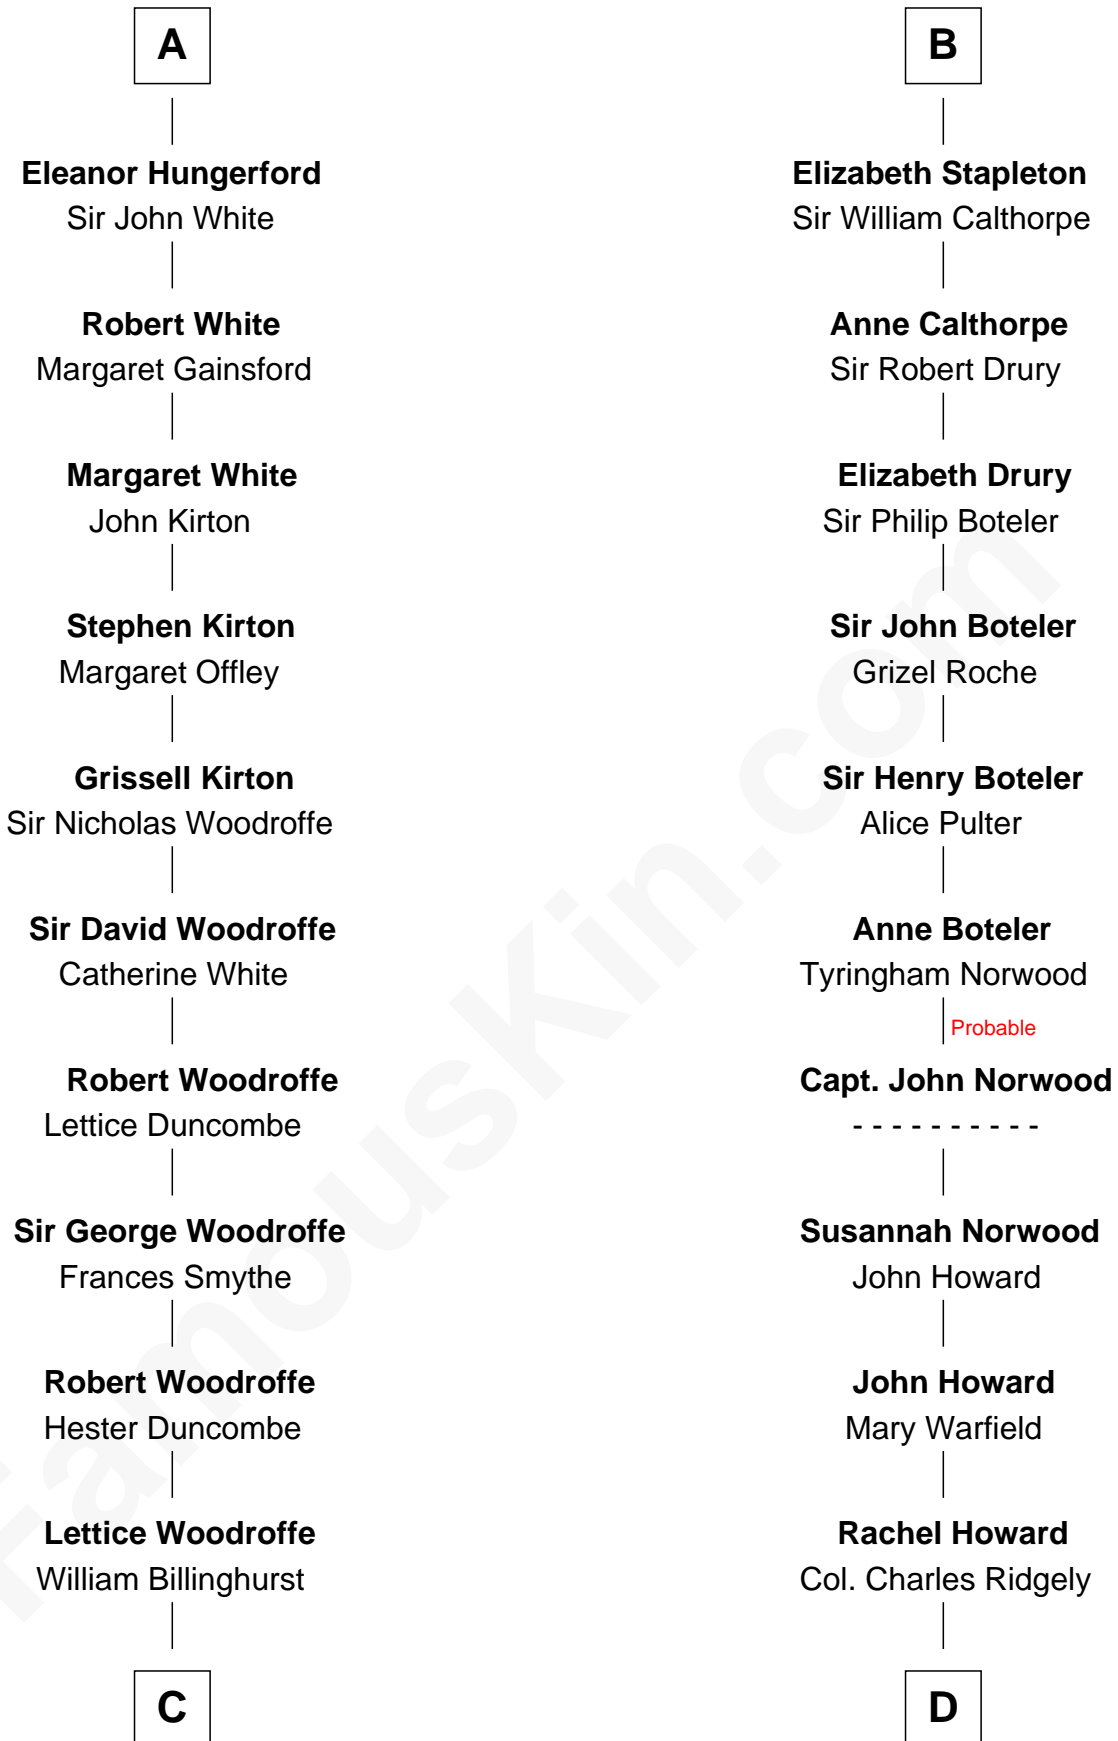

FamousKin.com Relationship Chart of

Guillermo Billinghurst

31st President of Peru

18th cousin 2 times removed of

Charles Carnan Ridgely

15th Governor of Maryland

King Henry III
Eleanor of Provence

FamousKin.com