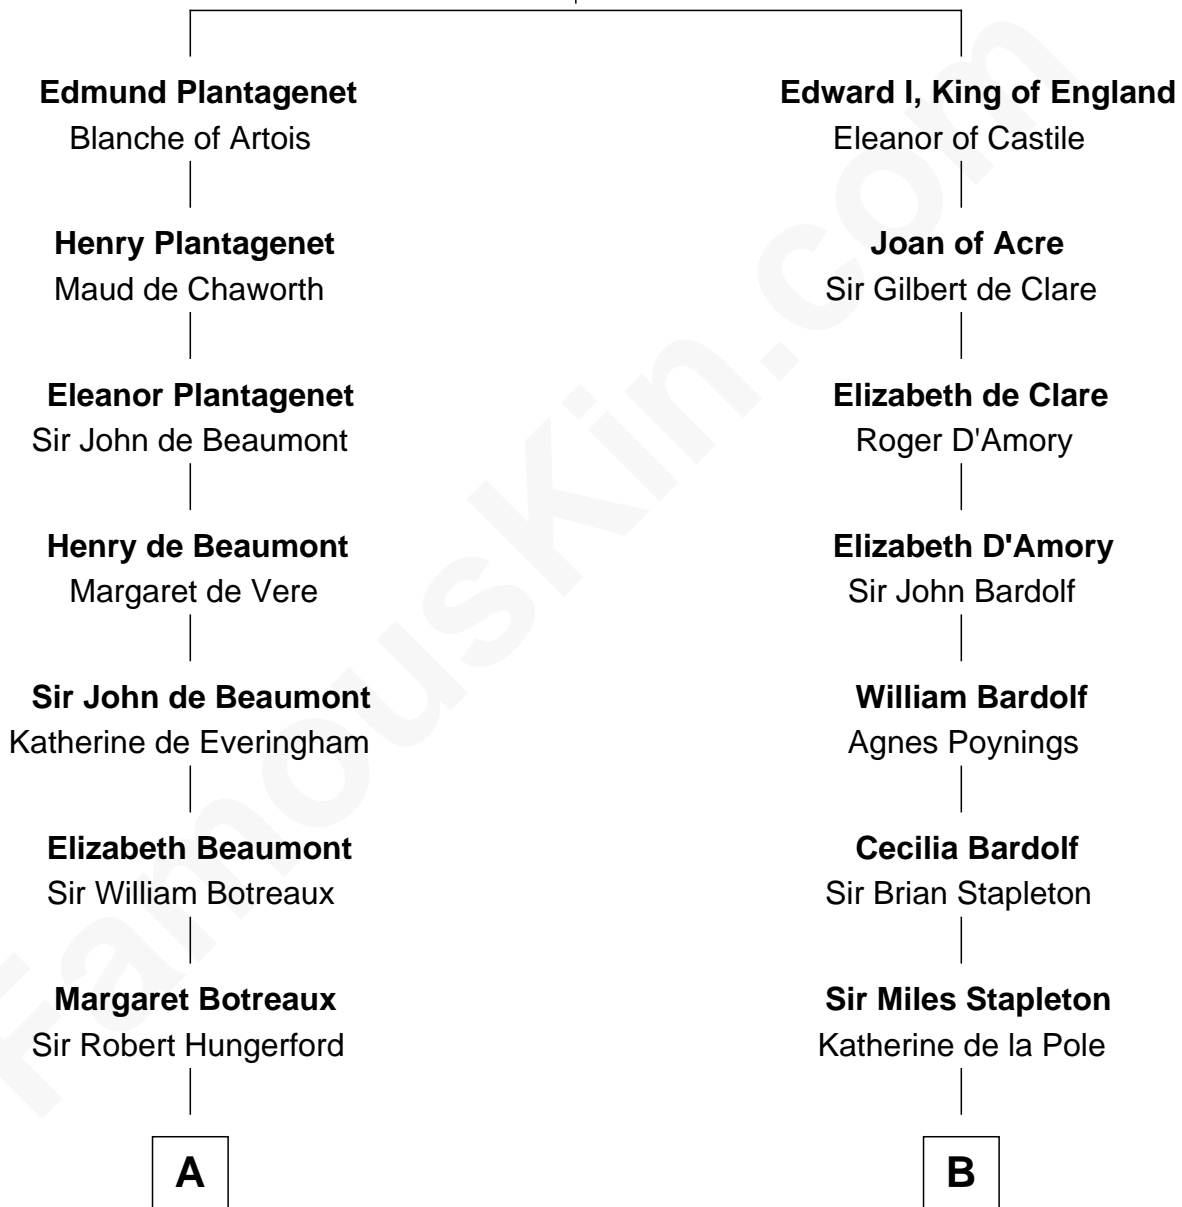

FamousKin.com Relationship Chart of

Guillermo Billinghurst

31st President of Peru

18th cousin 2 times removed of

Charles Carnan Ridgely

15th Governor of Maryland

King Henry III
Eleanor of Provence

FamousKin.com