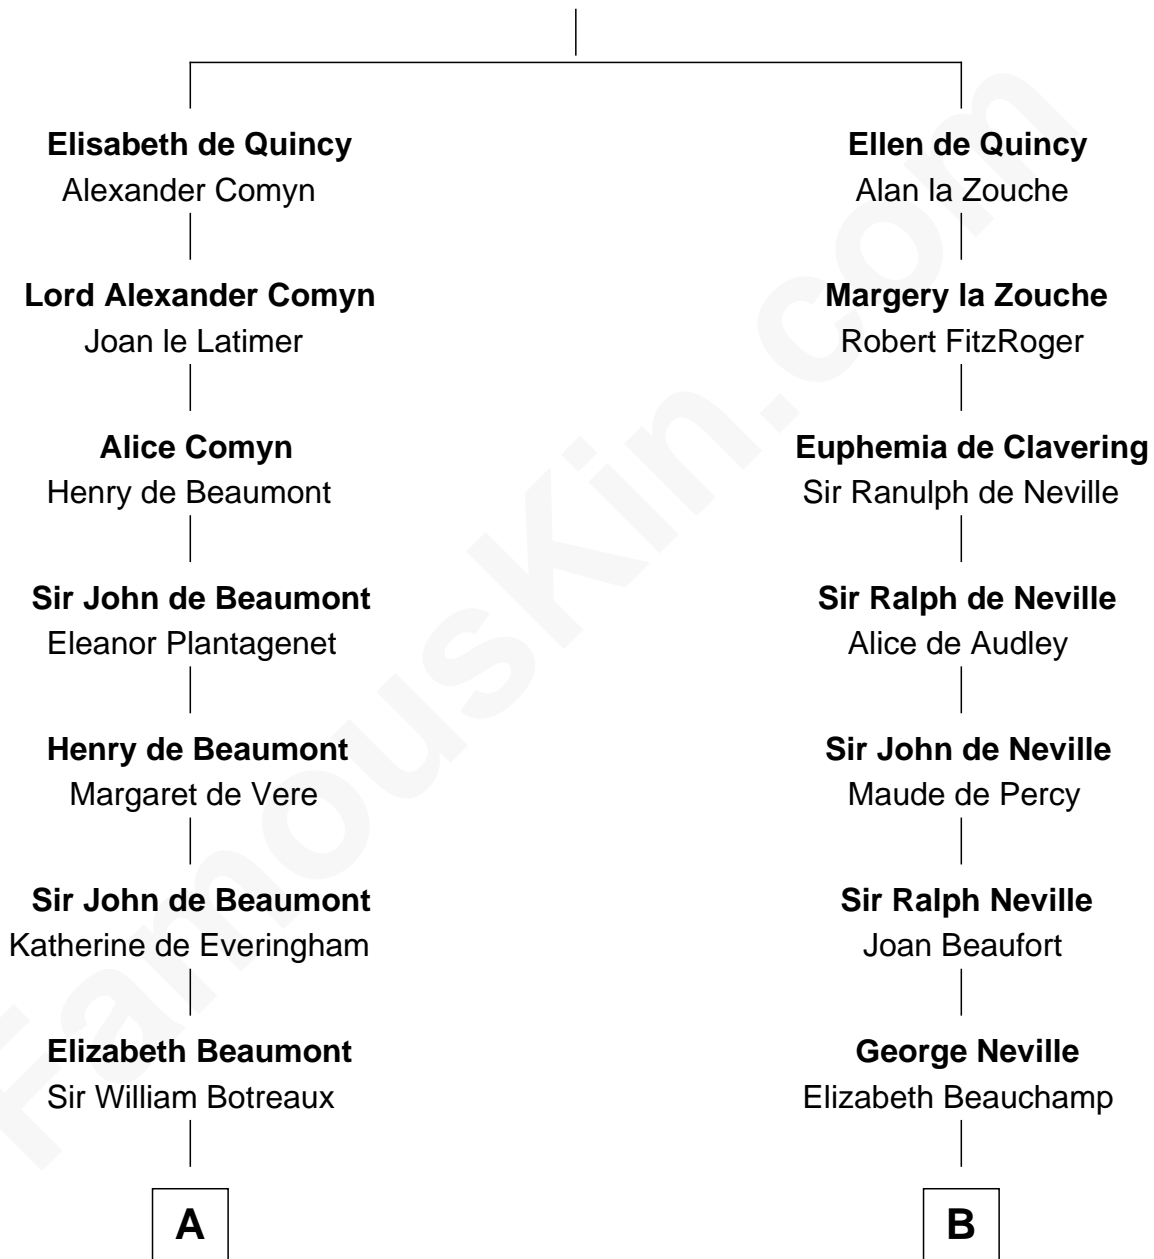

FamousKin.com

Relationship Chart of

Guillermo Billinghurst

31st President of Peru

19th cousin 2 times removed of

Zachary Taylor

12th U.S. President

Sir Roger de Quincy

Helen of Galloway

C

Lettice Woodroffe

William Billinghurst

Rev. William Billinghurst

Catharine Bellas

Robert Billinghurst

Maria Francisca Agrelo

Guillermo Eugenio Billinghurst

Belisaria Angulo

Guillermo Billinghurst

31st President of Peru

D

William Strother

Sarah Bayly

Sarah Dabney Strother