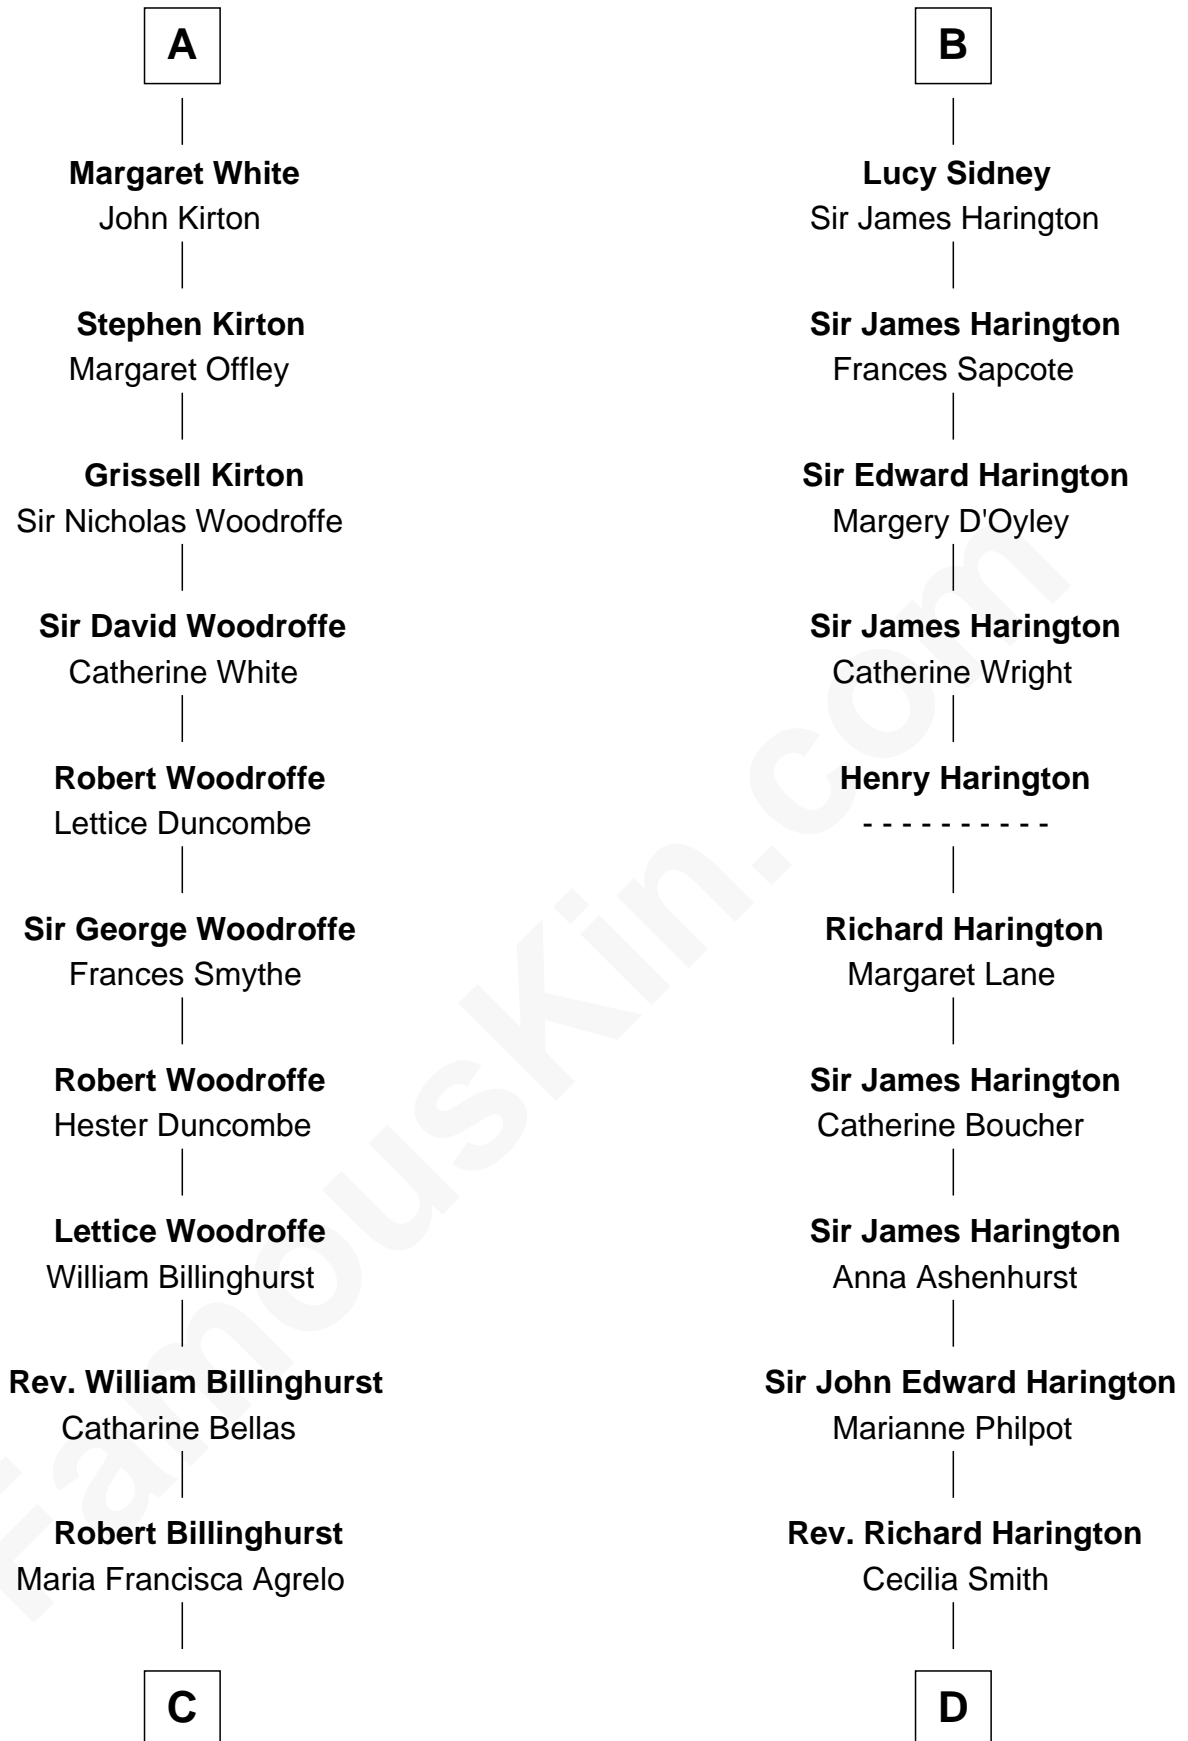

FamousKin.com Relationship Chart of

Guillermo Billinghurst

31st President of Peru

18th cousin 3 times removed of

Kit Harington

TV Actor - "Game of Thrones"

Bartholomew de Badlesmere

Margaret de Clare

C

Guillermo Eugenio Billinghurst

Belisaria Angulo

Guillermo Billinghurst

31st President of Peru

D

Sir Richard Harington

Francis Agnata Biscoe