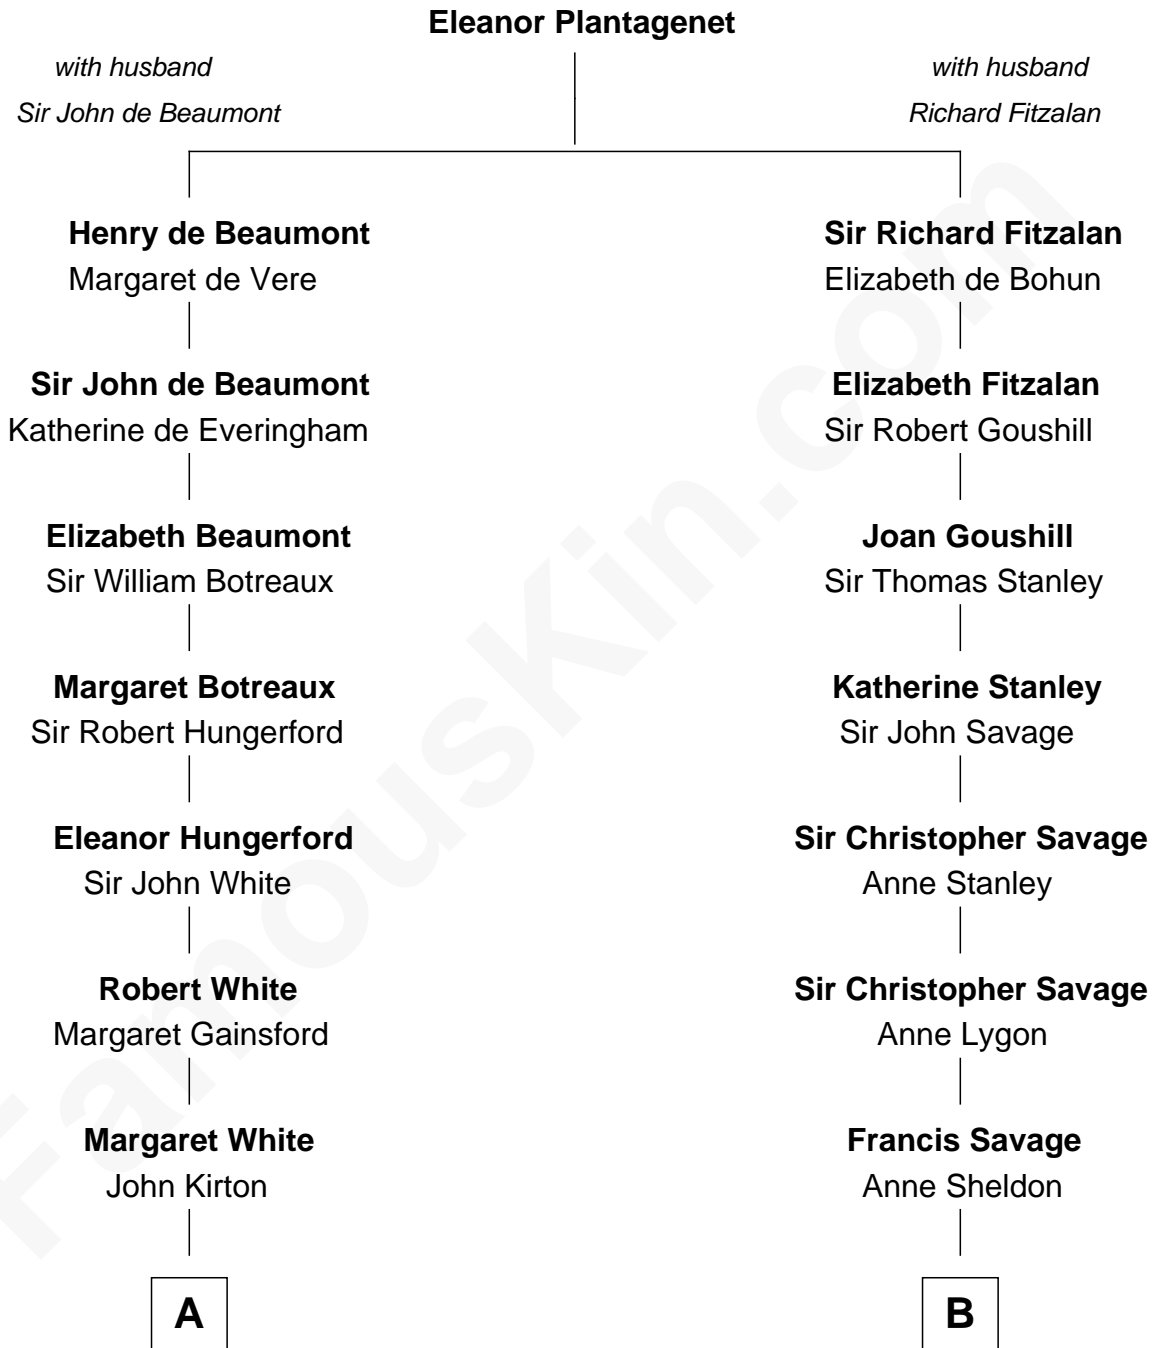

FamousKin.com
Relationship Chart of
Guillermo Billinghurst
31st President of Peru

17th cousin 2 times removed of

William H. Macy
TV and Movie Actor

C

Mary Lois Everitt
Clement Overstreet

Lois Elizabeth Overstreet
William Hall Macy