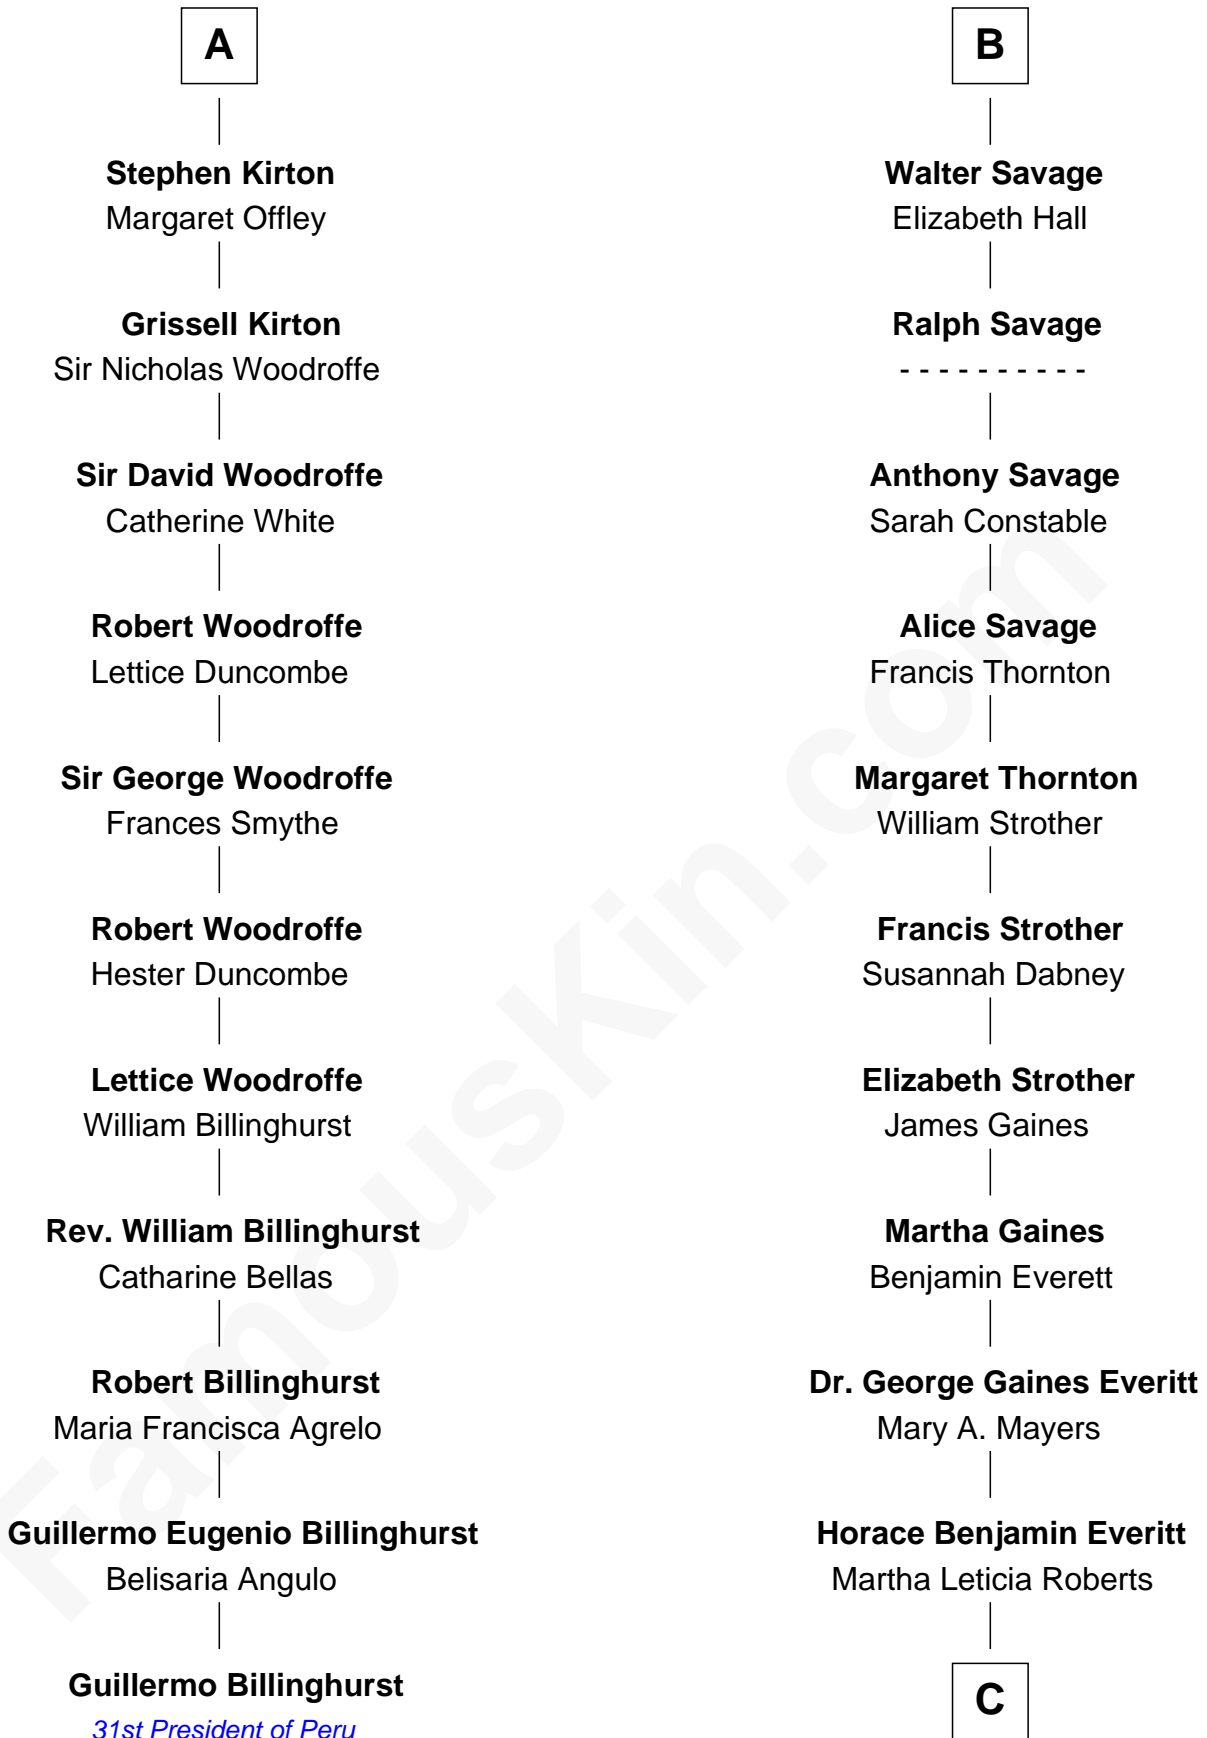

FamousKin.com
Relationship Chart of
Guillermo Billinghurst
31st President of Peru

17th cousin 2 times removed of

William H. Macy
TV and Movie Actor

C

Mary Lois Everitt
Clement Overstreet

Lois Elizabeth Overstreet
William Hall Macy