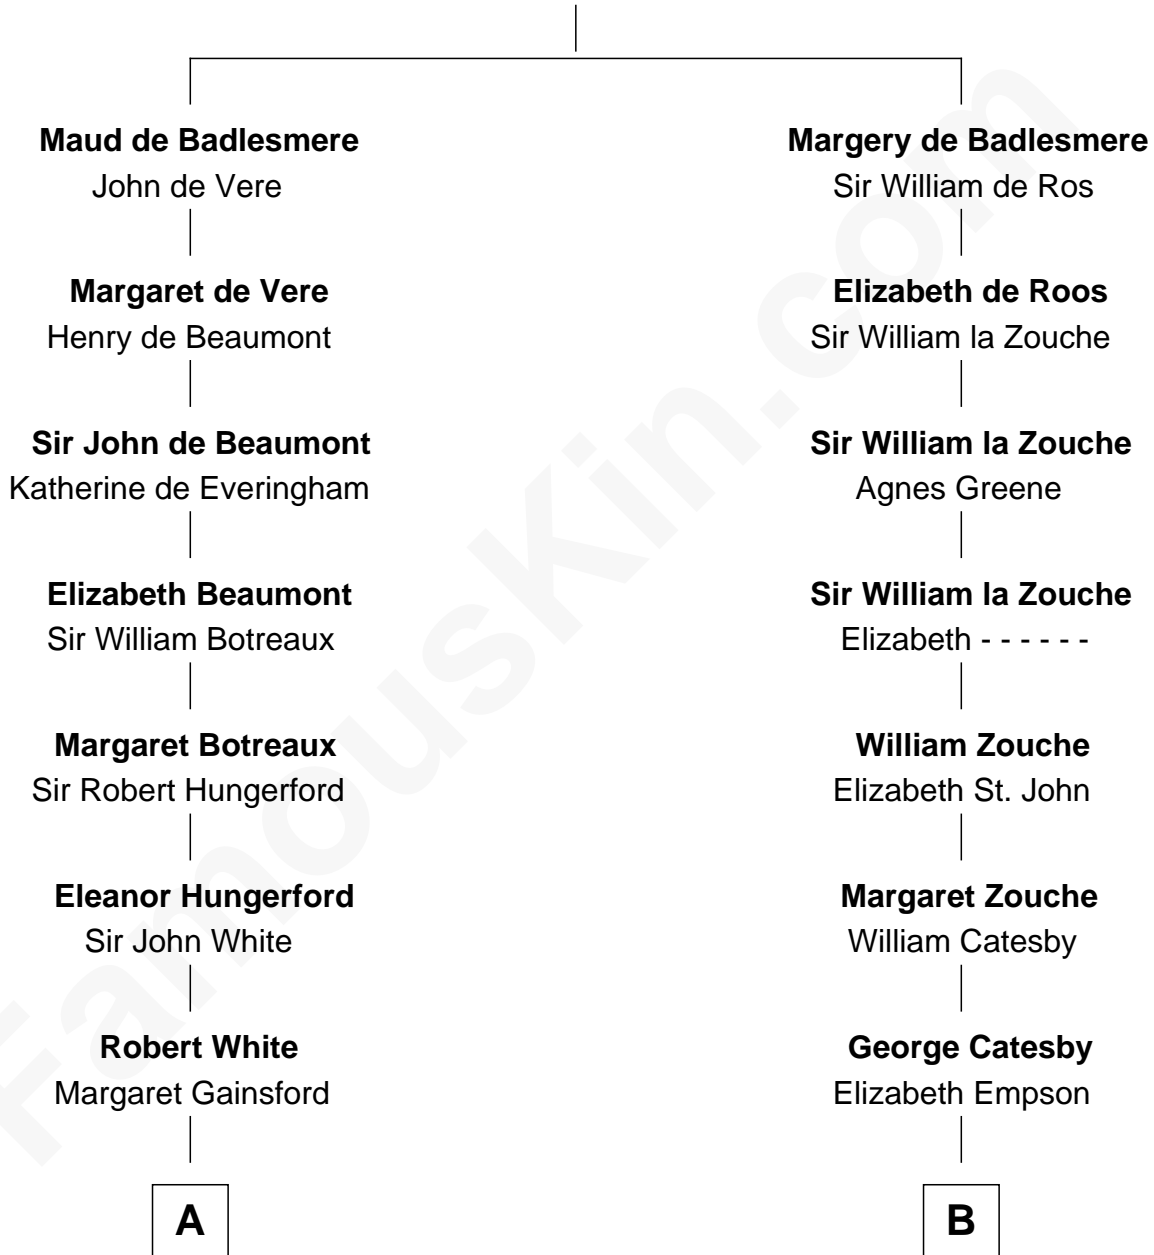

**FamousKin.com**  
**Relationship Chart of**  
**Guillermo Billinghurst**  
*31st President of Peru*

**10th cousin 8 times removed of**  
**Robert Catesby**  
*Leader of Gunpowder Plot*

**Bartholomew de Badlesmere**  
 Margaret de Clare

C

Guillermo Eugenio Billinghurst

Belisaria Angulo

Guillermo Billinghurst

*31st President of Peru*

FamousKin.com