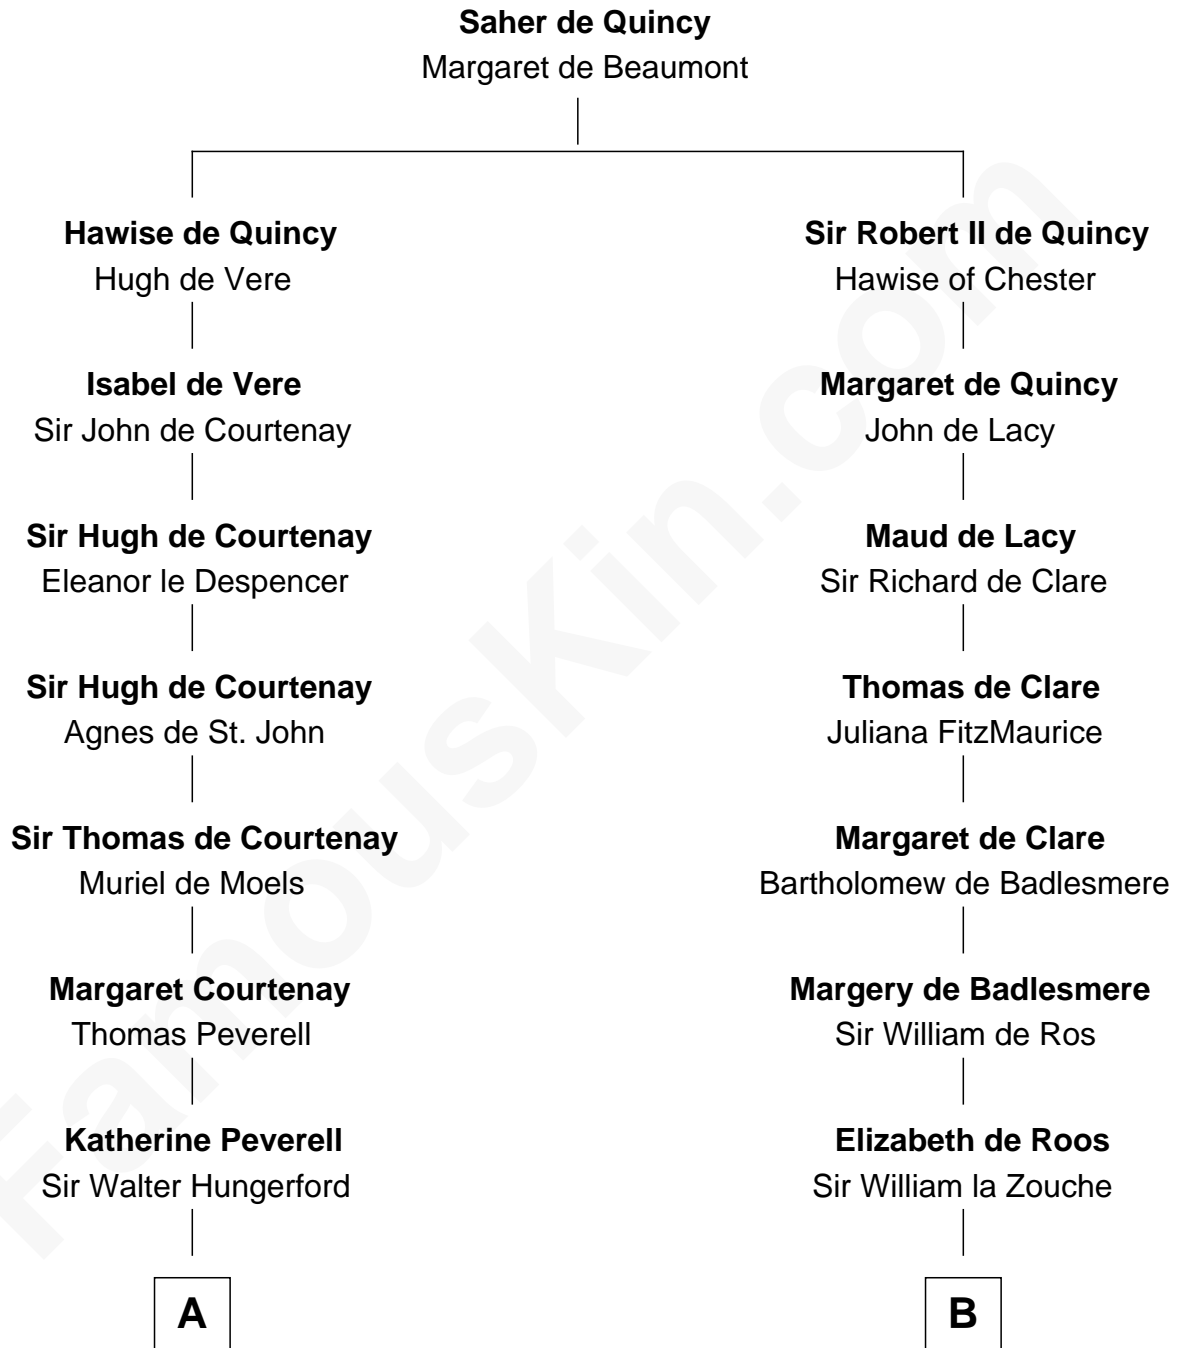

FamousKin.com

Relationship Chart of

Guillermo Billinghurst

31st President of Peru

15th cousin 6 times removed of

Robert Catesby

Leader of Gunpowder Plot

C

Lettice Woodroffe

William Billinghurst

Rev. William Billinghurst

Catharine Bellas

Robert Billinghurst

Maria Francisca Agrelo

Guillermo Eugenio Billinghurst

Belisaria Angulo