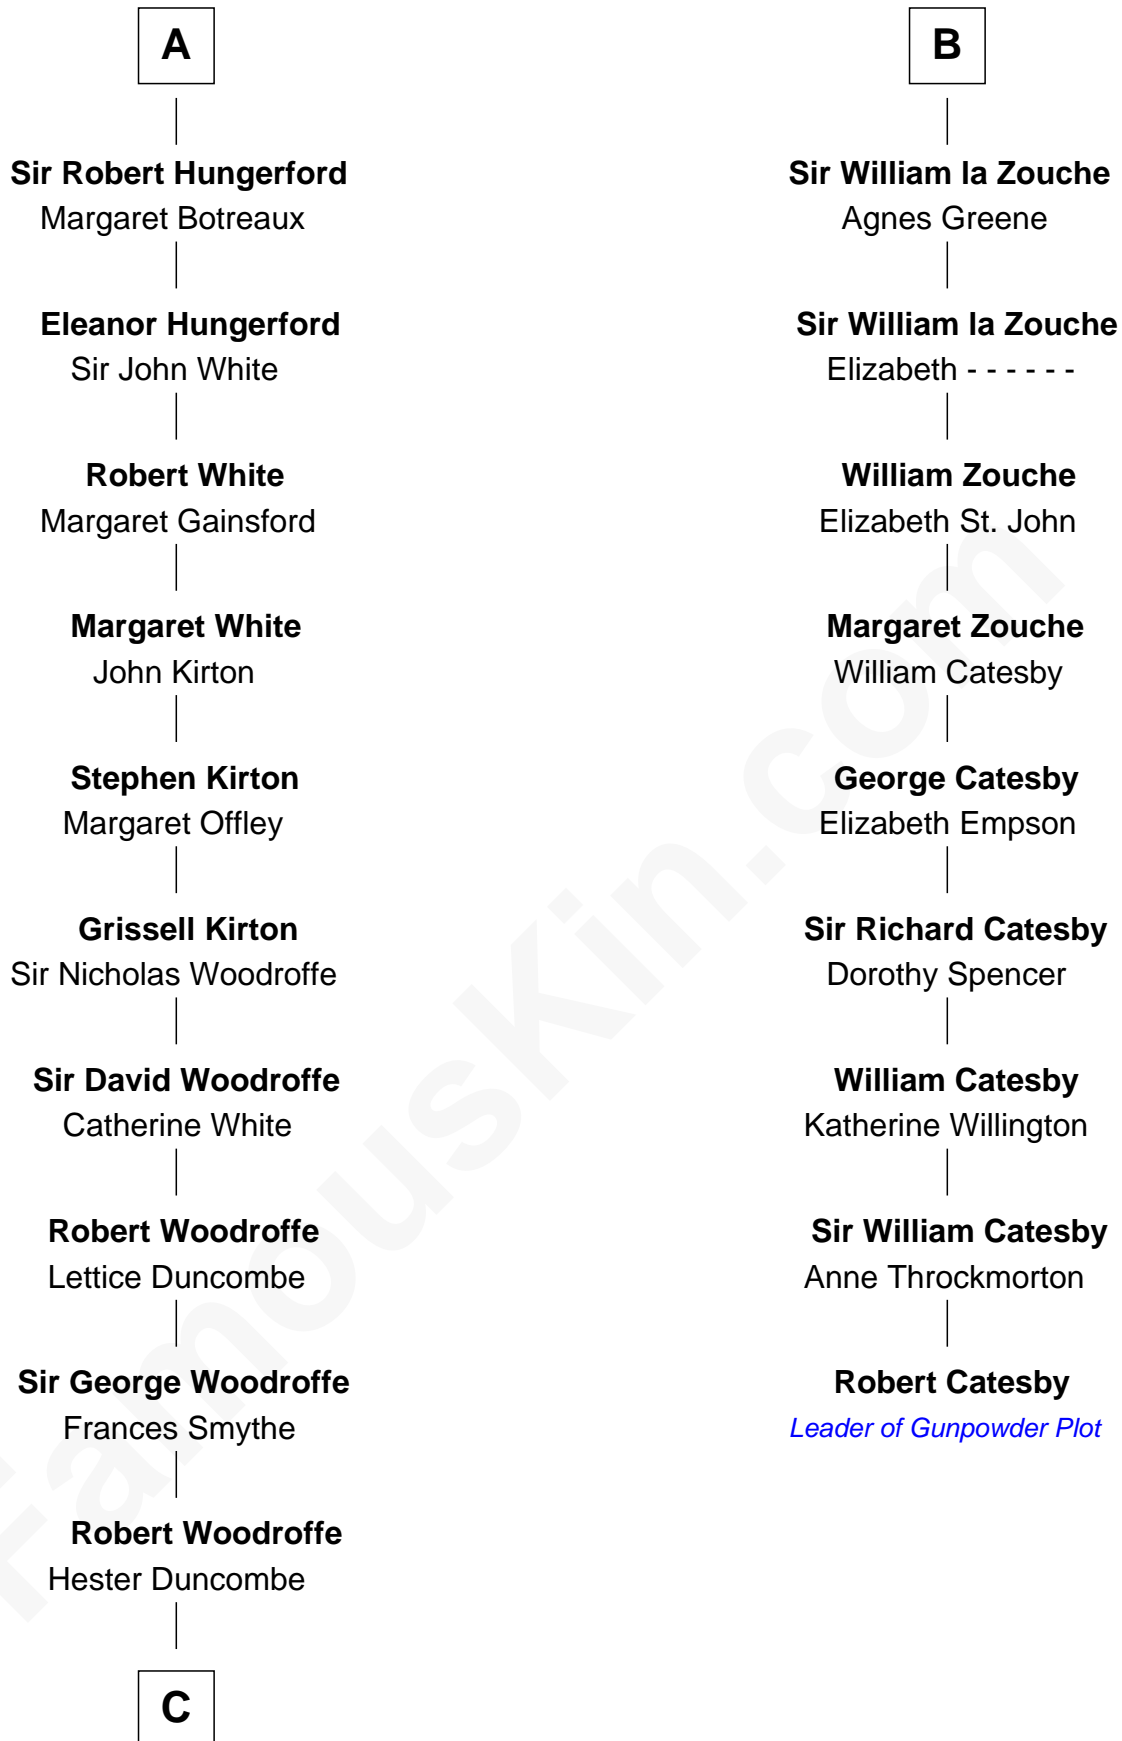

FamousKin.com

Relationship Chart of

Guillermo Billinghurst

31st President of Peru

15th cousin 6 times removed of

Robert Catesby

Leader of Gunpowder Plot

C

Lettice Woodroffe

William Billinghurst

Rev. William Billinghurst

Catharine Bellas

Robert Billinghurst

Maria Francisca Agrelo

Guillermo Eugenio Billinghurst

Belisaria Angulo