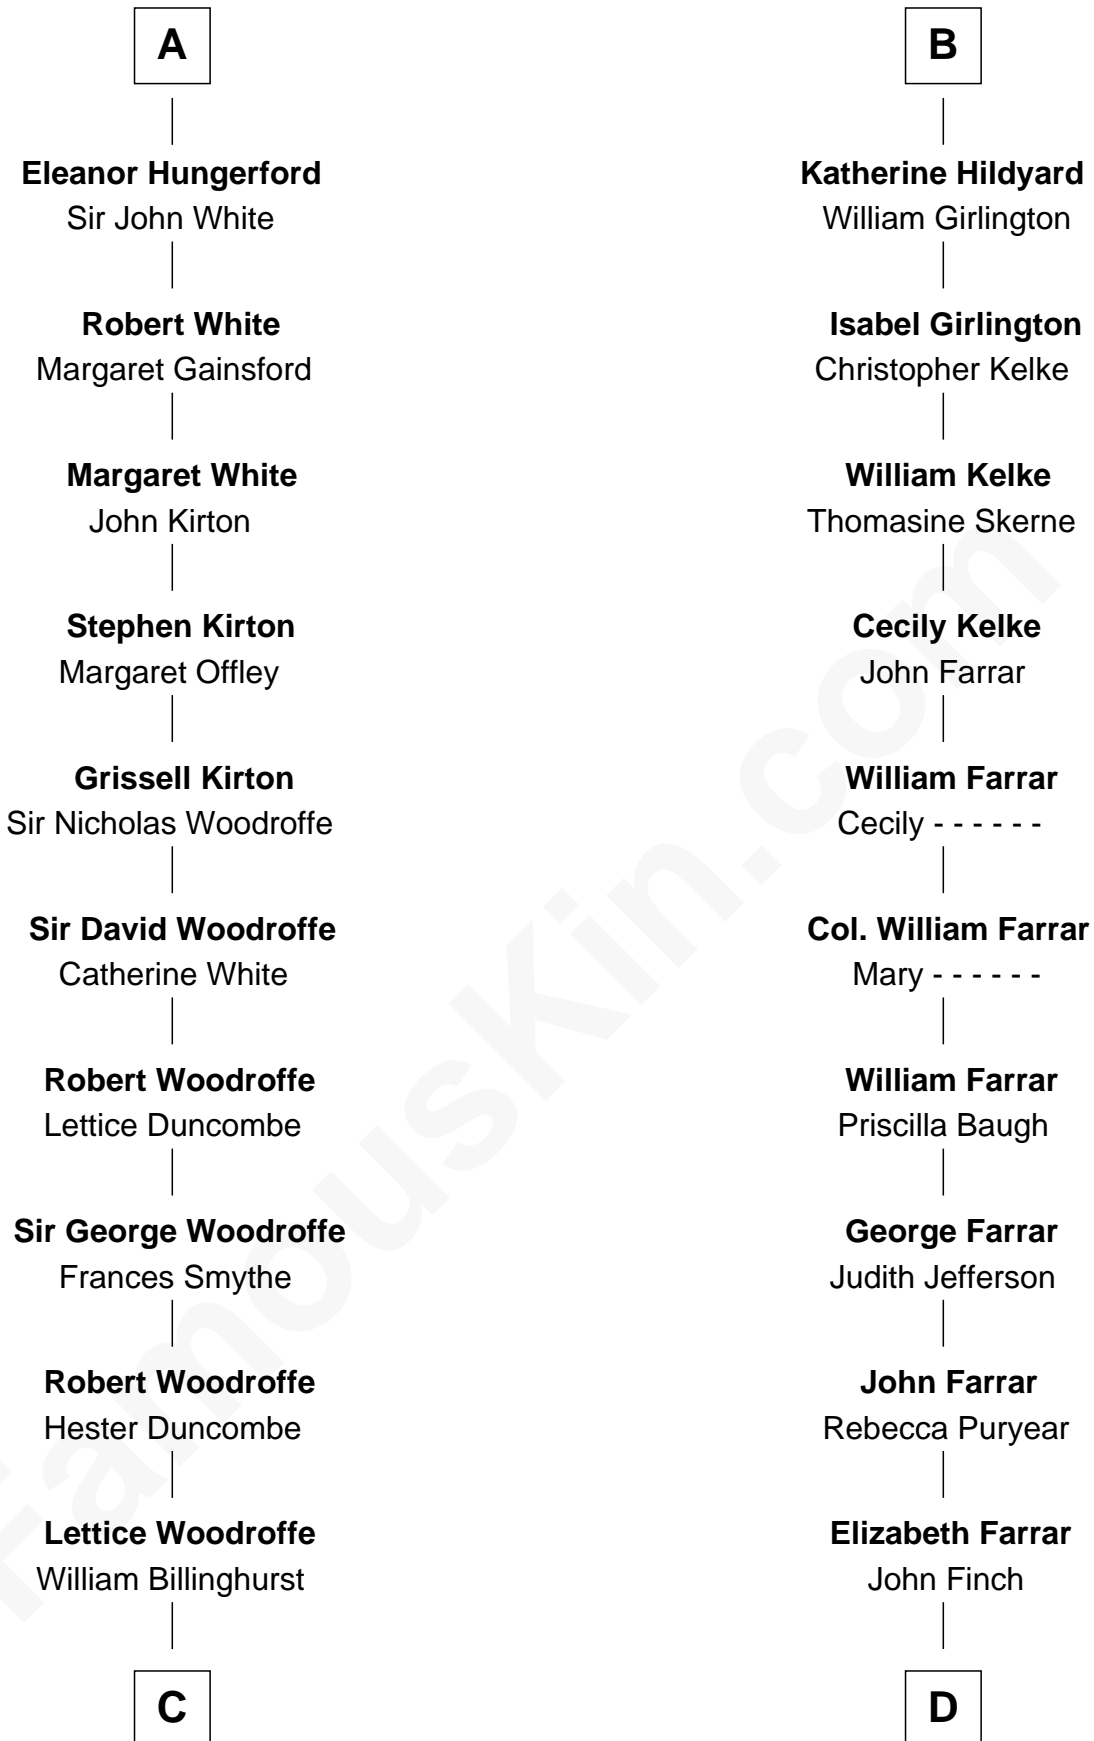

FamousKin.com Relationship Chart of

Guillermo Billinghurst

31st President of Peru

20th cousin 1 time removed of

Harper Lee

Author of To Kill a Mockingbird

C

Rev. William Billinghurst

Catharine Bellas

Robert Billinghurst

Maria Francisca Agrelo

Guillermo Eugenio Billinghurst

Belisaria Angulo

Guillermo Billinghurst

31st President of Peru

D