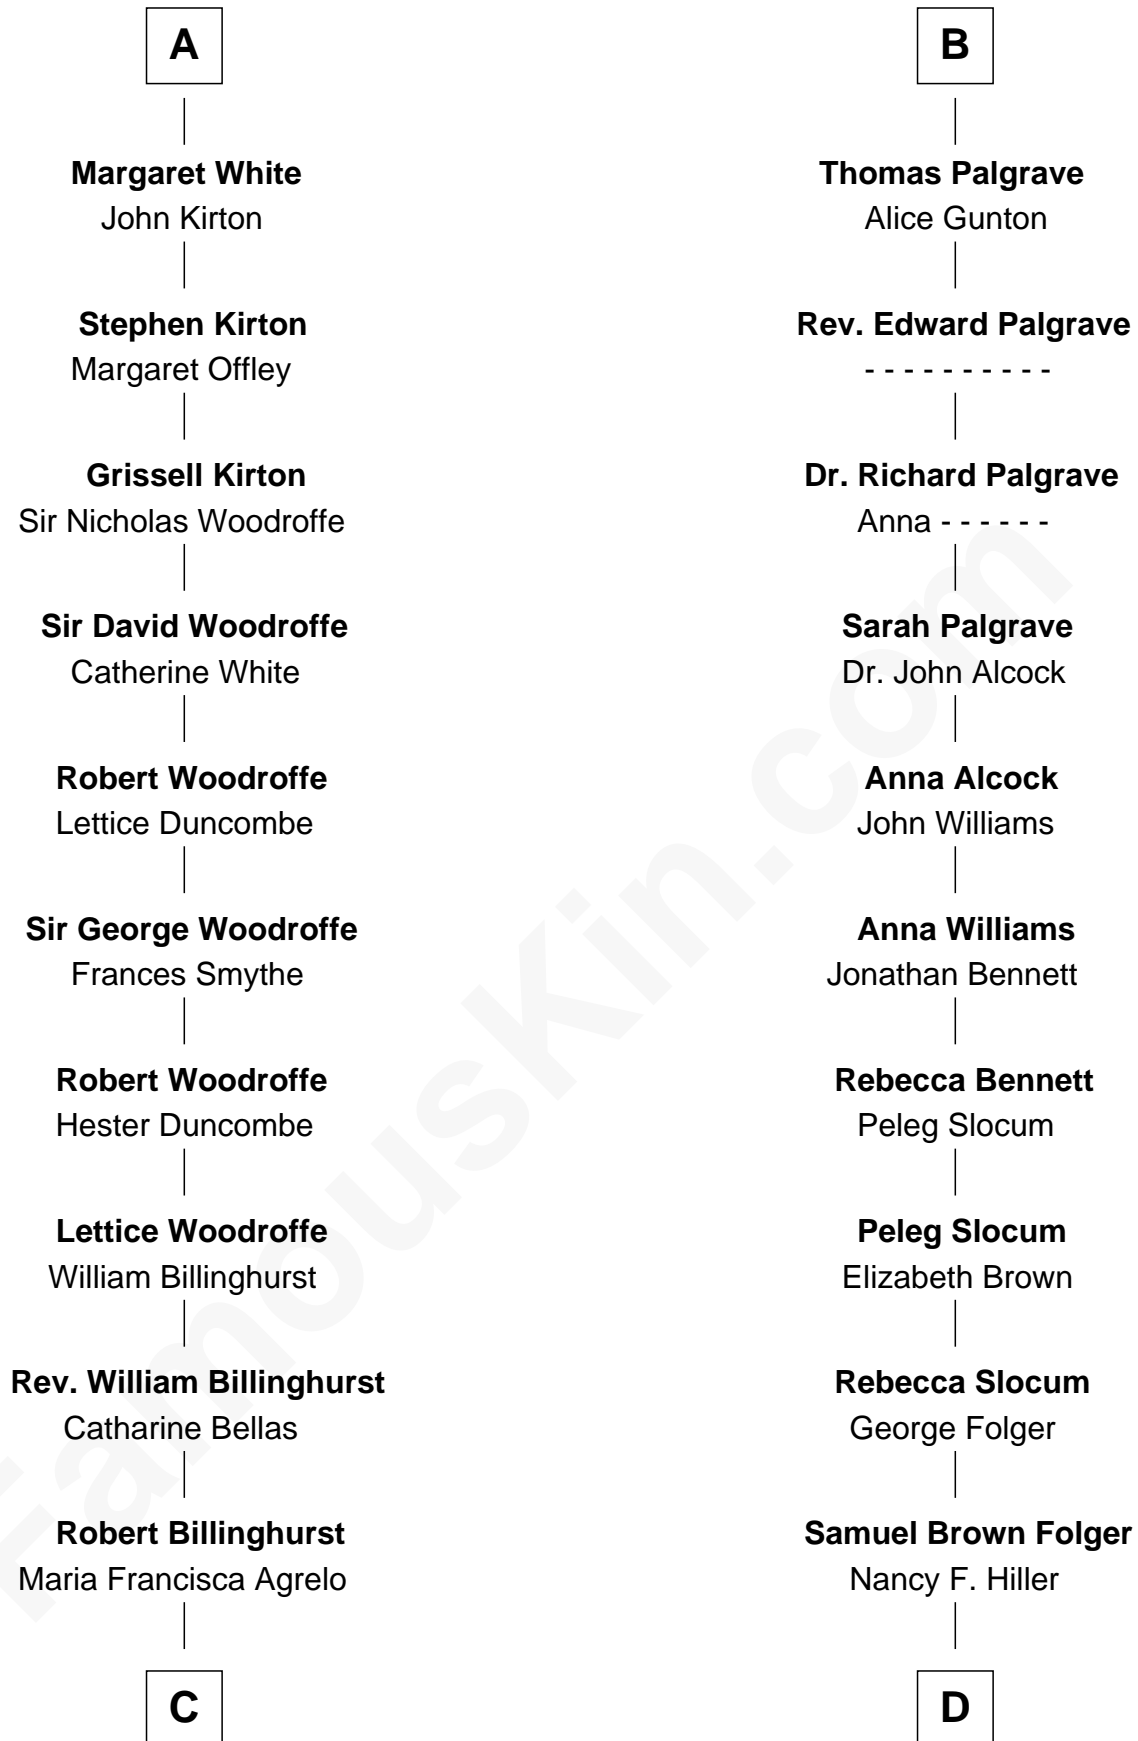

# FamousKin.com Relationship Chart of

**Guillermo Billinghurst**

*31st President of Peru*

18th cousin of

**Henry Clay Folger**

*Founder of Folger Shakespeare Library and Chairman of Standard Oil*

**Bartholomew de Badlesmere**

Margaret de Clare

**C**

**Guillermo Eugenio Billinghurst**

Belisaria Angulo

**Guillermo Billinghurst**

*31st President of Peru*

**D**

**Henry Clay Folger**

Eliza Jane Clark

**Henry Clay Folger**

*Chairman of Standard Oil*

FamousKin.com