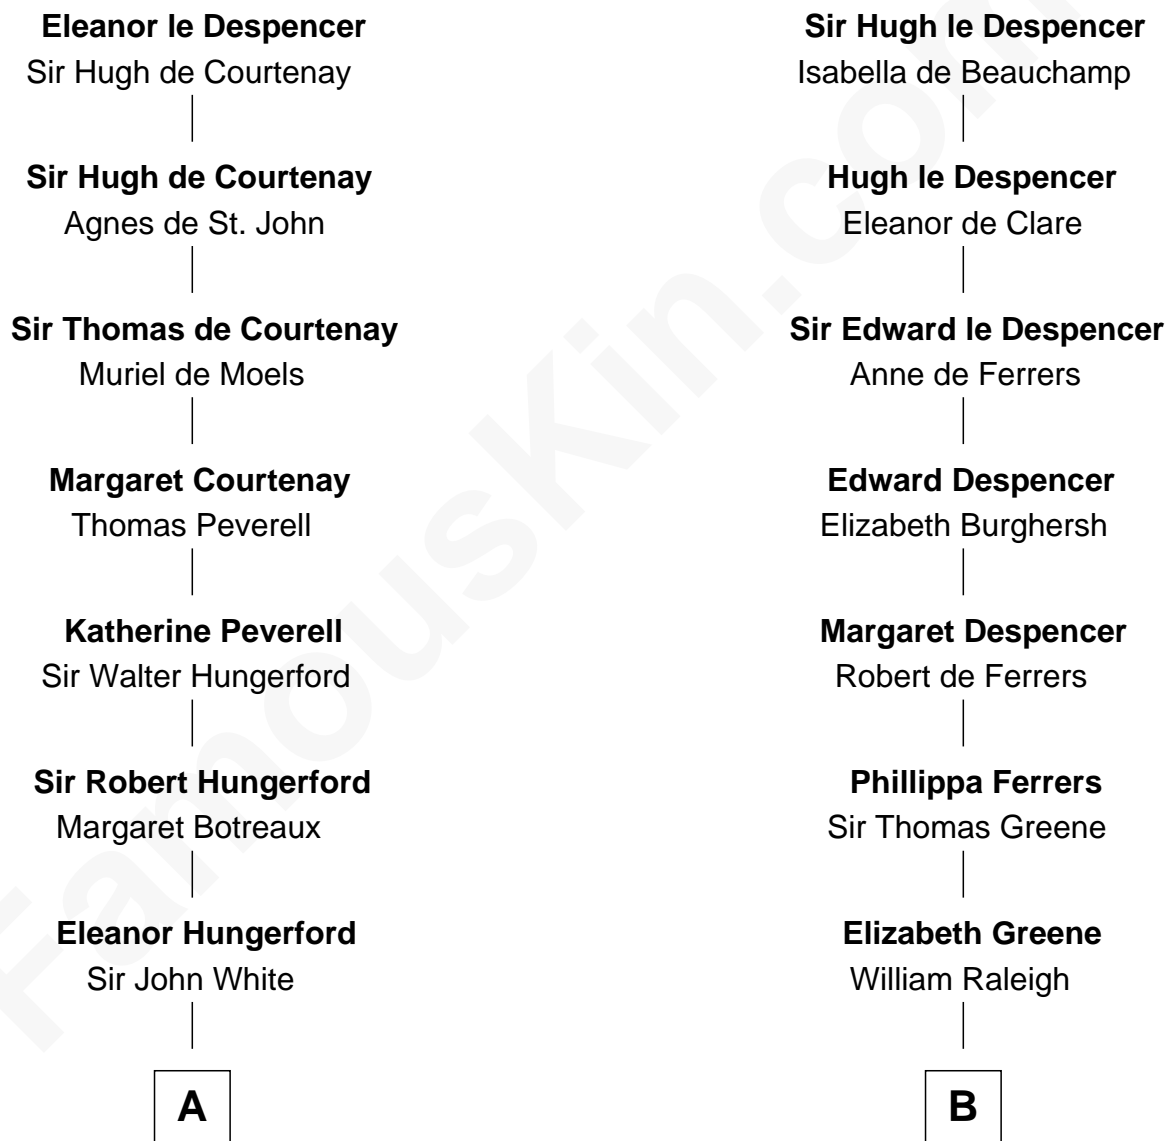

## Relationship Chart of

### Guillermo Billinghurst

31st President of Peru

19th cousin 1 time removed of

### Henry Clay Folger

Founder of Folger Shakespeare Library and Chairman of Standard Oil

**Sir Hugh le Despencer**

Aveline Basset

**C**

**Robert Billinghurst**  
Maria Francisca Agrelo

**Guillermo Eugenio Billinghurst**  
Belisaria Angulo