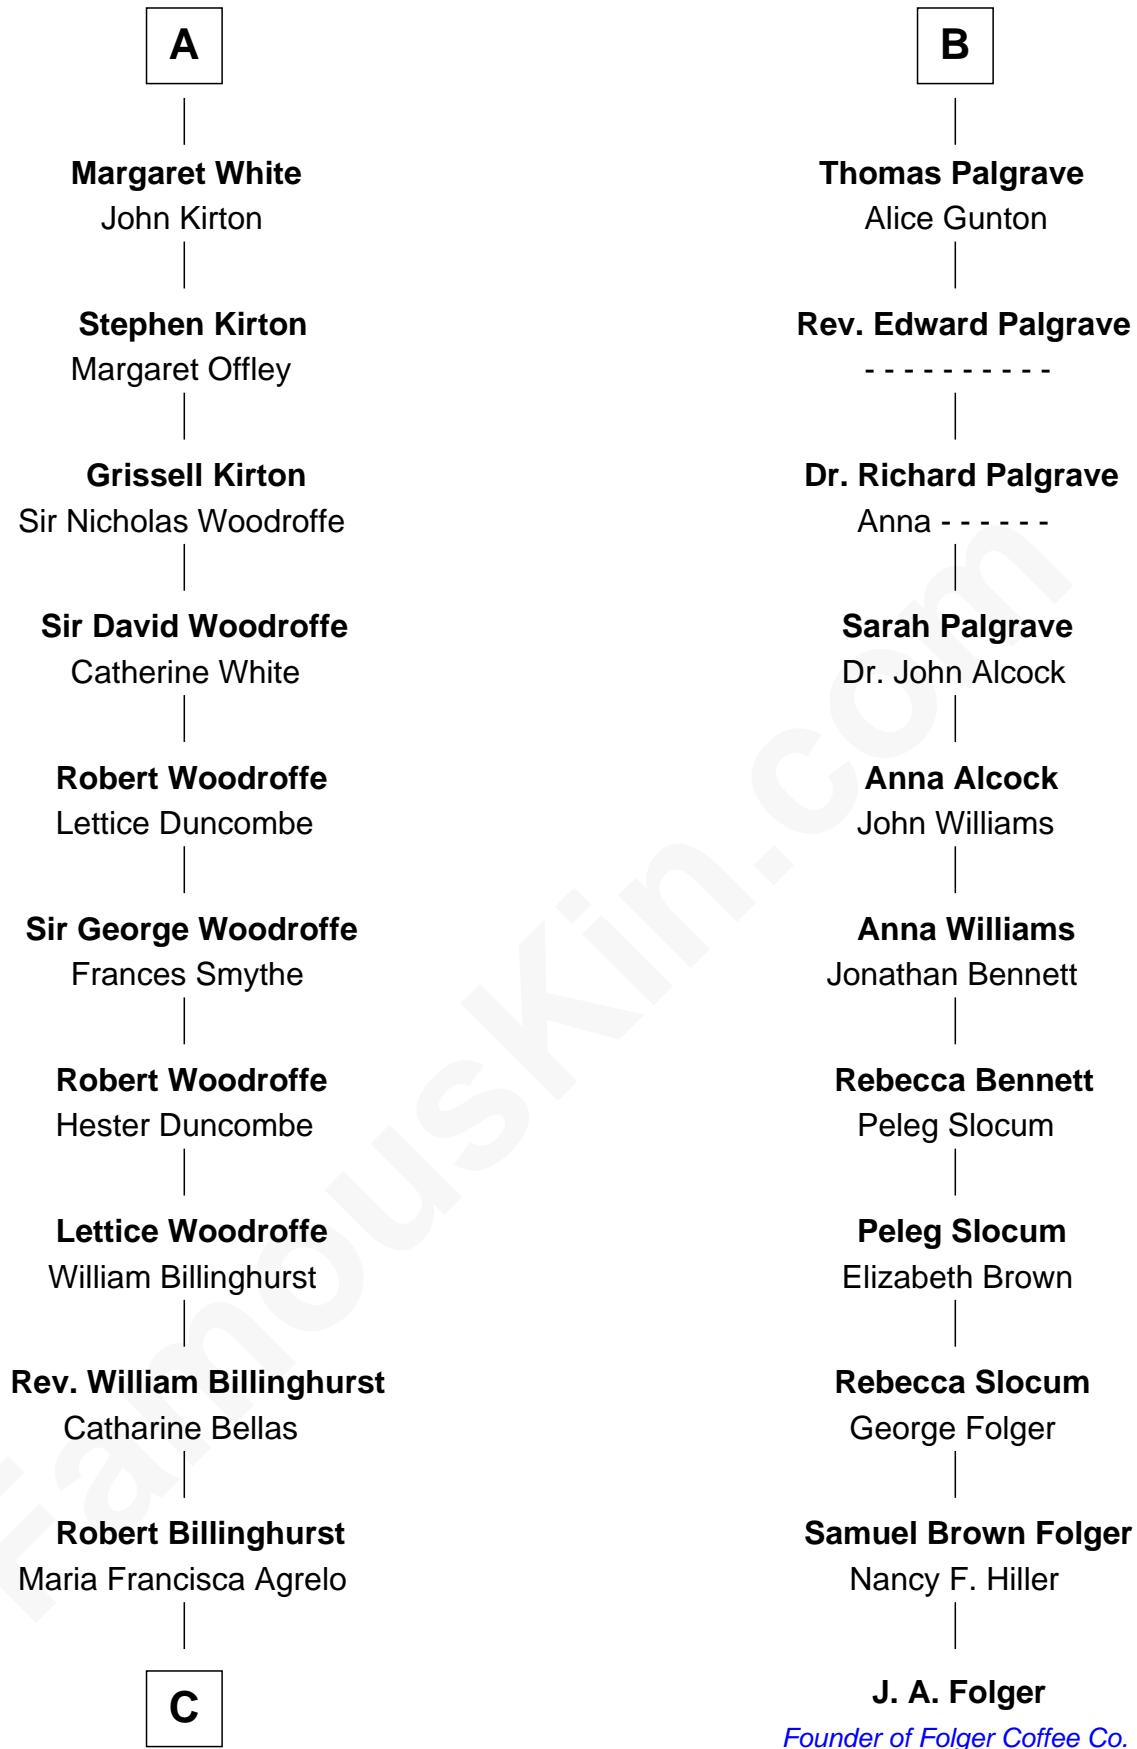

**FamousKin.com**  
**Relationship Chart of**  
**Guillermo Billinghurst**  
*31st President of Peru*

17th cousin 1 time removed of

**J. A. Folger**  
*Founder of Folger Coffee Company*

**Bartholomew de Badlesmere**

Margaret de Clare

C

Guillermo Eugenio Billinghurst

Belisaria Angulo

Guillermo Billinghurst

*31st President of Peru*

FamousKin.com