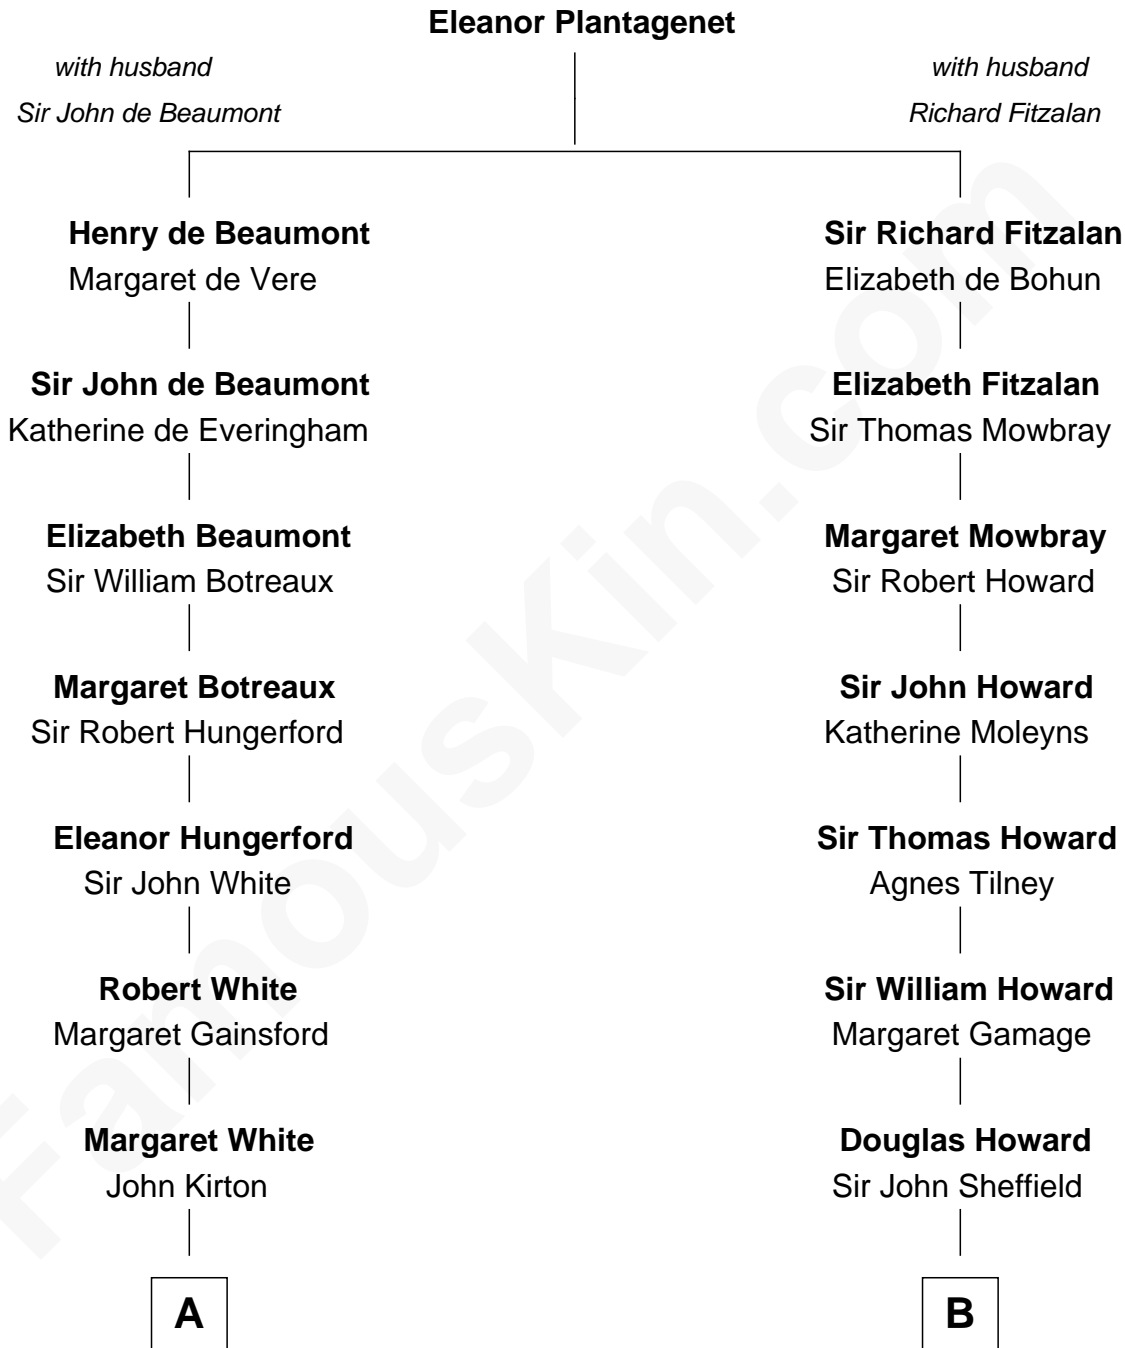

## Relationship Chart of

### Guillermo Billinghurst

31st President of Peru

17th cousin 2 times removed of

**Cara Delevingne**  
Fashion Model and Movie Actress

C

**Jane Armyne Sheffield**  
Sir Jocelyn Edward Greville Stevens

**Pandora Anne Stevens**  
Charles Hamar Delevingne