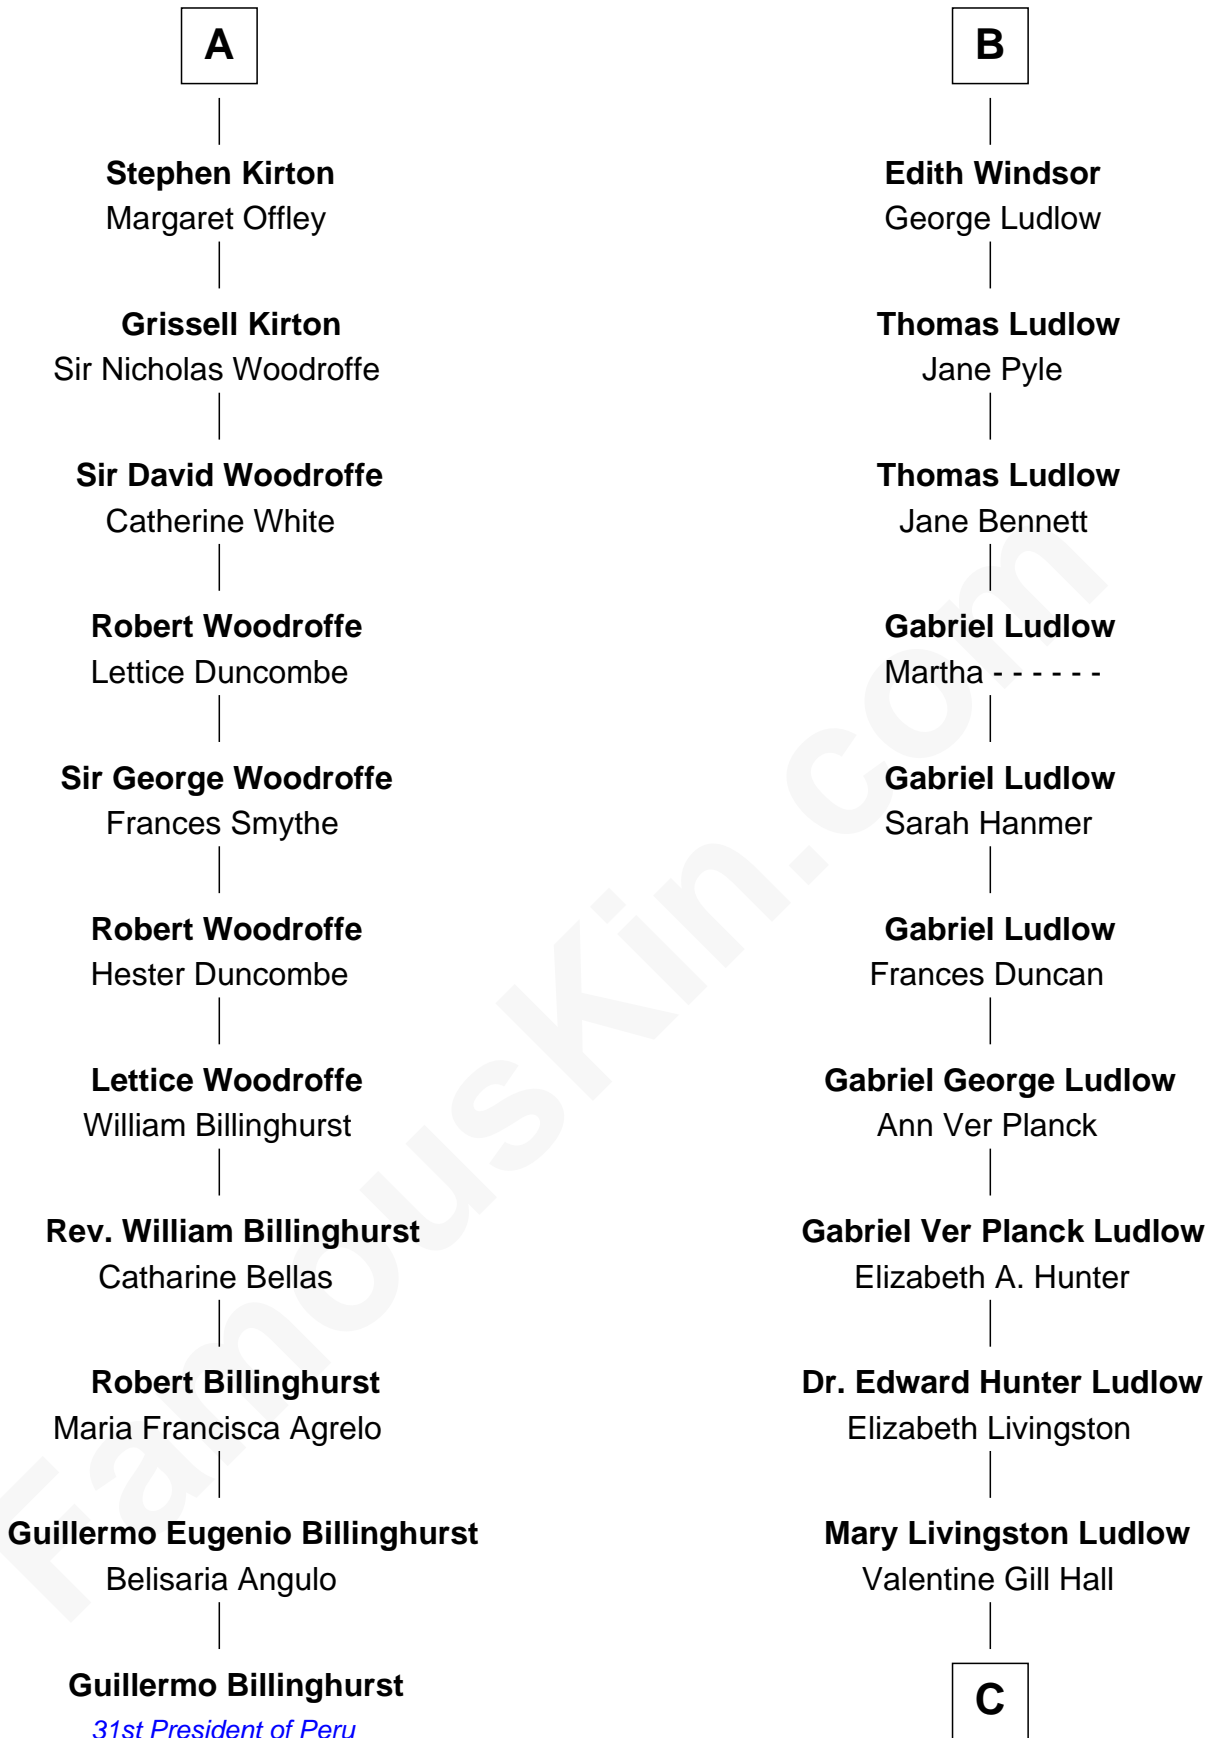

# FamousKin.com Relationship Chart of

**Guillermo Billinghurst**

*31st President of Peru*

17th cousin 1 time removed of

**Eleanor Roosevelt**

*First Lady of President Franklin D. Roosevelt*

**Sir Hugh de Courtenay**

Margaret Botreaux

**Eleanor Hungerford**

Sir John White

**Robert White**

Margaret Gainsford

**Margaret White**

John Kirton

**A**

**Elizabeth Stratton**

John Andrews

**Elizabeth Andrews**

Sir Thomas de Windsor

**Sir Andrews de Windsor**

Elizabeth Blount

**B**

C

Anna Rebecca Hall

Elliott Roosevelt

Eleanor Roosevelt

*First Lady of Franklin Roosevelt*

FamousKin.com