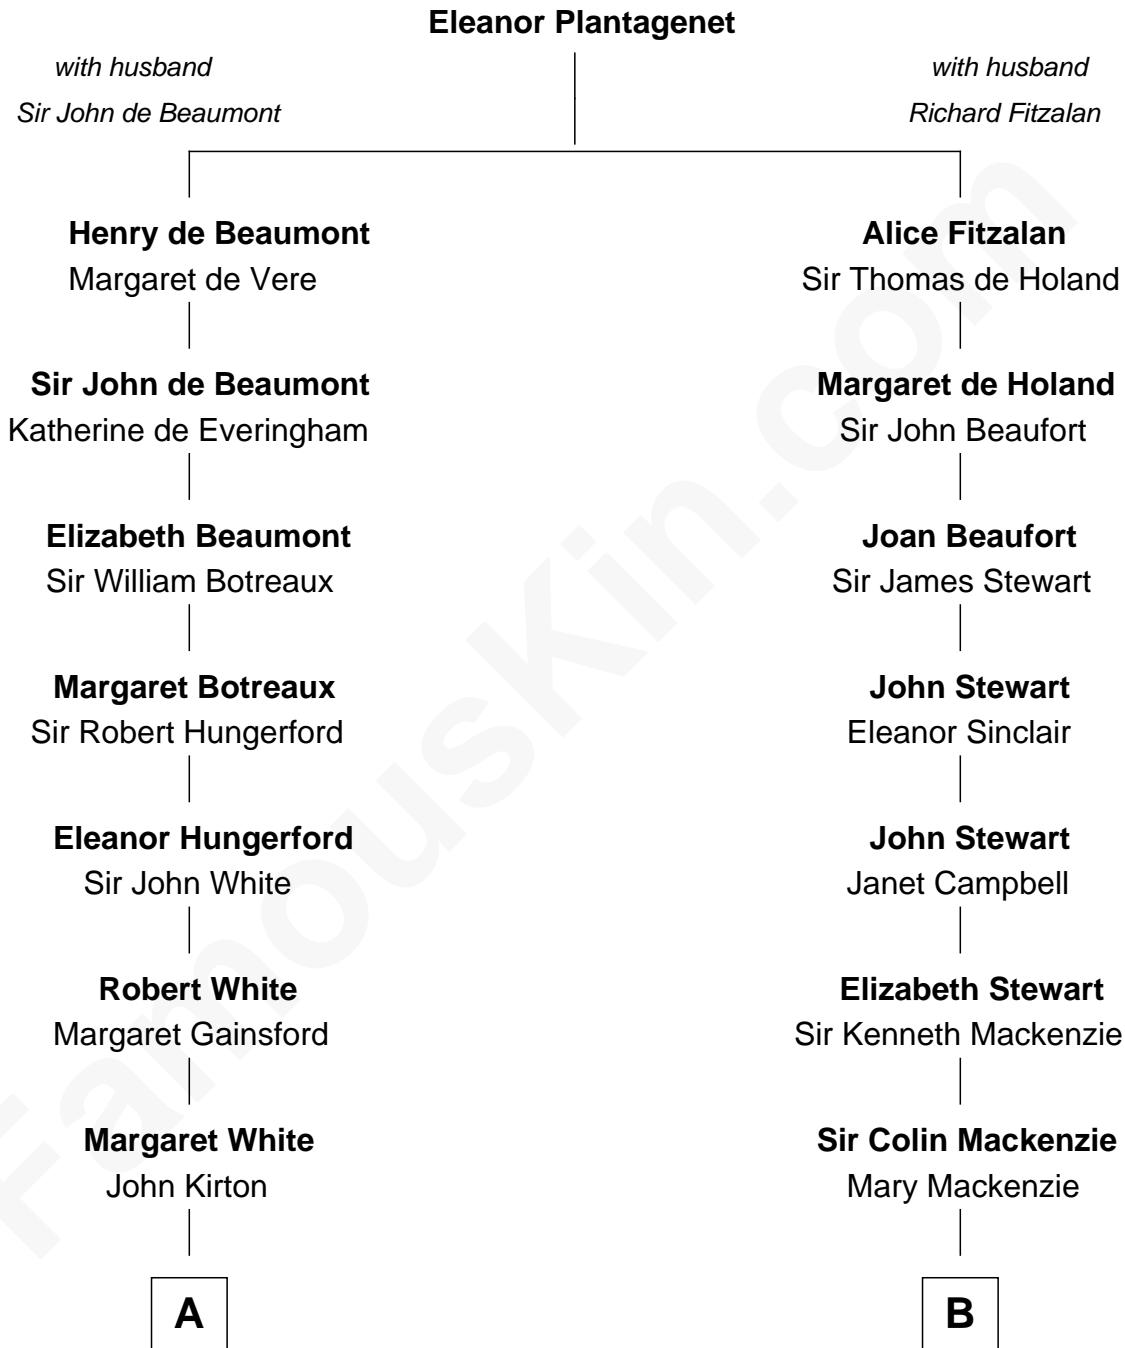

# FamousKin.com Relationship Chart of

**Guillermo Billinghurst**

*31st President of Peru*

16th cousin 1 time removed of

**Theodore Roosevelt**

*26th U.S. President*

**A**

**Stephen Kirton**  
Margaret Offley

**Grissell Kirton**  
Sir Nicholas Woodroffe

**Sir David Woodroffe**  
Catherine White

**Robert Woodroffe**  
Lettice Duncombe

**Sir George Woodroffe**  
Frances Smythe

**Robert Woodroffe**  
Hester Duncombe

**Lettice Woodroffe**  
William Billinghurst

**Rev. William Billinghurst**  
Catharine Bellas

**Robert Billinghurst**  
Maria Francisca Agrelo

**Guillermo Eugenio Billinghurst**  
Belisaria Angulo

**Guillermo Billinghurst**  
*31st President of Peru*