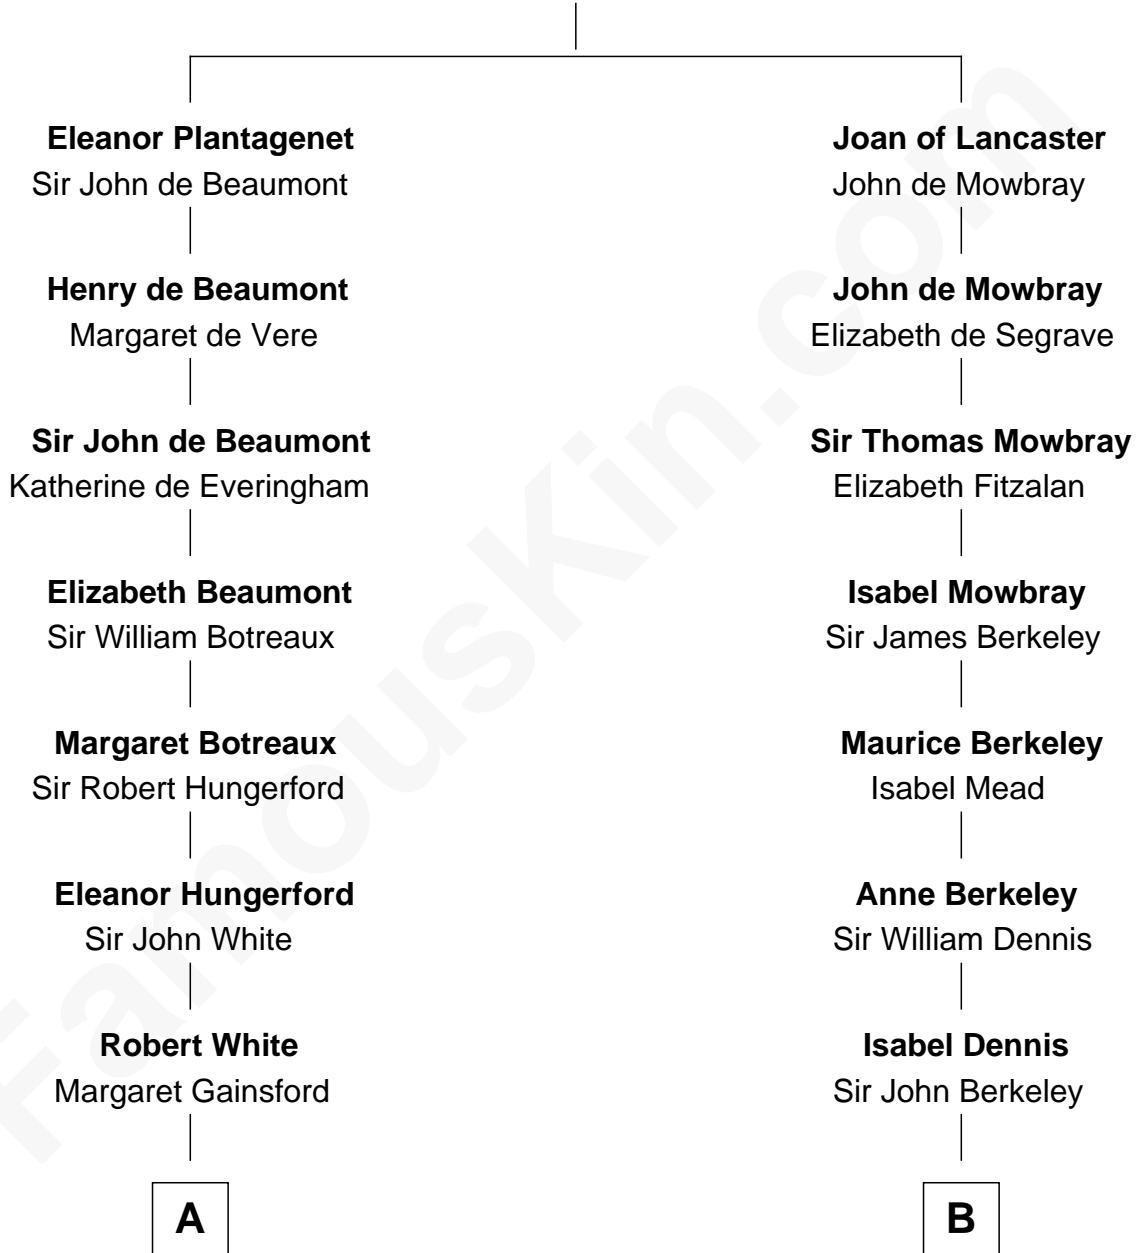

**FamousKin.com**  
**Relationship Chart of**  
**Guillermo Billinghurst**  
*31st President of Peru*

**18th cousin 3 times removed of**

**James Taylor**  
*Singer-Songwriter*

**Henry Plantagenet**  
 Maud de Chaworth

**C**

**Guillermo Eugenio Billinghurst**

Belisaria Angulo

**Guillermo Billinghurst**

*31st President of Peru*

**D**

**Eliza Ann Buffum**

Granville Hall Leonard

**Emily Roxanna Leonard**

Stanford Lyman Haynes

**Theodosia Haynes**

Alexander Taylor

**Dr. Isaac Montrose Taylor**

Gertrude Arline Woodard

**James Taylor**

*Singer-Songwriter*